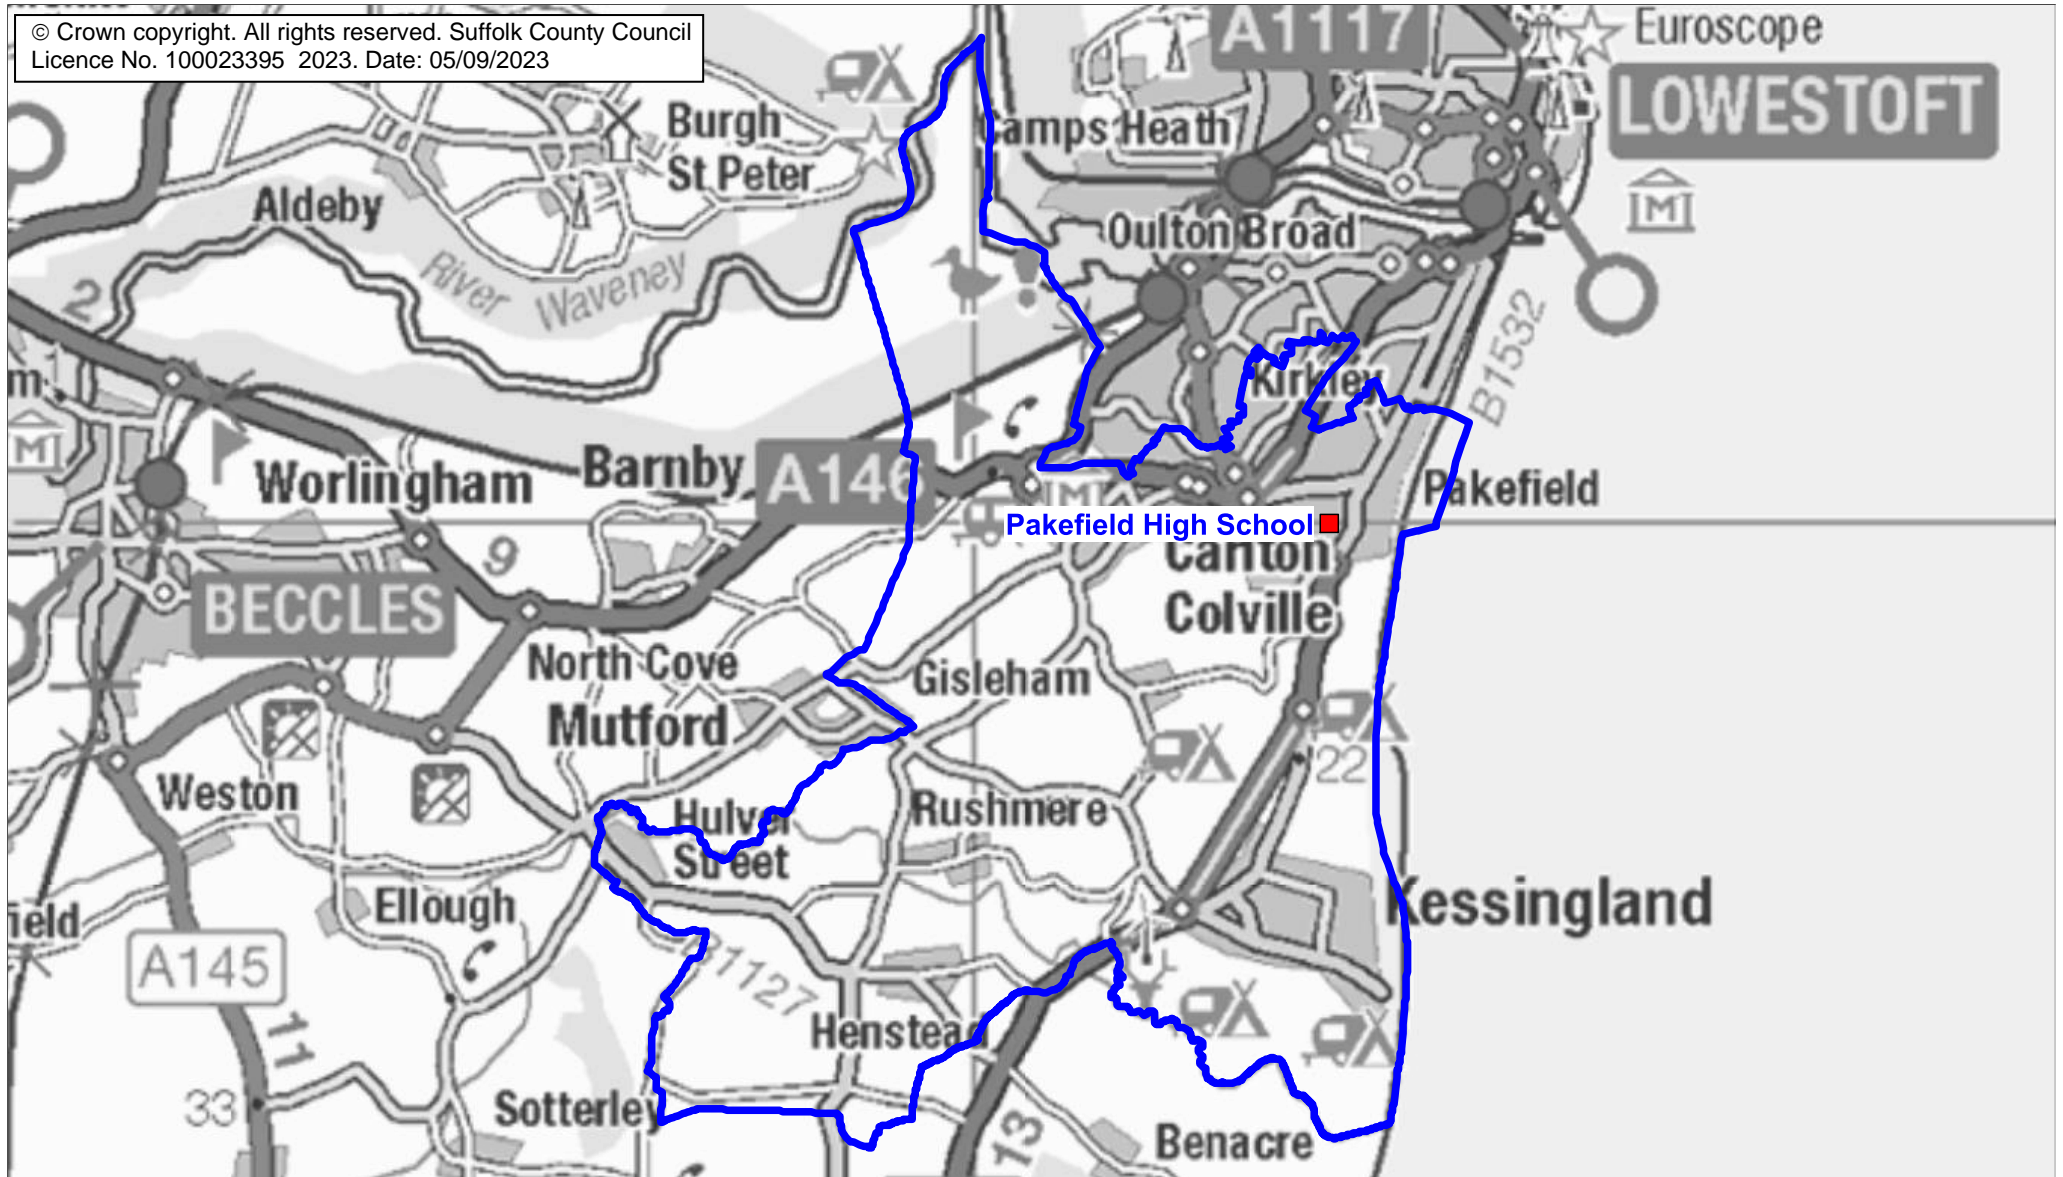

Pakefield High School Catchment Area

We will only provide SCC funded school travel to your child's catchment area school when it is the nearest suitable school to their home that would have had a place available for them and they meet the distance criteria. Further information can be found at www.suffolk.gov.uk/admissions.

© Crown copyright. All rights reserved. Suffolk County Council
Licence No. 100023395 2023. Date: 05/09/2023

Please note: The boundary shown on this map is intended to give an approximate indication of the catchment area and is correct at the time of printing. It should not be taken to have definitive administrative or legal significance. Note that parts of some catchment areas may be shared with another school. For up-to-date information on a particular address, please contact the Admissions Team on 0345 600 0981.