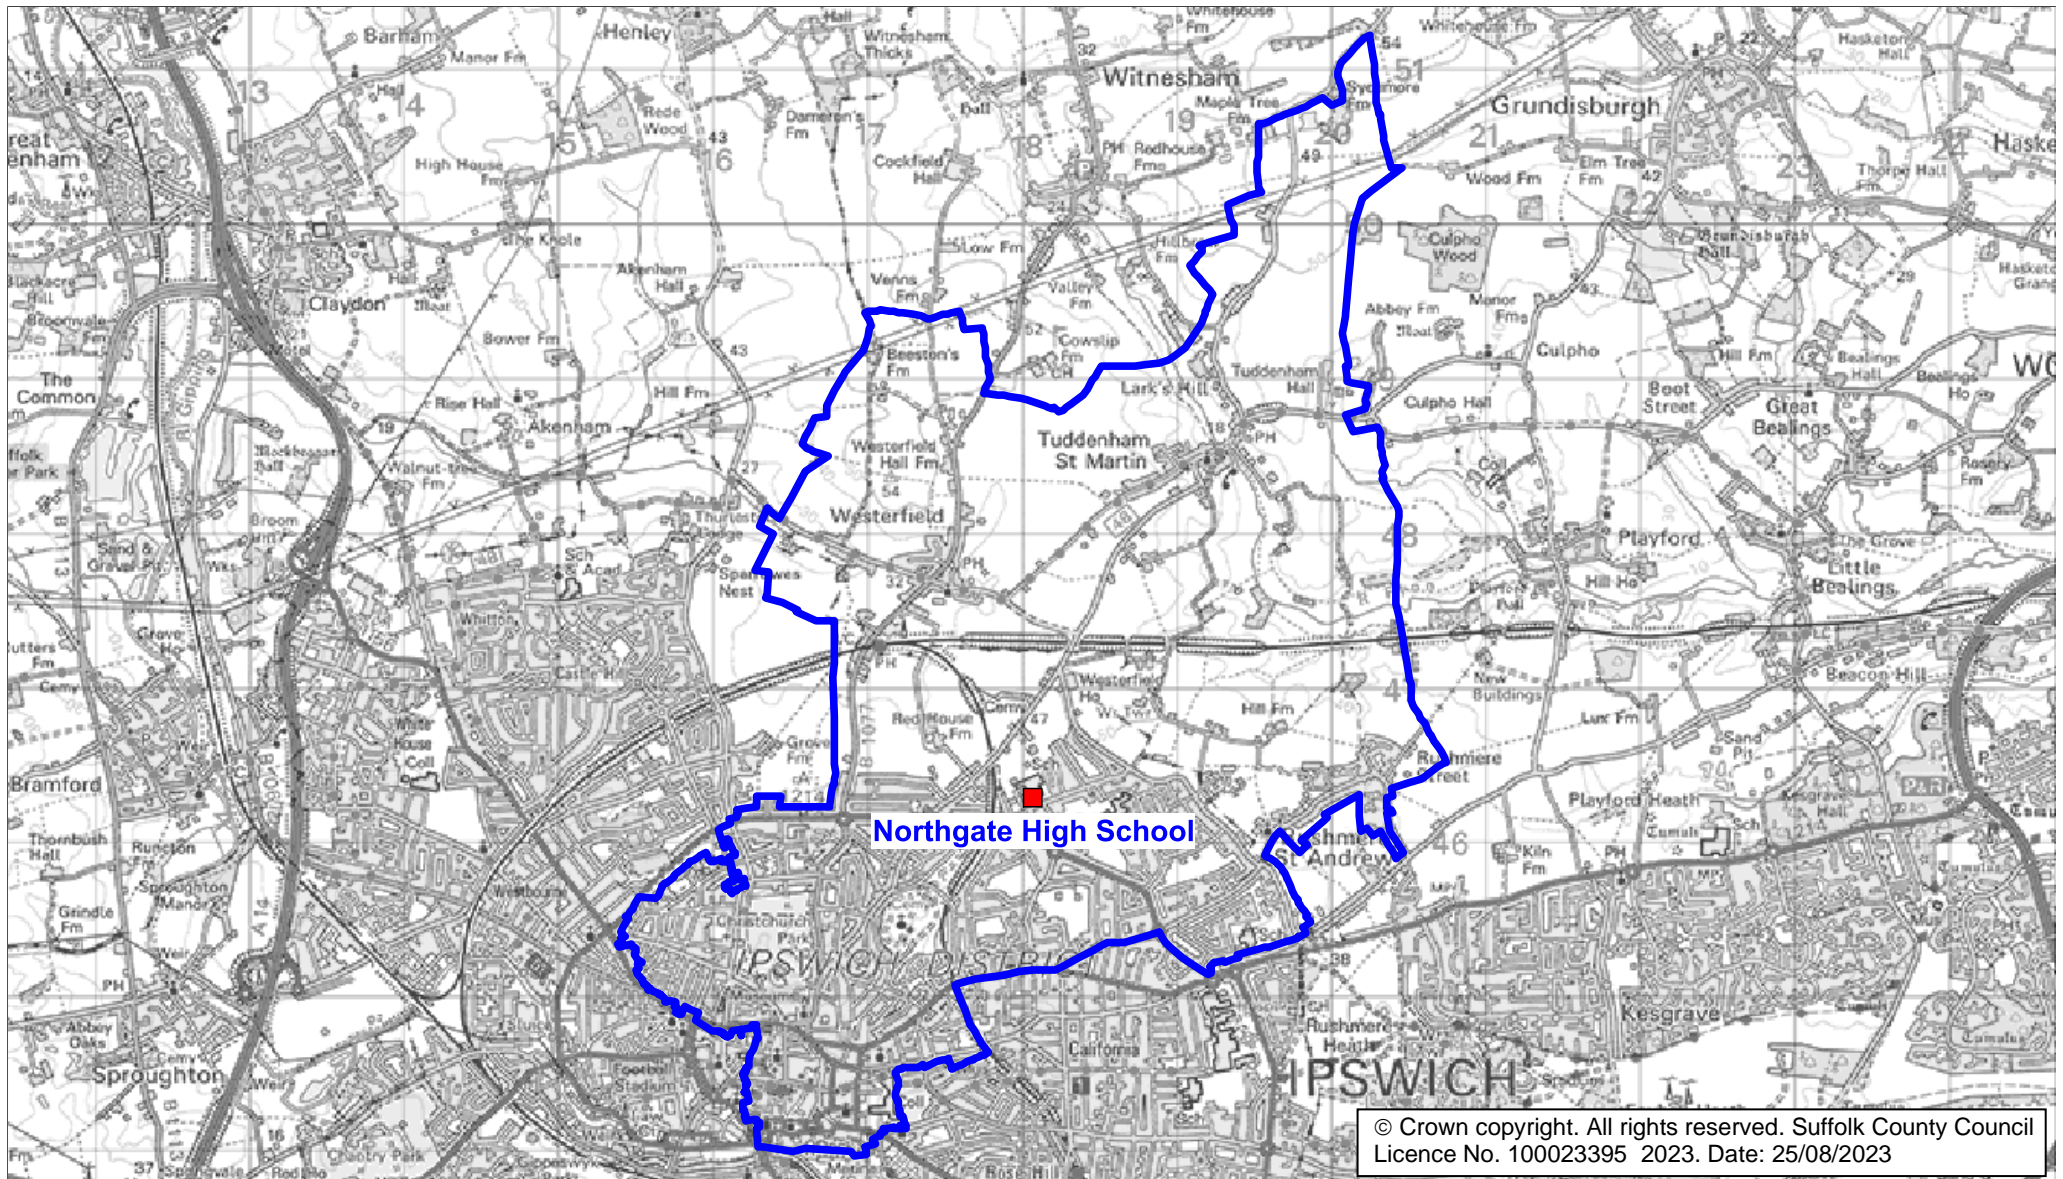

## Northgate High School Catchment Area

Your catchment area school may not be your child's nearest suitable school. School travel eligibility is based on a child attending their nearest suitable school that would have had a place available for them. Further information can be found at [www.suffolk.gov.uk/admissions](http://www.suffolk.gov.uk/admissions).

**Please note:** The boundary shown on this map is intended to give an approximate indication of the catchment area and is correct at the time of printing. It should not be taken to have definitive administrative or legal significance. Note that parts of some catchment areas may be shared with another school. For up-to-date information on a particular address, please contact the Admissions Team on 0345 600 0981.