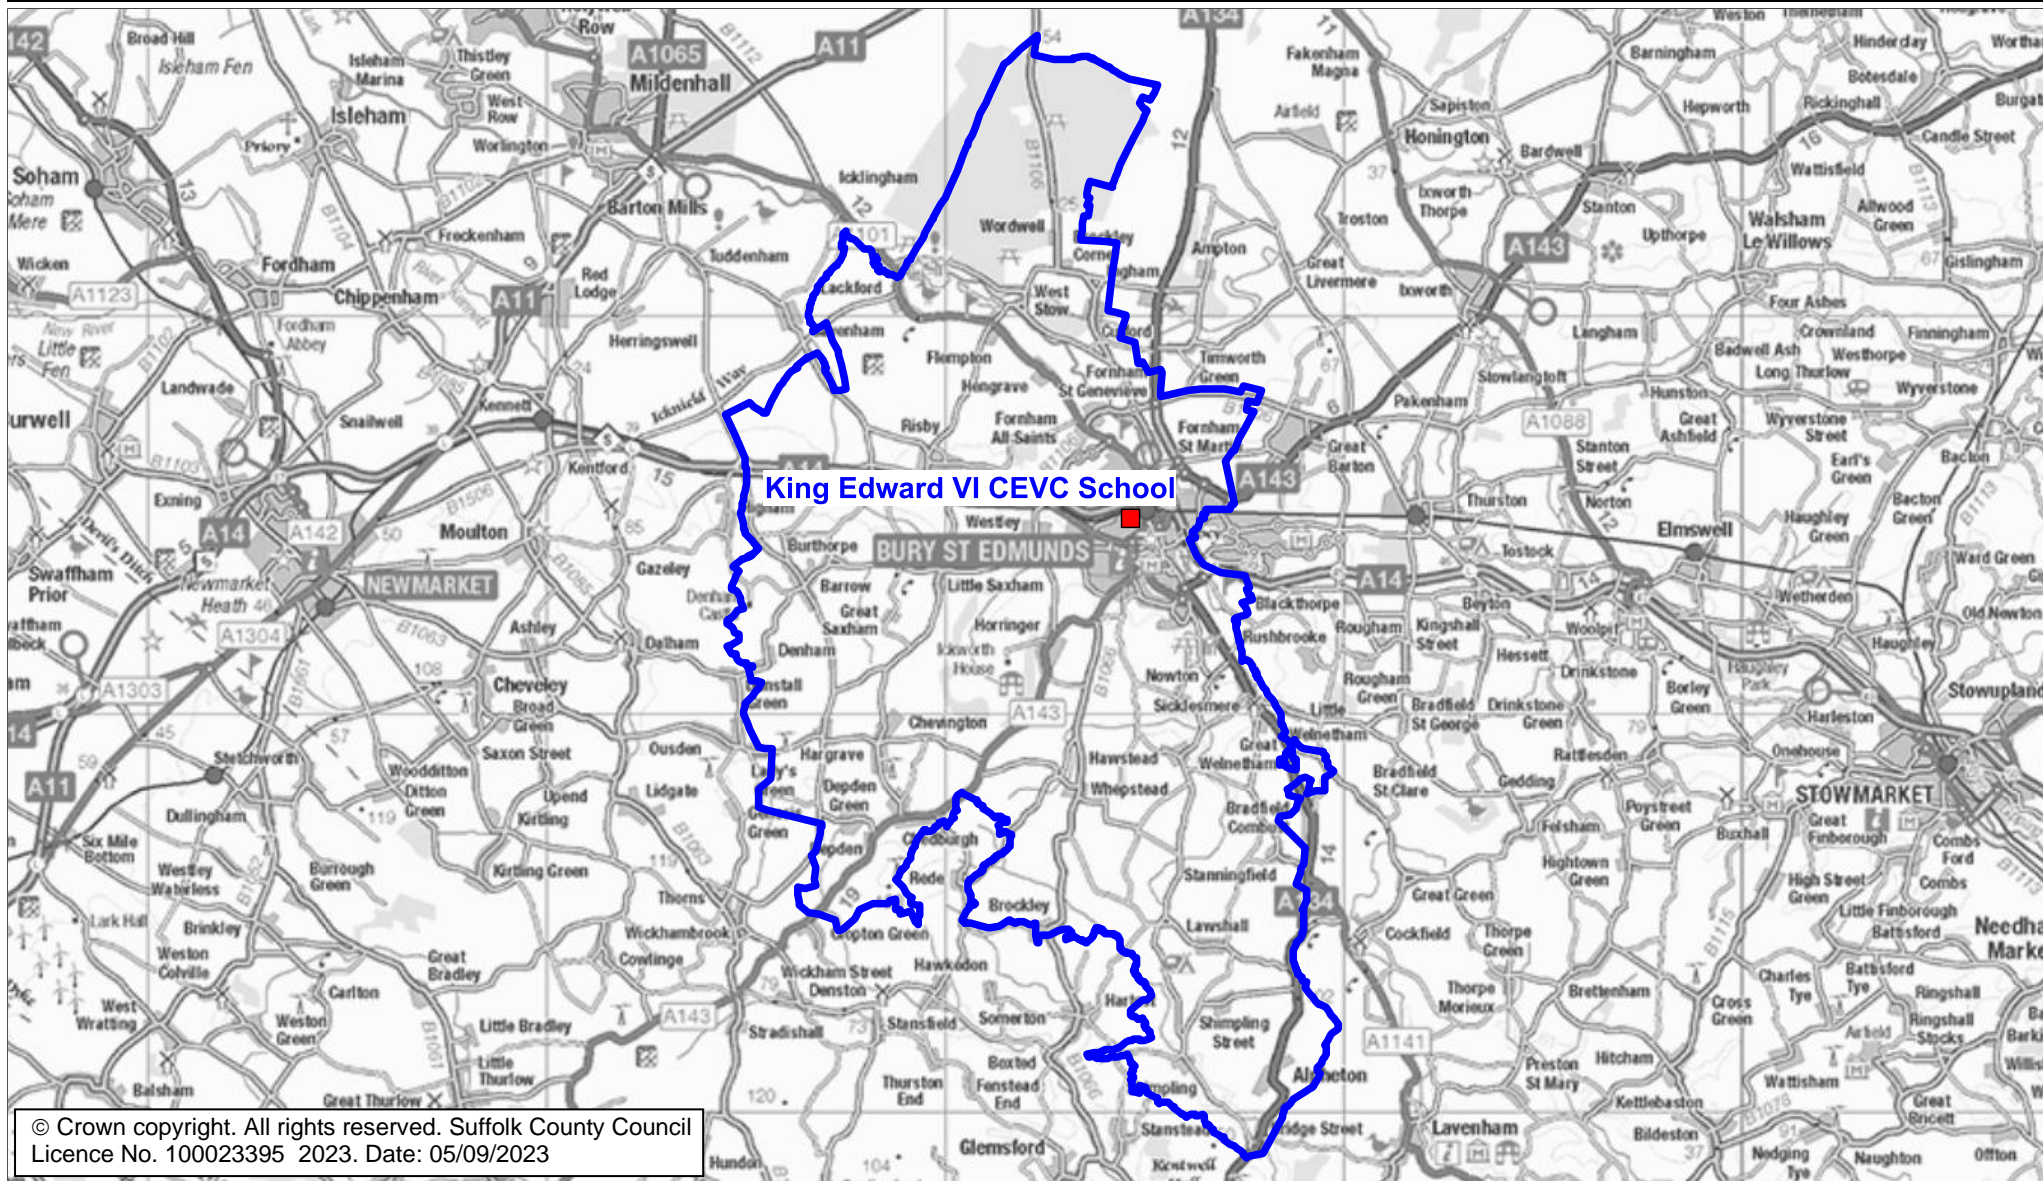

King Edward VI CEVC School Catchment Area

We will only provide SCC funded school travel to your child's catchment area school when it is the nearest suitable school to their home that would have had a place available for them and they meet the distance criteria. Further information can be found at www.suffolk.gov.uk/admissions.

© Crown copyright. All rights reserved. Suffolk County Council
Licence No. 100023395 2023. Date: 05/09/2023

Please note: The boundary shown on this map is intended to give an approximate indication of the catchment area and is correct at the time of printing. It should not be taken to have definitive administrative or legal significance. Note that parts of some catchment areas may be shared with another school. For up-to-date information on a particular address, please contact the Admissions Team on 0345 600 0981.