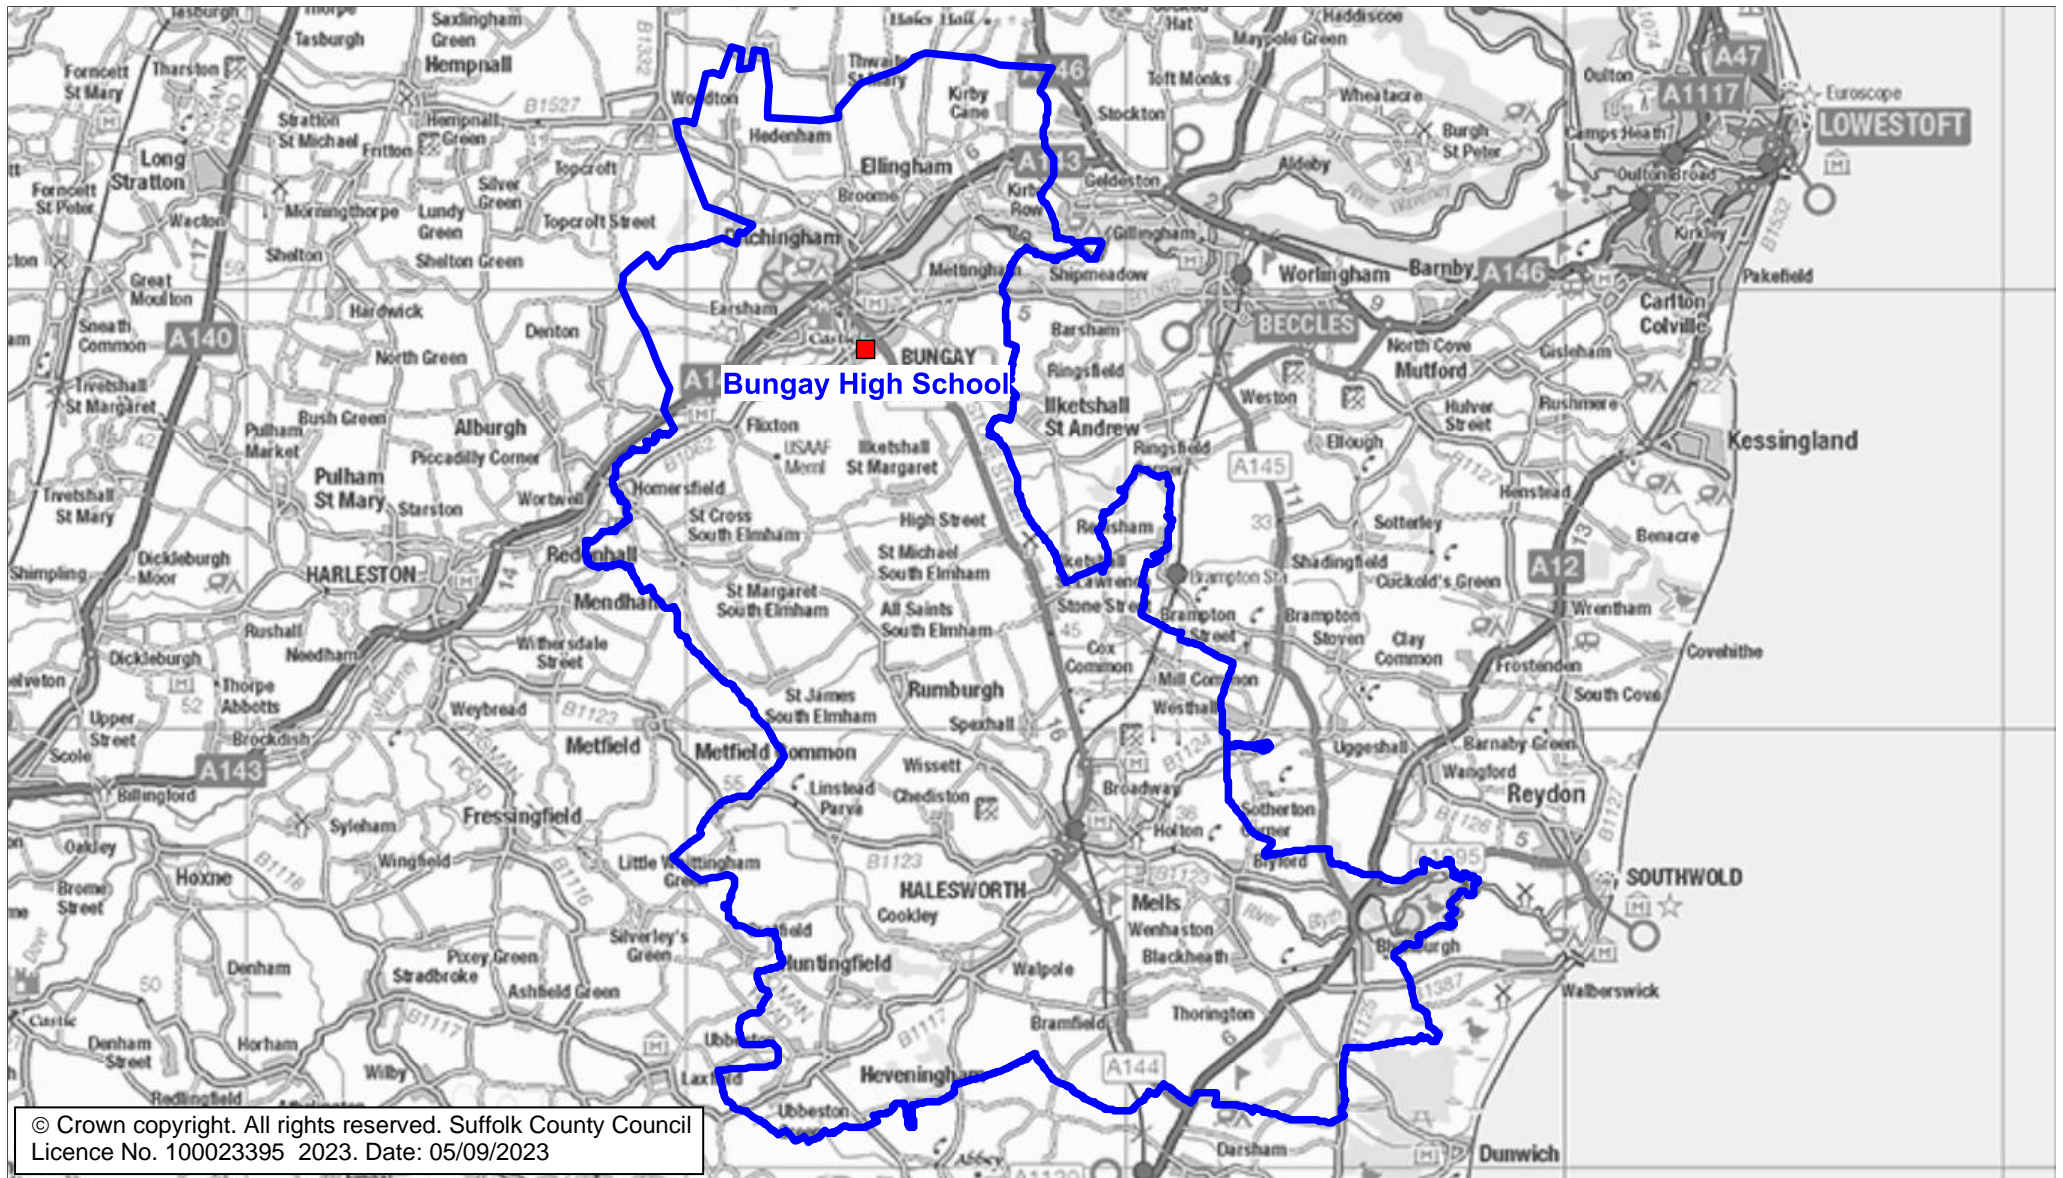

## Bungay High School Catchment Area

We will only provide SCC funded school travel to your child's catchment area school when it is the nearest suitable school to their home that would have had a place available for them and they meet the distance criteria. Further information can be found at [www.suffolk.gov.uk/admissions](http://www.suffolk.gov.uk/admissions).

© Crown copyright. All rights reserved. Suffolk County Council  
Licence No. 100023395 2023. Date: 05/09/2023

**Please note:** The boundary shown on this map is intended to give an approximate indication of the catchment area and is correct at the time of printing. It should not be taken to have definitive administrative or legal significance. Note that parts of some catchment areas may be shared with another school. For up-to-date information on a particular address, please contact the Admissions Team on 0345 600 0981.