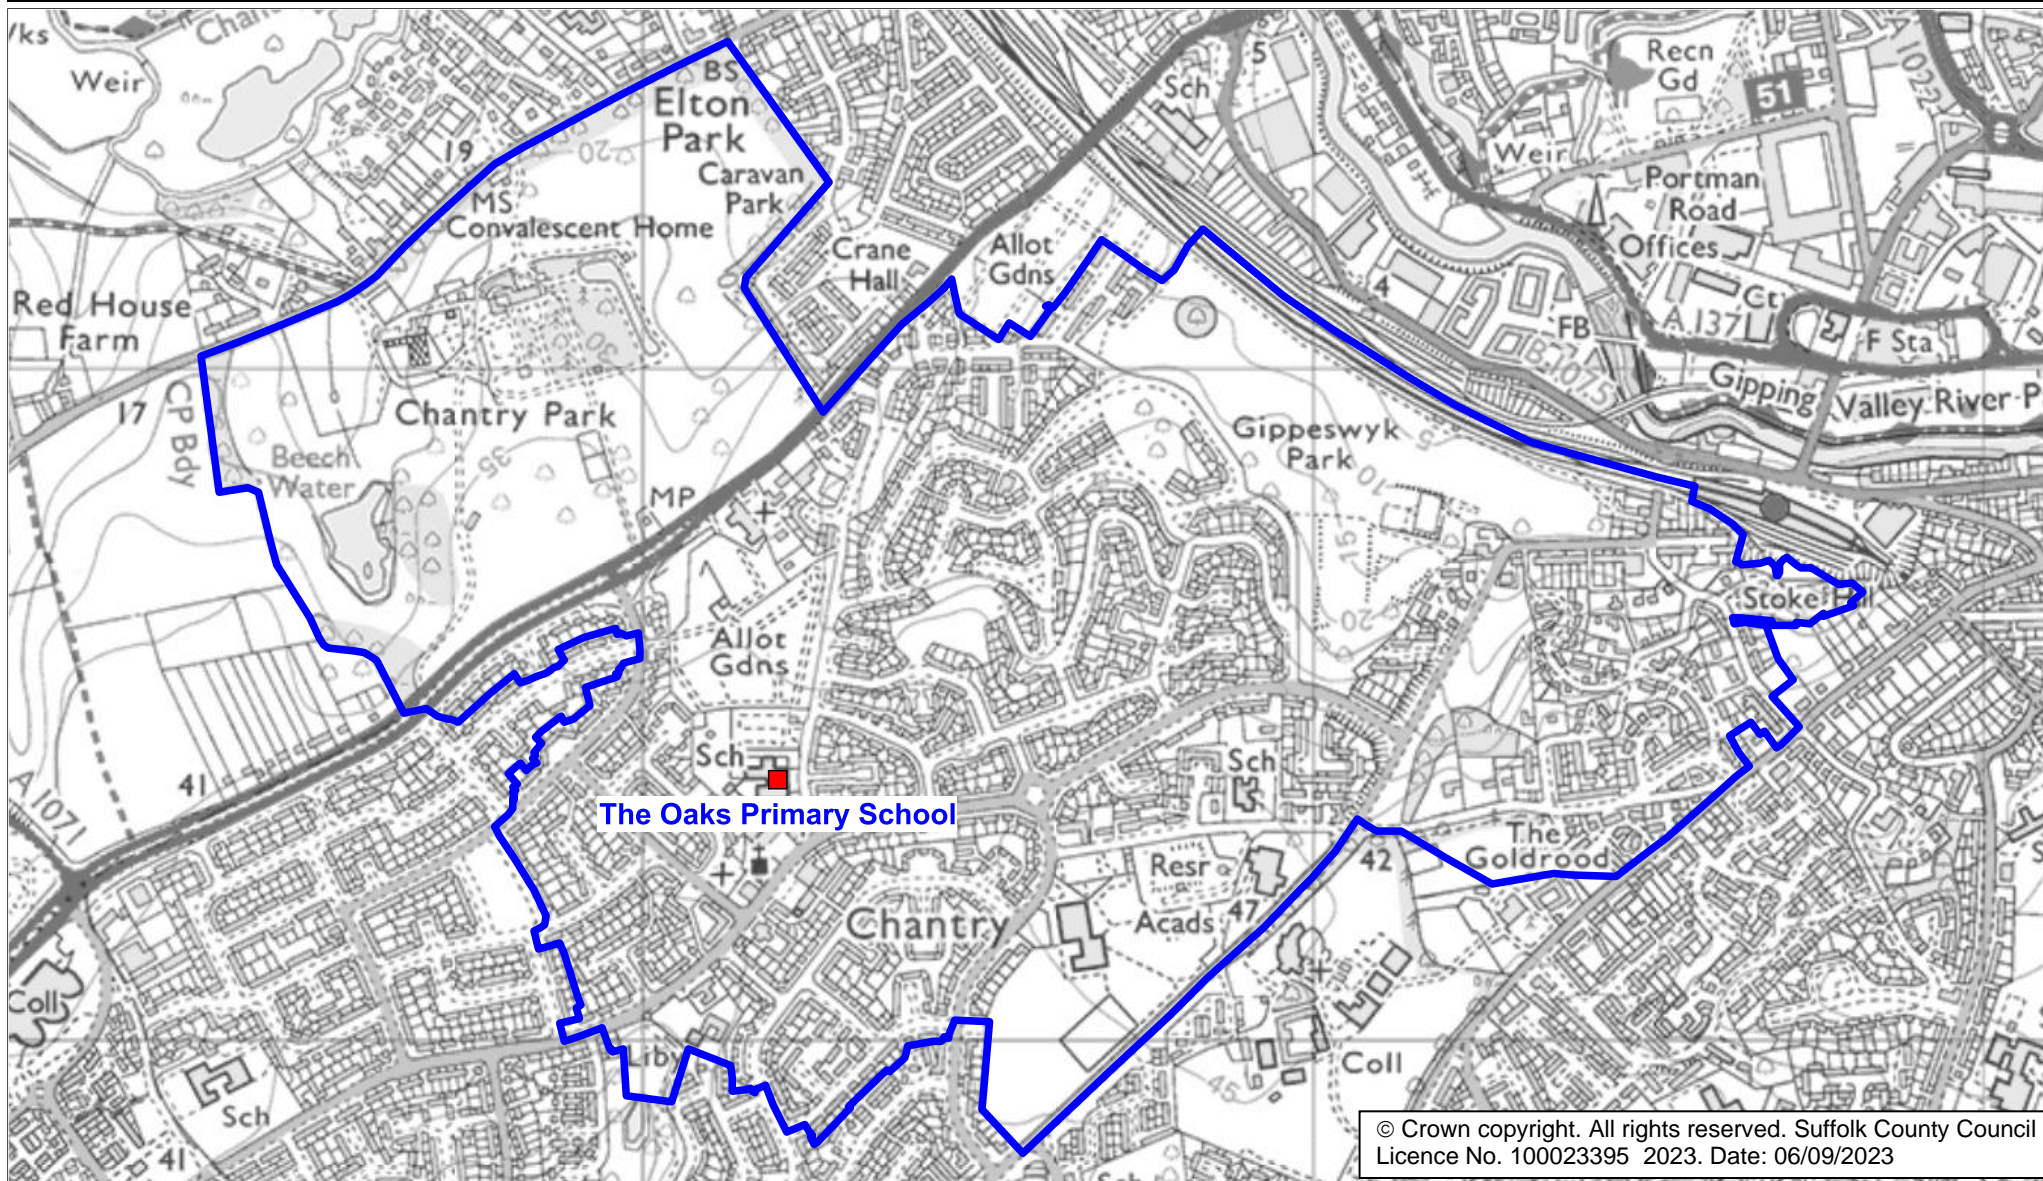

The Oaks Primary School Catchment Area

We will only provide SCC funded school travel to your child's catchment area school when it is the nearest suitable school to their home that would have had a place available for them and they meet the distance criteria. Further information can be found at www.suffolk.gov.uk/admissions.

© Crown copyright. All rights reserved. Suffolk County Council
Licence No. 100023395 2023. Date: 06/09/2023

Please note: The boundary shown on this map is intended to give an approximate indication of the catchment area and is correct at the time of printing. It should not be taken to have definitive administrative or legal significance. Note that parts of some catchment areas may be shared with another school. For up-to-date information on a particular address, please contact the Admissions Team on 0345 600 0981.