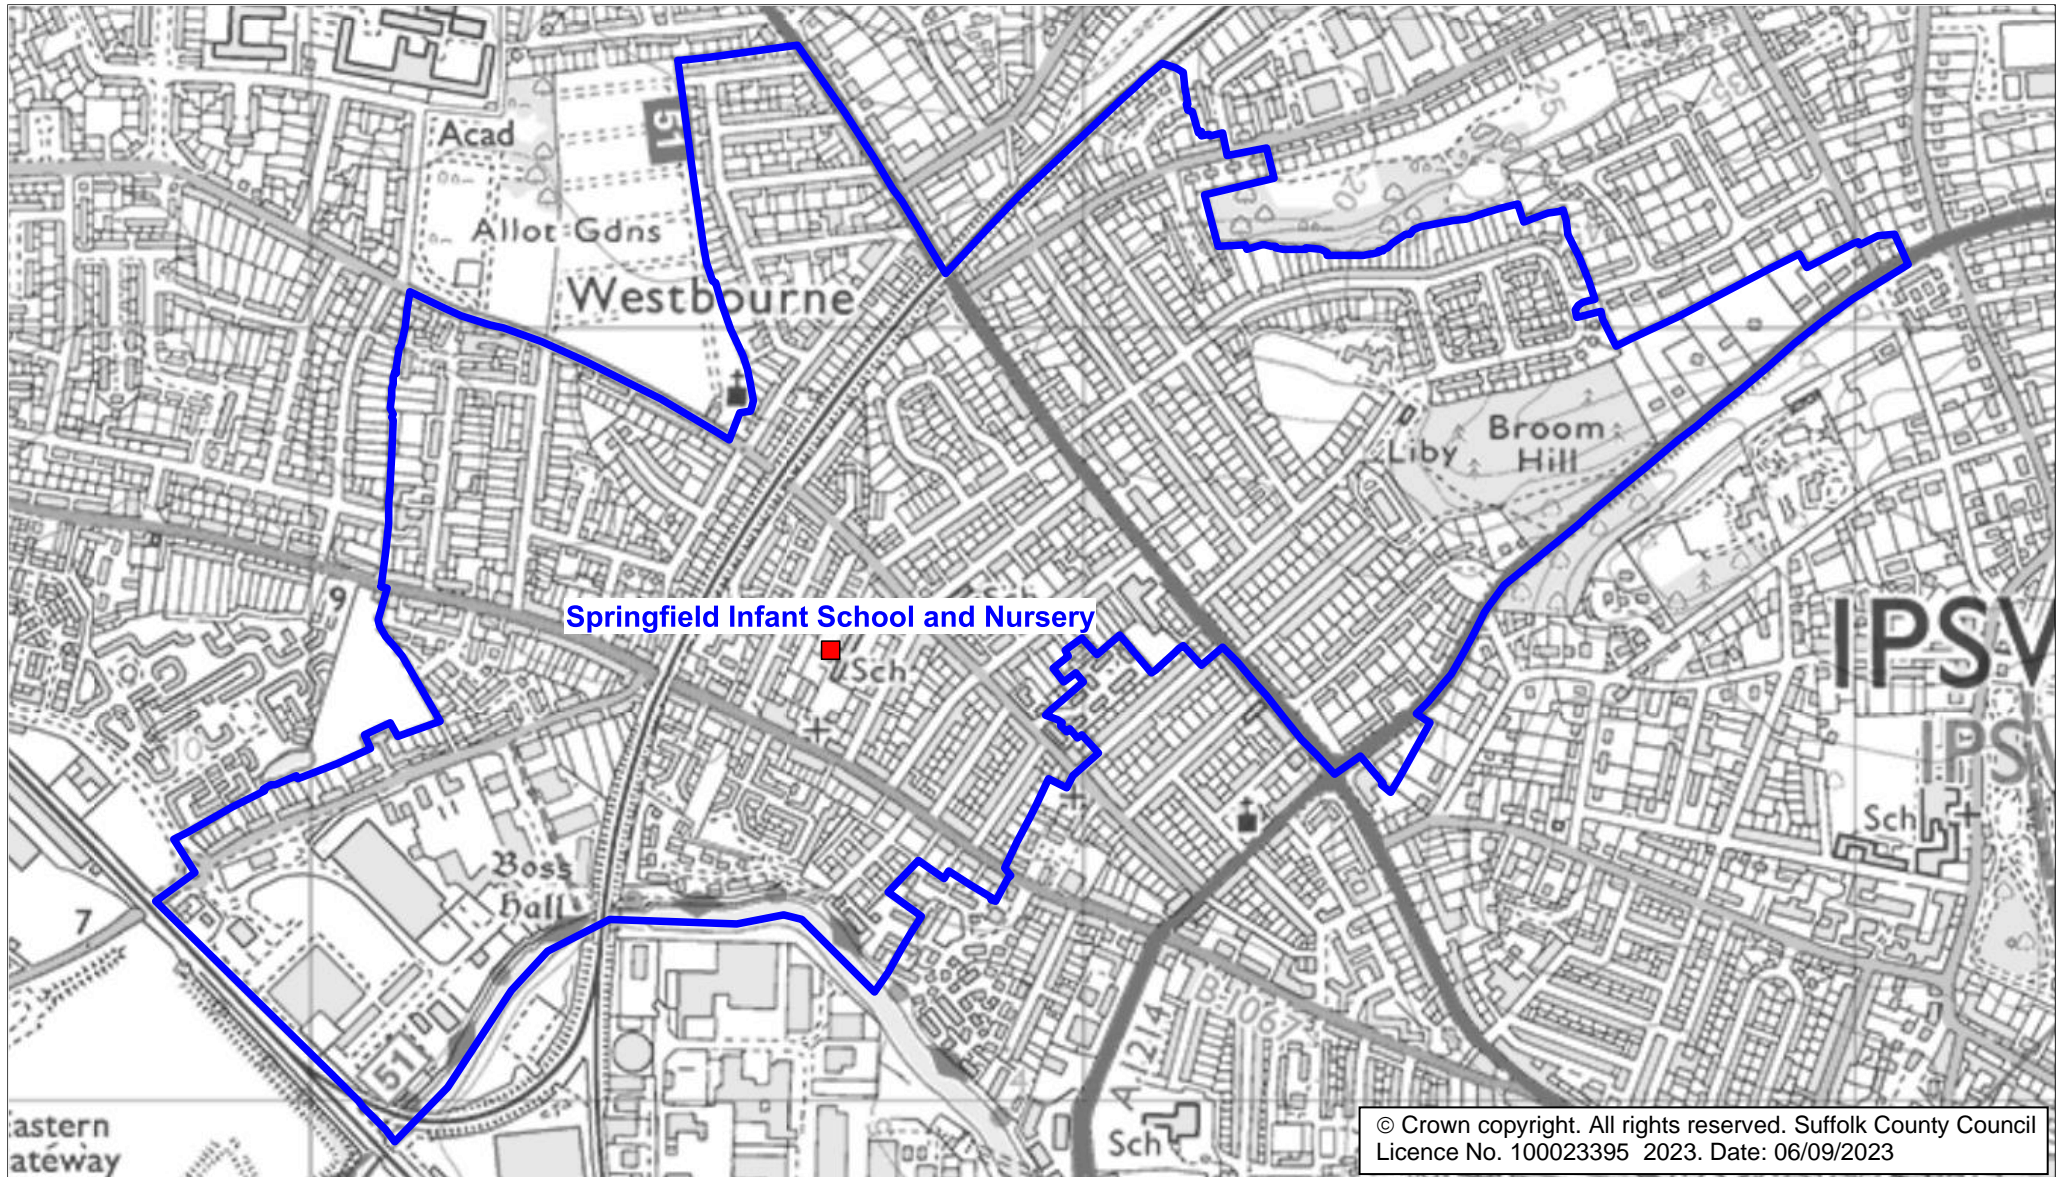

Springfield Infant School and Nursery Catchment Area

We will only provide SCC funded school travel to your child's catchment area school when it is the nearest suitable school to their home that would have had a place available for them and they meet the distance criteria. Further information can be found at www.suffolk.gov.uk/admissions.

Please note: The boundary shown on this map is intended to give an approximate indication of the catchment area and is correct at the time of printing. It should not be taken to have definitive administrative or legal significance. Note that parts of some catchment areas may be shared with another school. For up-to-date information on a particular address, please contact the Admissions Team on 0345 600 0981.