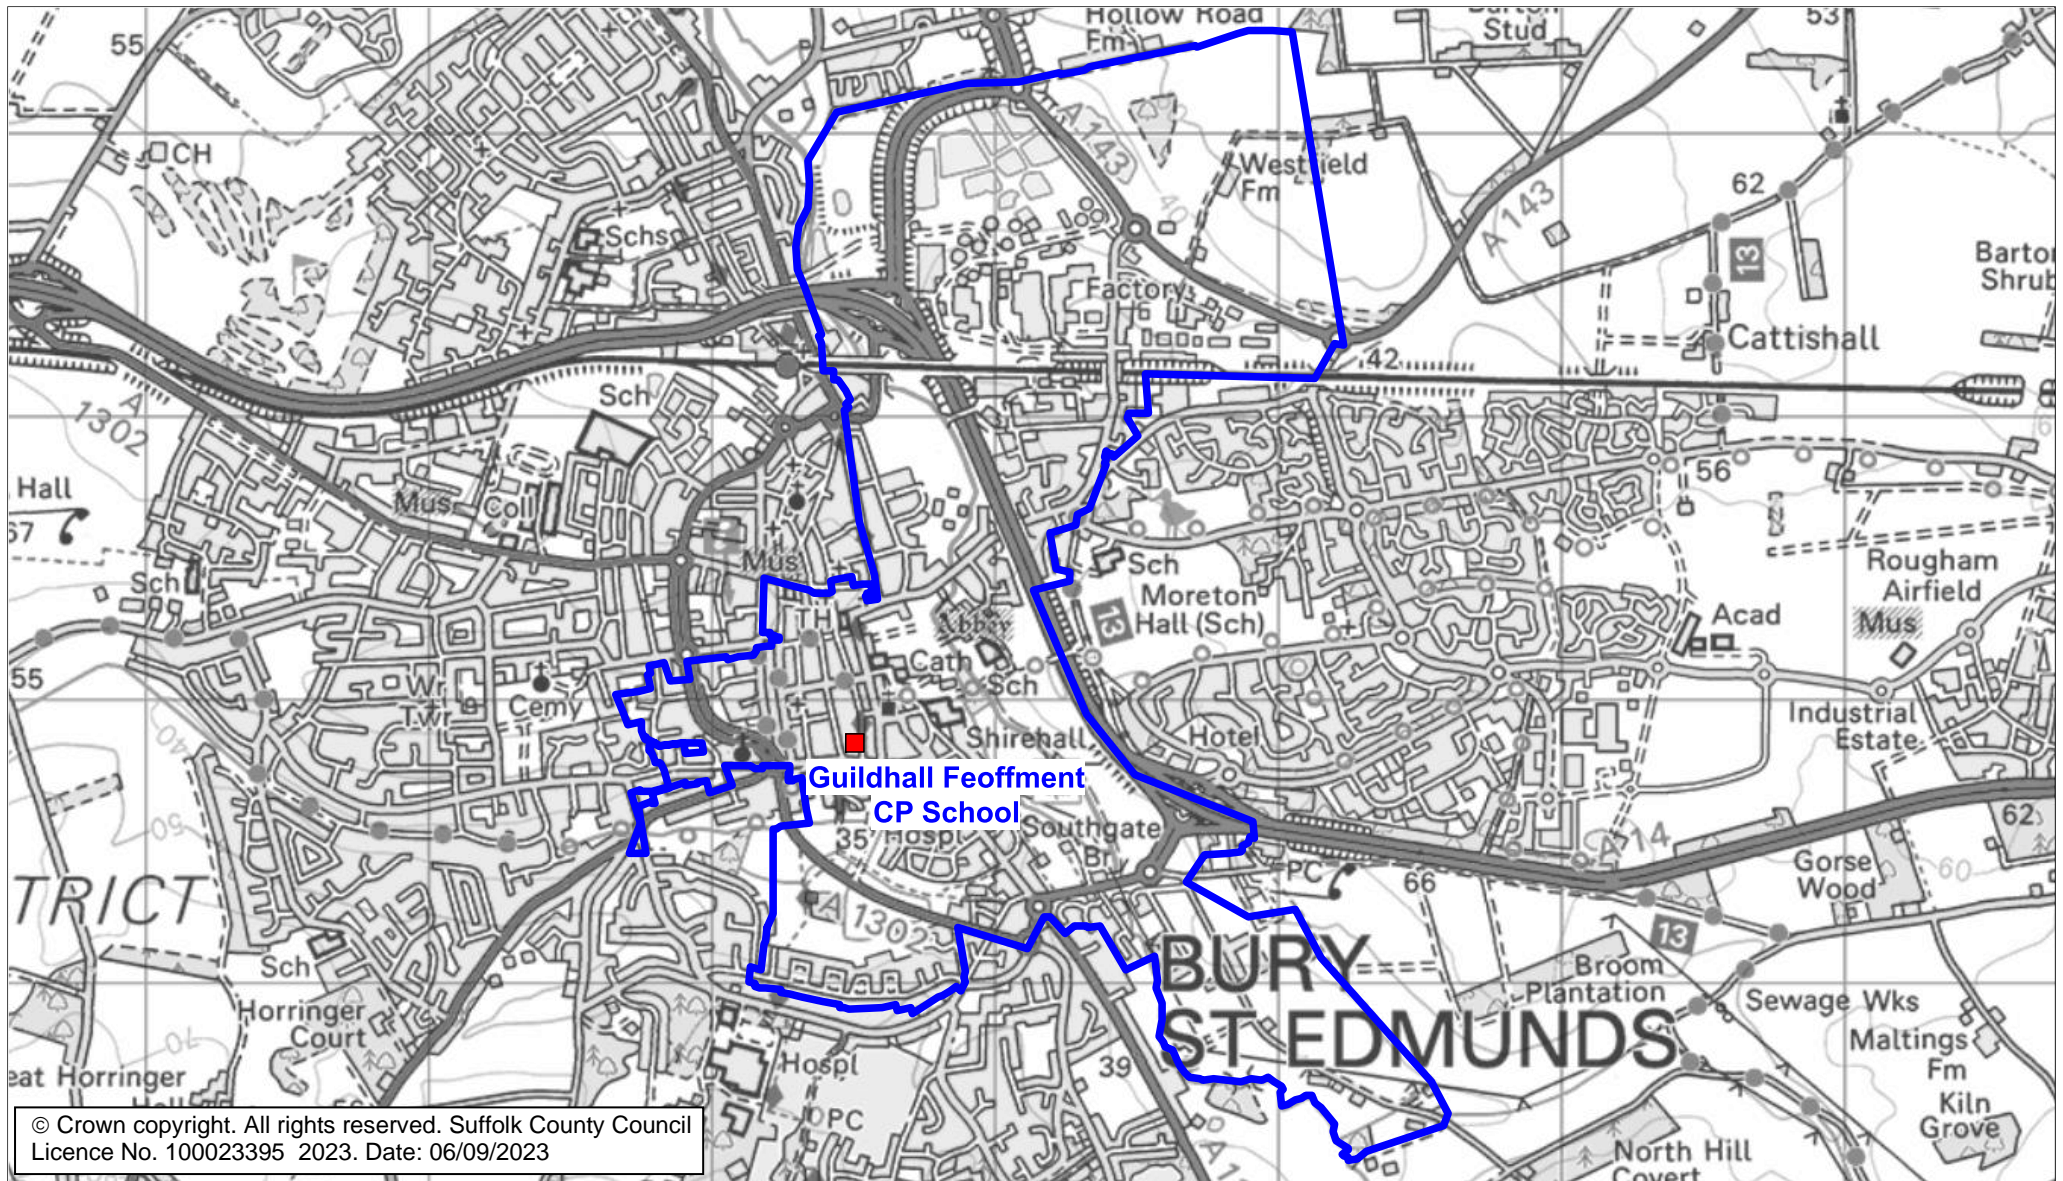

Guildhall Feoffment CP School Catchment Area

We will only provide SCC funded school travel to your child's catchment area school when it is the nearest suitable school to their home that would have had a place available for them and they meet the distance criteria. Further information can be found at www.suffolk.gov.uk/admissions.

© Crown copyright. All rights reserved. Suffolk County Council
Licence No. 100023395 2023. Date: 06/09/2023

Please note: The boundary shown on this map is intended to give an approximate indication of the catchment area and is correct at the time of printing. It should not be taken to have definitive administrative or legal significance. Note that parts of some catchment areas may be shared with another school. For up-to-date information on a particular address, please contact the Admissions Team on 0345 600 0981.