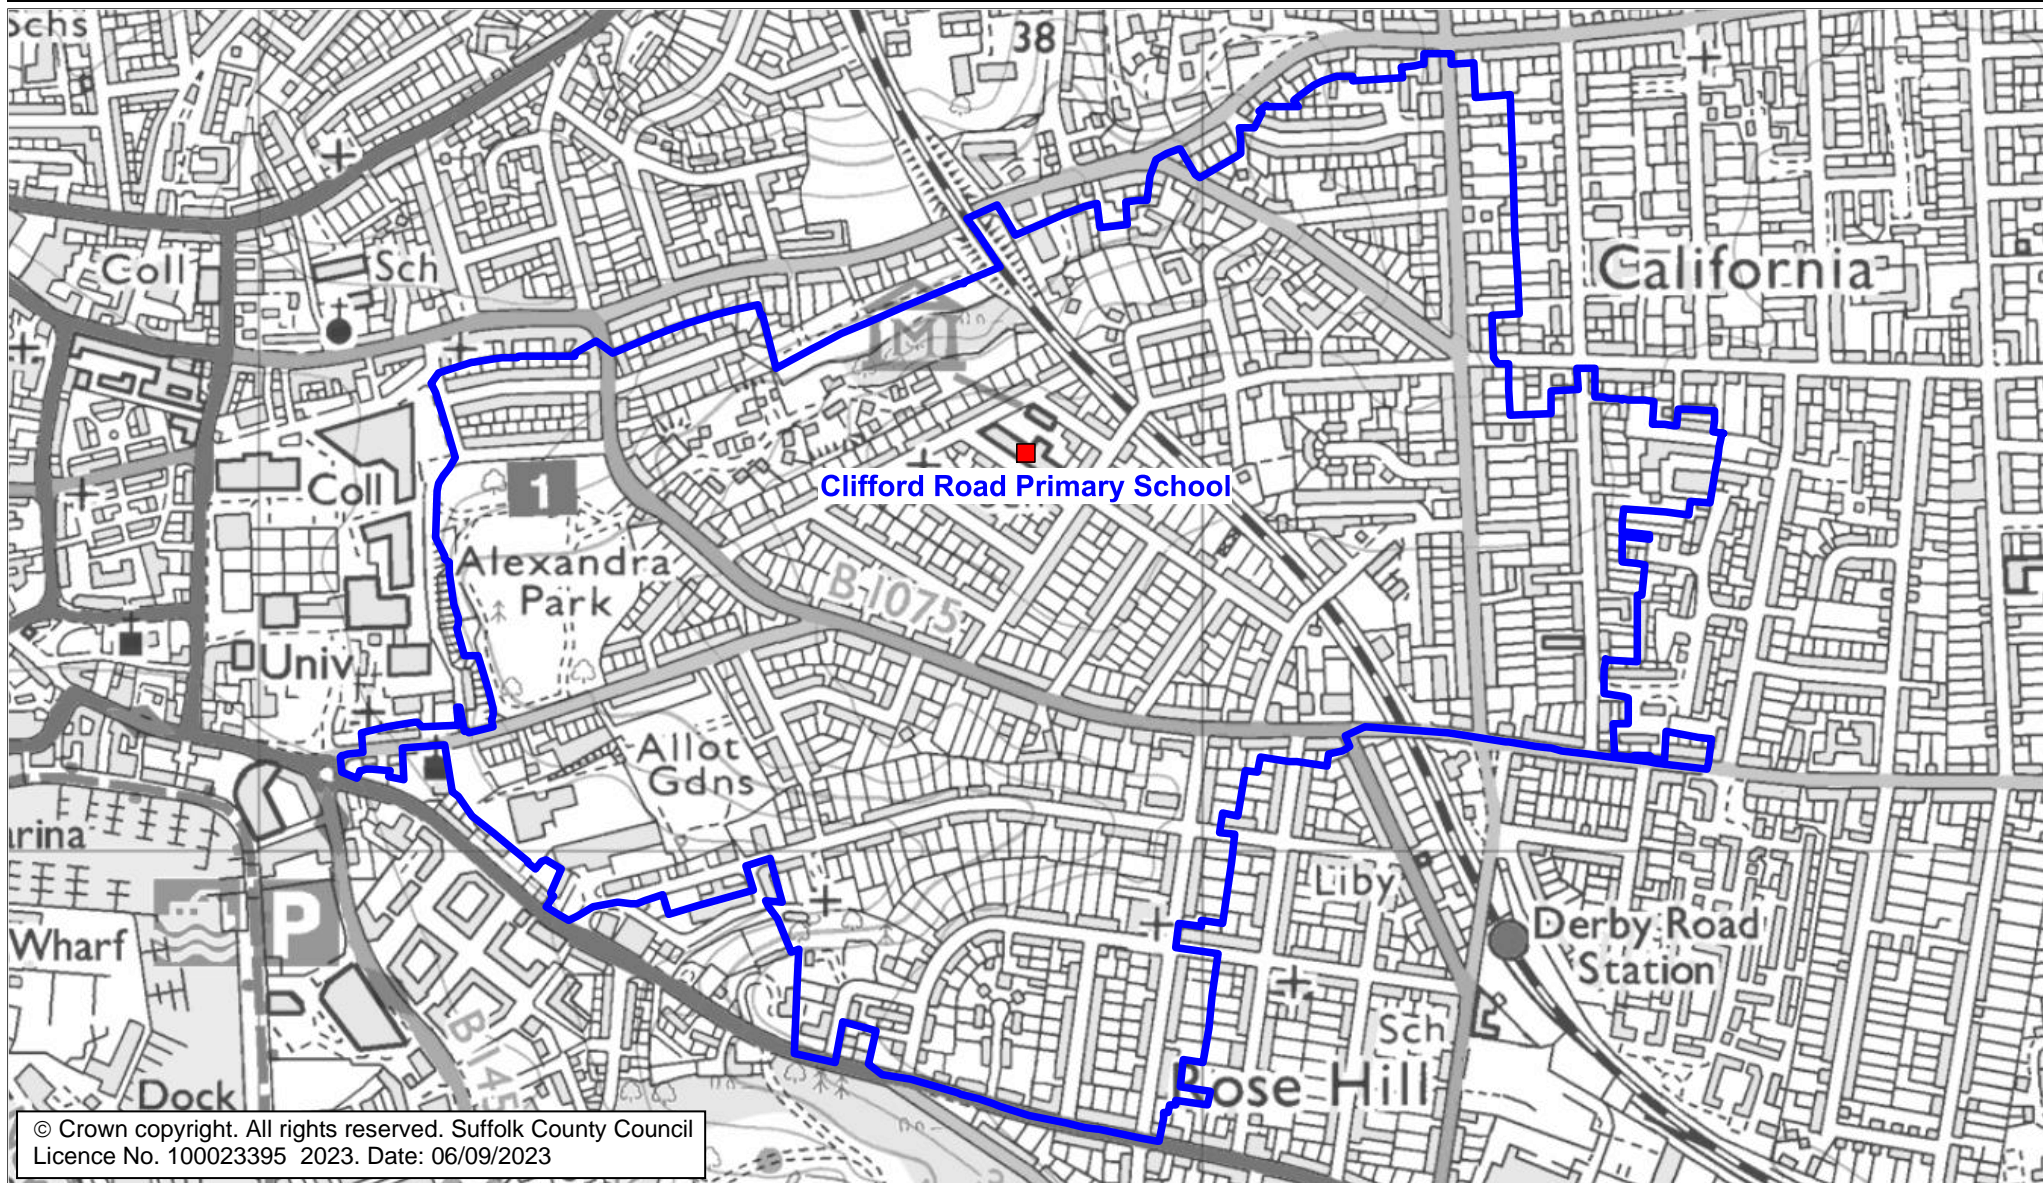

Clifford Road Primary School Catchment Area

We will only provide SCC funded school travel to your child's catchment area school when it is the nearest suitable school to their home that would have had a place available for them and they meet the distance criteria. Further information can be found at www.suffolk.gov.uk/admissions.

© Crown copyright. All rights reserved. Suffolk County Council
Licence No. 100023395 2023. Date: 06/09/2023

Please note: The boundary shown on this map is intended to give an approximate indication of the catchment area and is correct at the time of printing. It should not be taken to have definitive administrative or legal significance. Note that parts of some catchment areas may be shared with another school. For up-to-date information on a particular address, please contact the Admissions Team on 0345 600 0981.