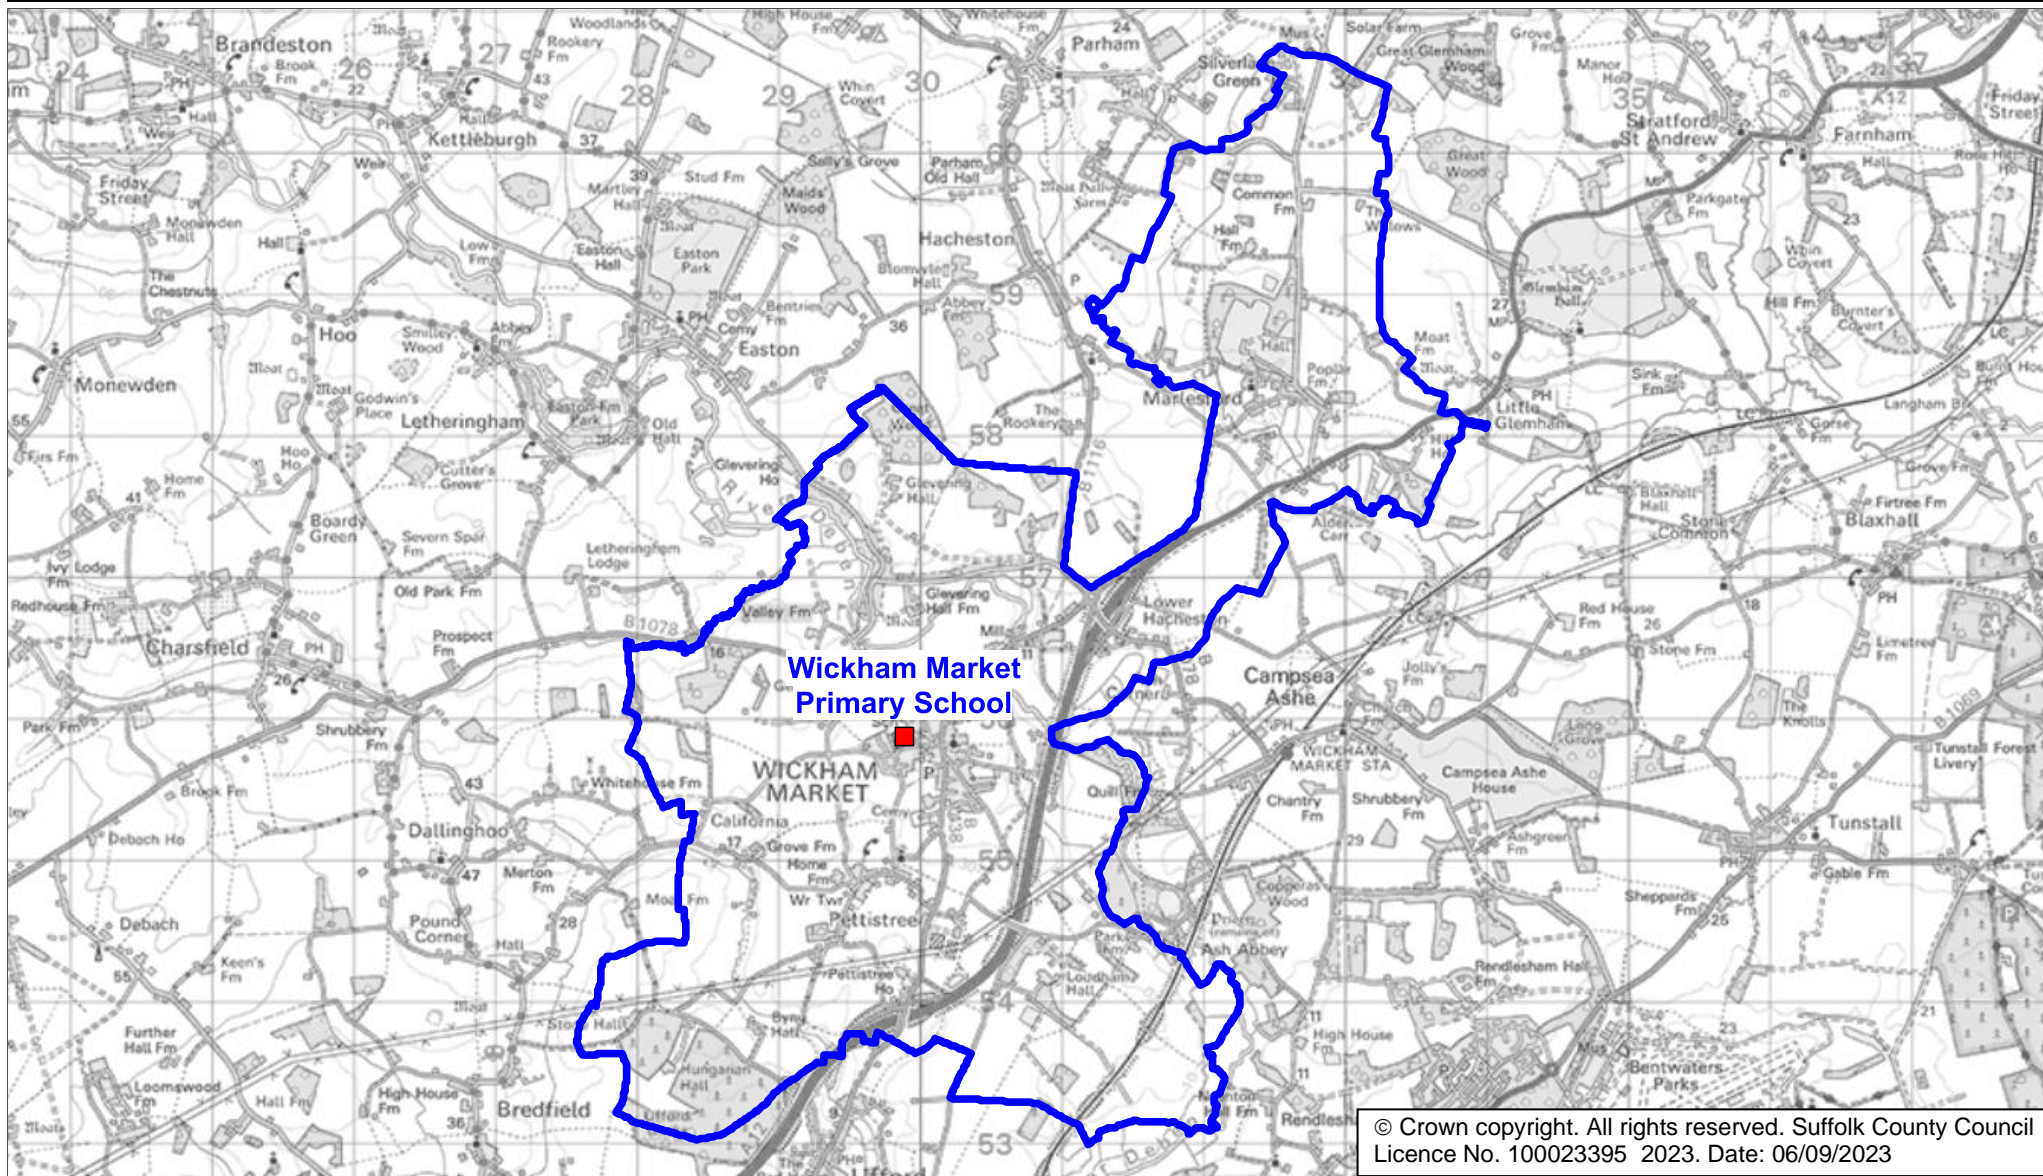

## Wickham Market Primary School Catchment Area

We will only provide SCC funded school travel to your child's catchment area school when it is the nearest suitable school to their home that would have had a place available for them and they meet the distance criteria. Further information can be found at [www.suffolk.gov.uk/admissions](http://www.suffolk.gov.uk/admissions).

**Please note:** The boundary shown on this map is intended to give an approximate indication of the catchment area and is correct at the time of printing. It should not be taken to have definitive administrative or legal significance. Note that parts of some catchment areas may be shared with another school. For up-to-date information on a particular address, please contact the Admissions Team on 0345 600 0981.