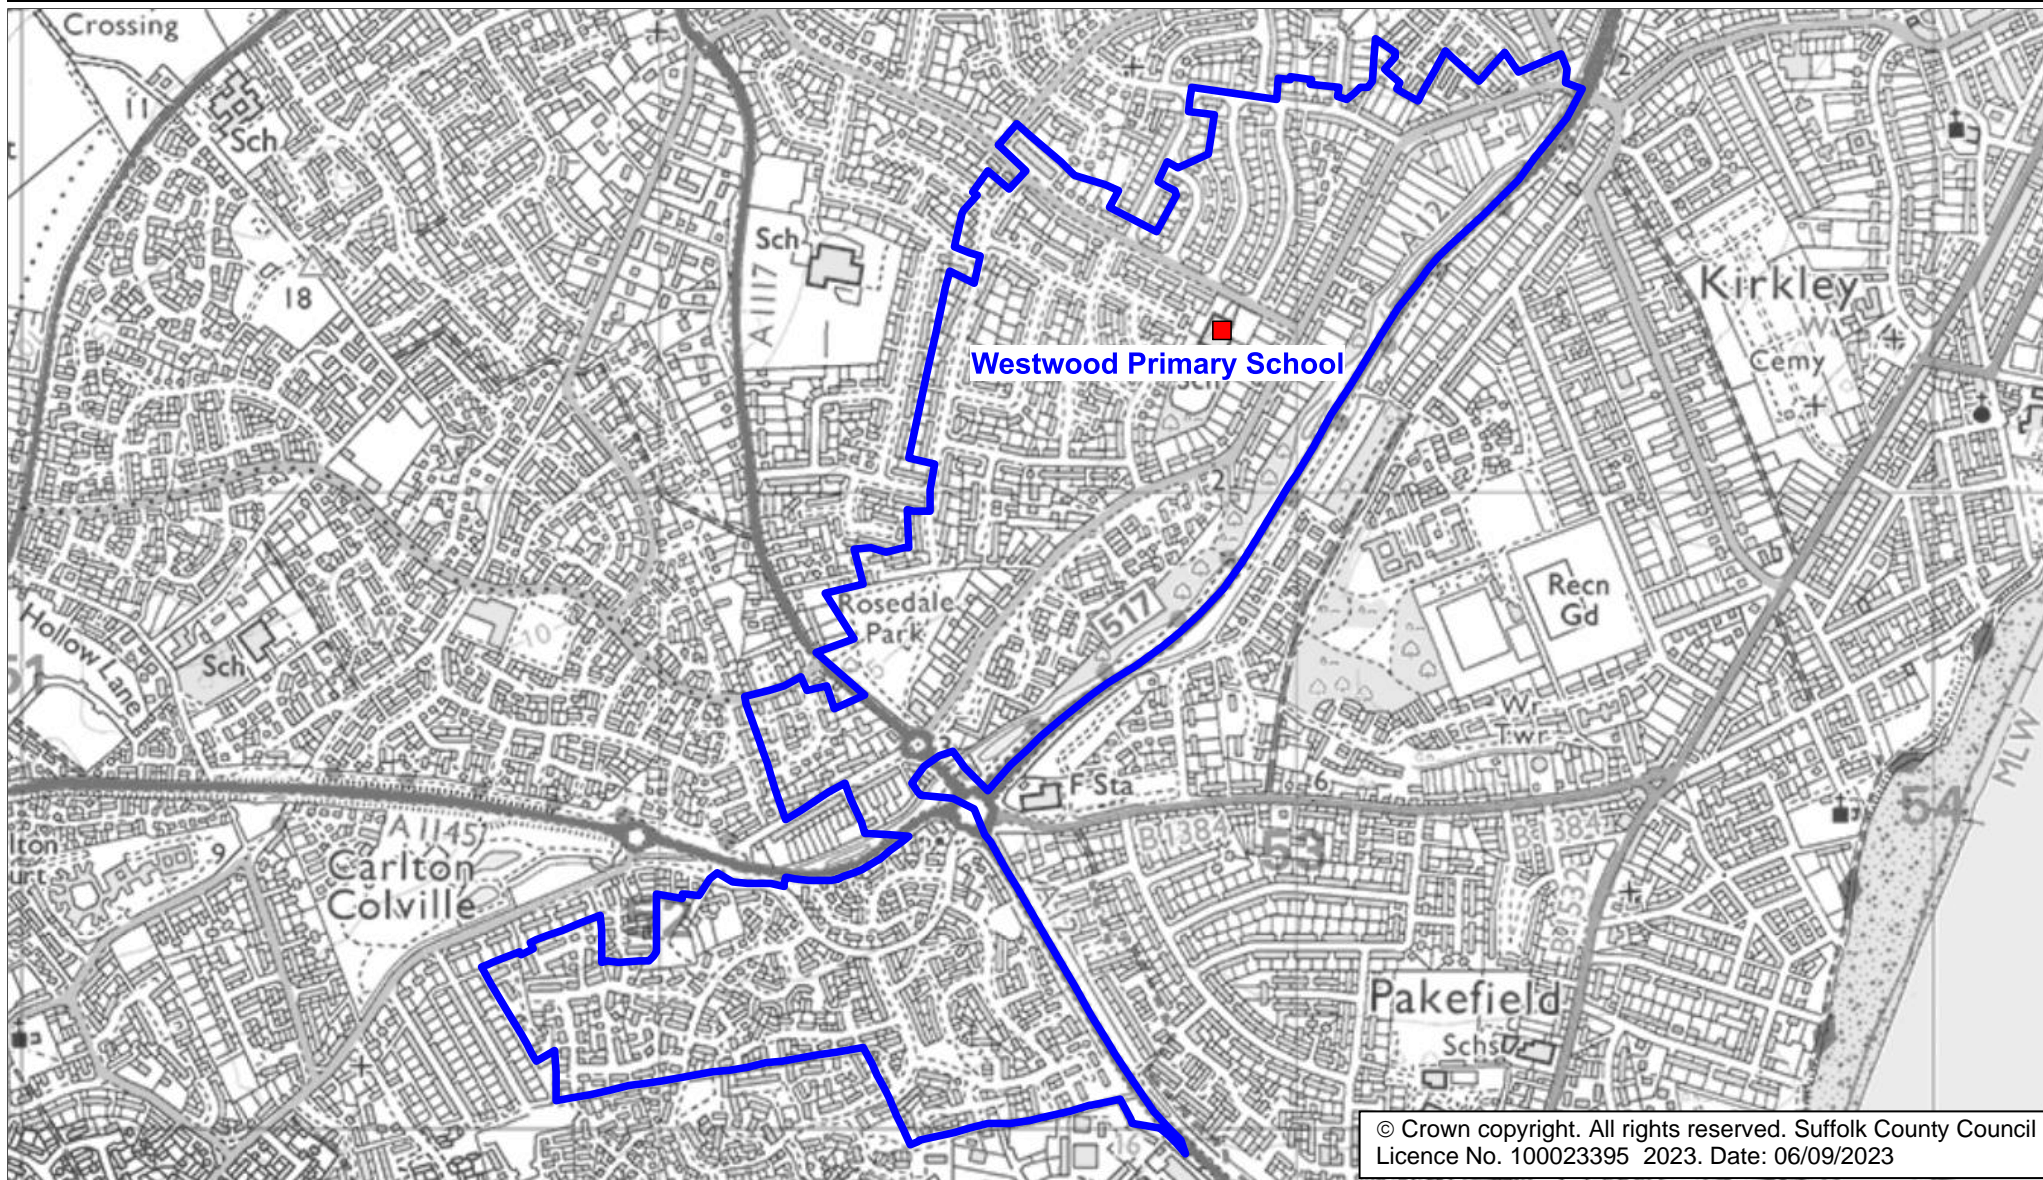

Westwood Primary School Catchment Area

We will only provide SCC funded school travel to your child's catchment area school when it is the nearest suitable school to their home that would have had a place available for them and they meet the distance criteria. Further information can be found at www.suffolk.gov.uk/admissions.

Please note: The boundary shown on this map is intended to give an approximate indication of the catchment area and is correct at the time of printing. It should not be taken to have definitive administrative or legal significance. Note that parts of some catchment areas may be shared with another school. For up-to-date information on a particular address, please contact the Admissions Team on 0345 600 0981.