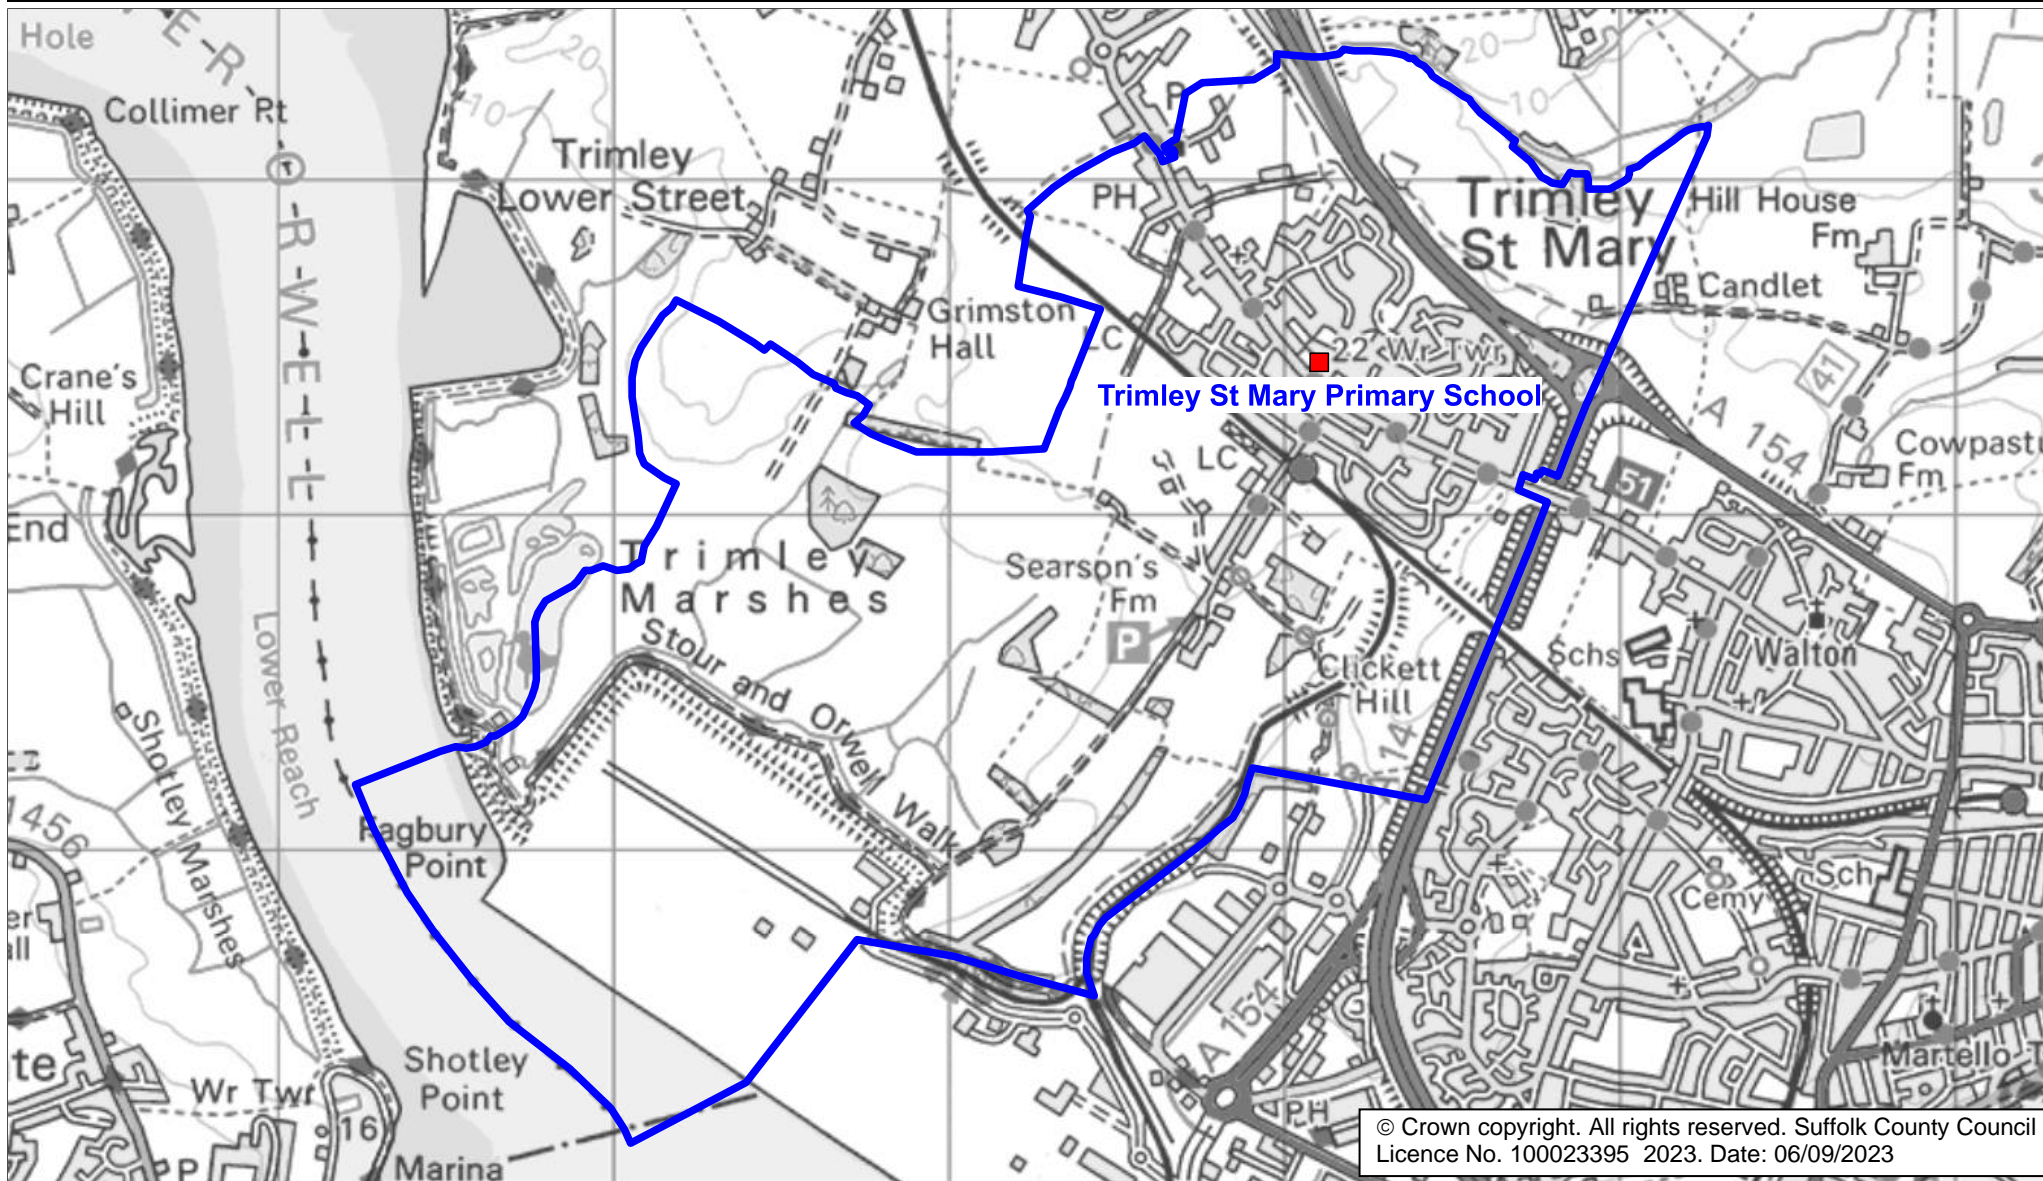

Trimley St Mary Primary School Catchment Area

We will only provide SCC funded school travel to your child's catchment area school when it is the nearest suitable school to their home that would have had a place available for them and they meet the distance criteria. Further information can be found at www.suffolk.gov.uk/admissions.

© Crown copyright. All rights reserved. Suffolk County Council
Licence No. 100023395 2023. Date: 06/09/2023

Please note: The boundary shown on this map is intended to give an approximate indication of the catchment area and is correct at the time of printing. It should not be taken to have definitive administrative or legal significance. Note that parts of some catchment areas may be shared with another school. For up-to-date information on a particular address, please contact the Admissions Team on 0345 600 0981.