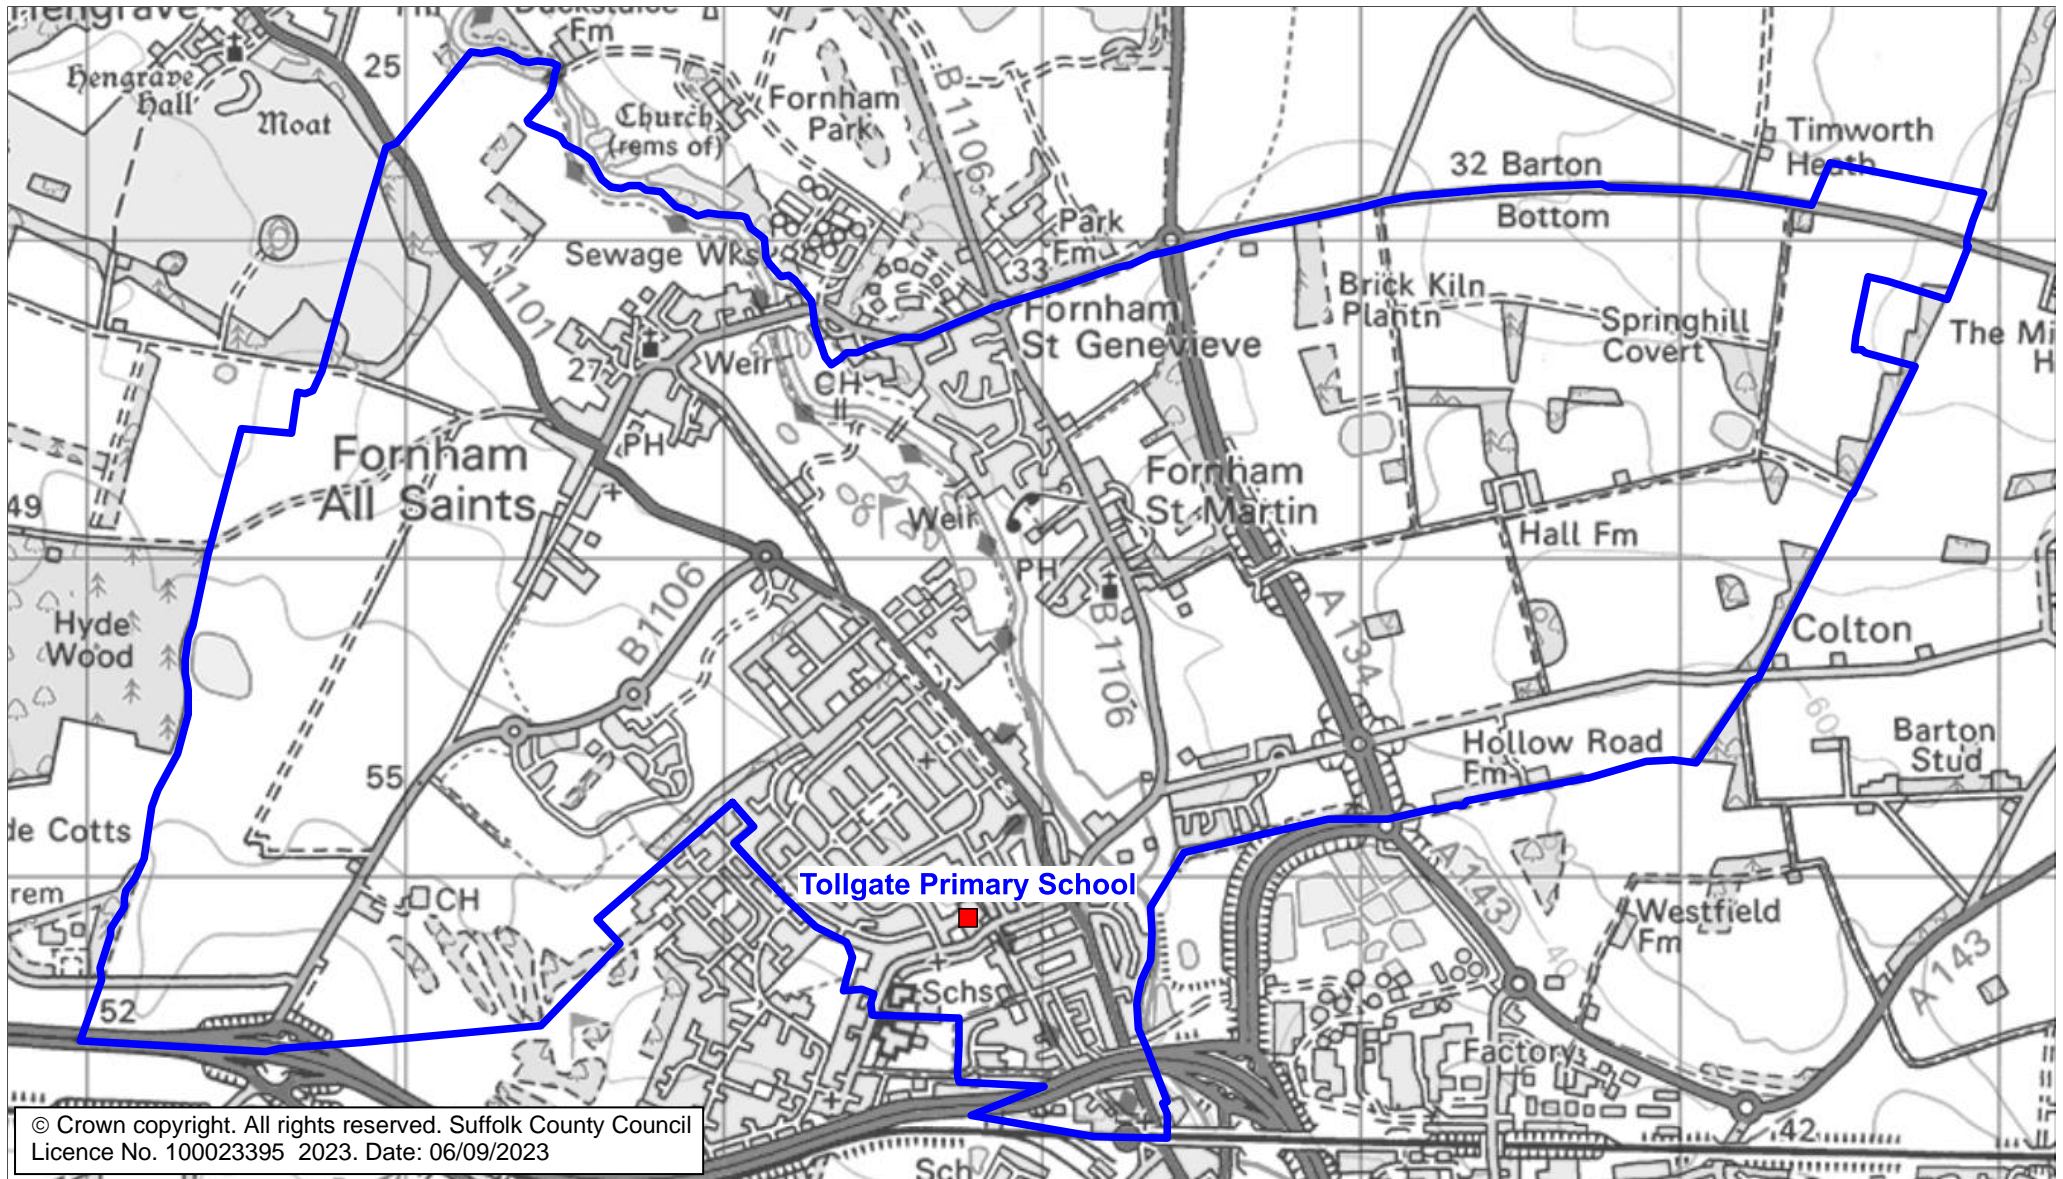

Tollgate Primary School Catchment Area

We will only provide SCC funded school travel to your child's catchment area school when it is the nearest suitable school to their home that would have had a place available for them and they meet the distance criteria. Further information can be found at www.suffolk.gov.uk/admissions.

© Crown copyright. All rights reserved. Suffolk County Council
Licence No. 100023395 2023. Date: 06/09/2023

Please note: The boundary shown on this map is intended to give an approximate indication of the catchment area and is correct at the time of printing. It should not be taken to have definitive administrative or legal significance. Note that parts of some catchment areas may be shared with another school. For up-to-date information on a particular address, please contact the Admissions Team on 0345 600 0981.