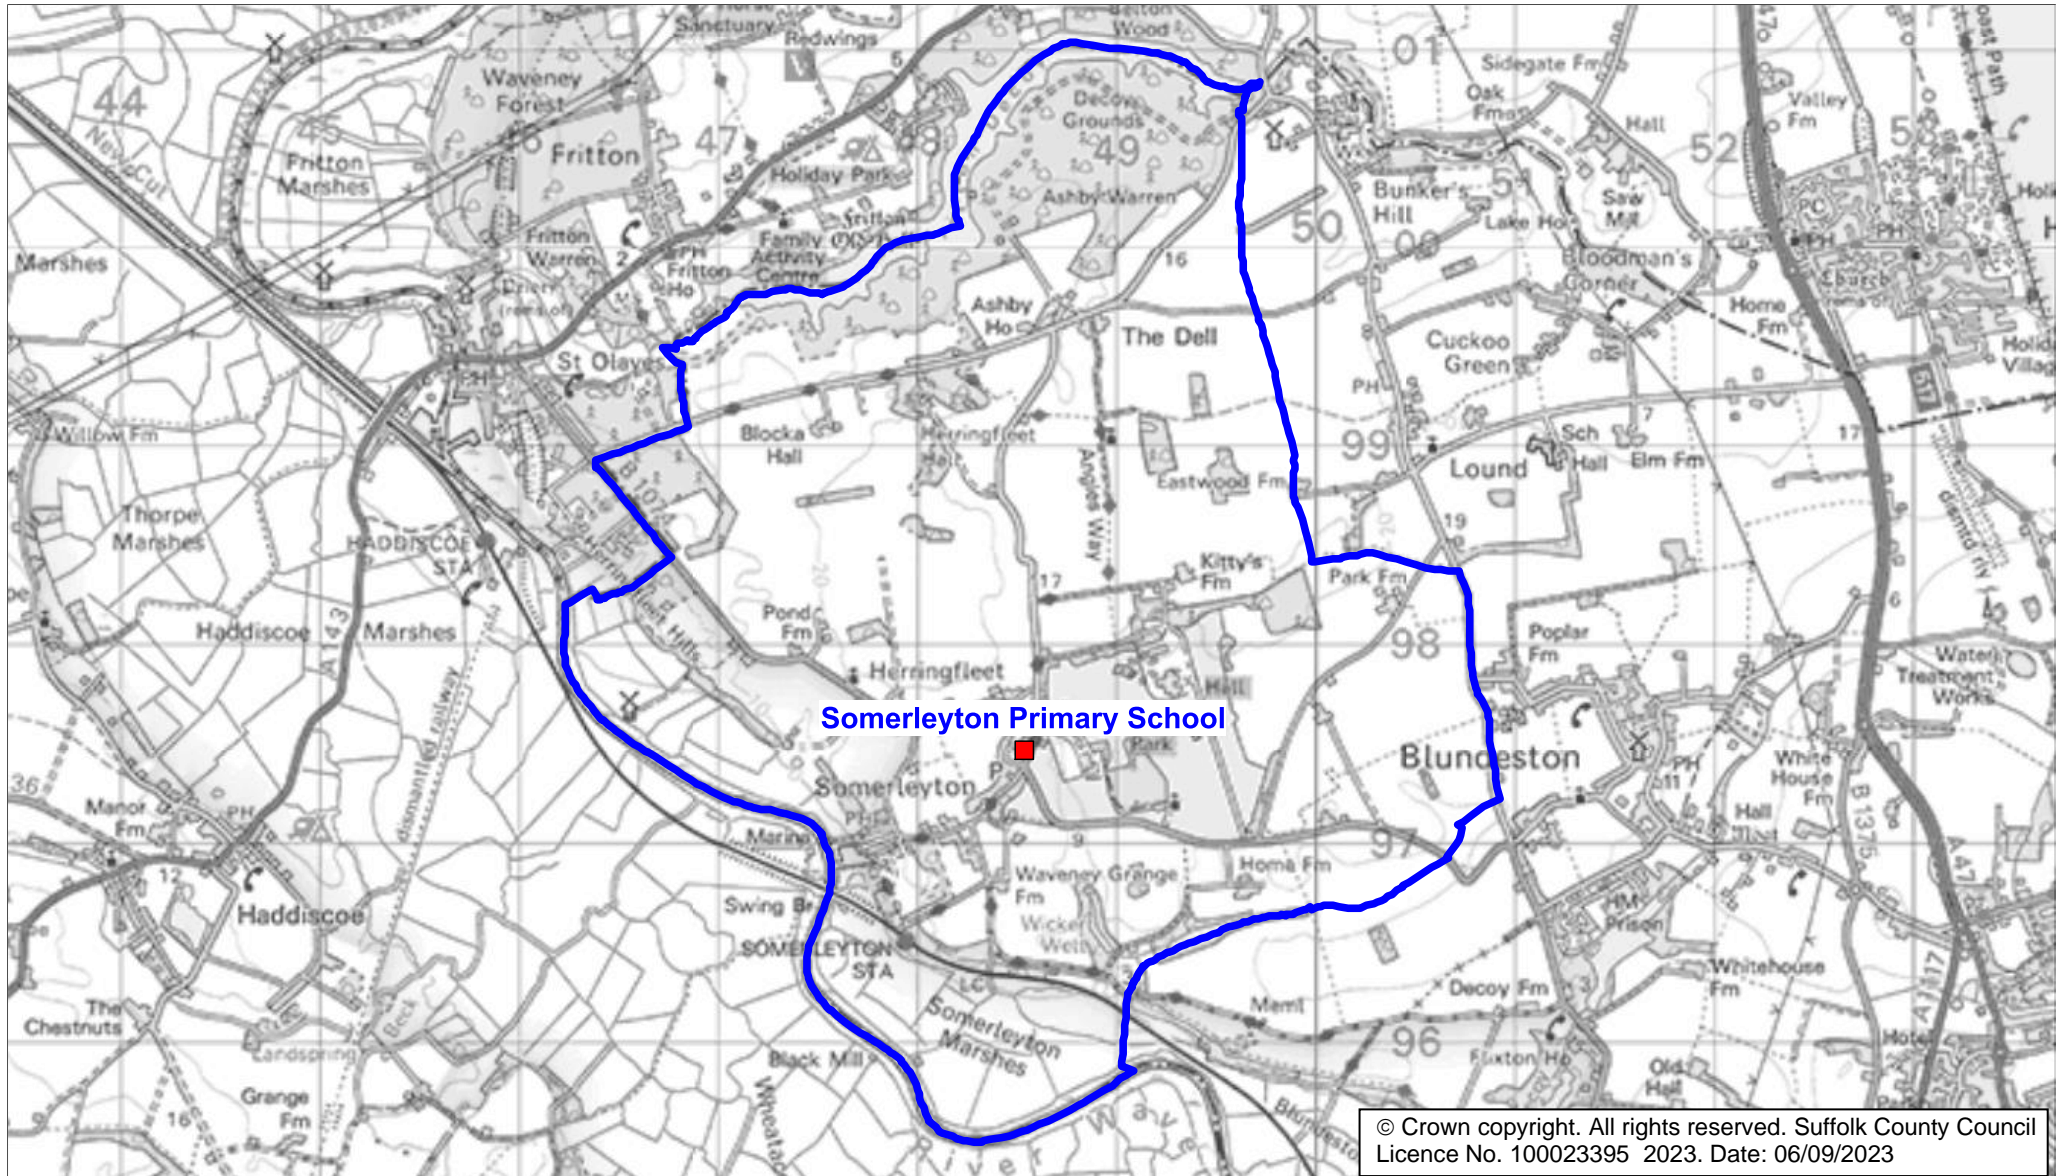

## Somerleyton Primary School Catchment Area

We will only provide SCC funded school travel to your child's catchment area school when it is the nearest suitable school to their home that would have had a place available for them and they meet the distance criteria. Further information can be found at [www.suffolk.gov.uk/admissions](http://www.suffolk.gov.uk/admissions).

**Please note:** The boundary shown on this map is intended to give an approximate indication of the catchment area and is correct at the time of printing. It should not be taken to have definitive administrative or legal significance. Note that parts of some catchment areas may be shared with another school. For up-to-date information on a particular address, please contact the Admissions Team on 0345 600 0981.