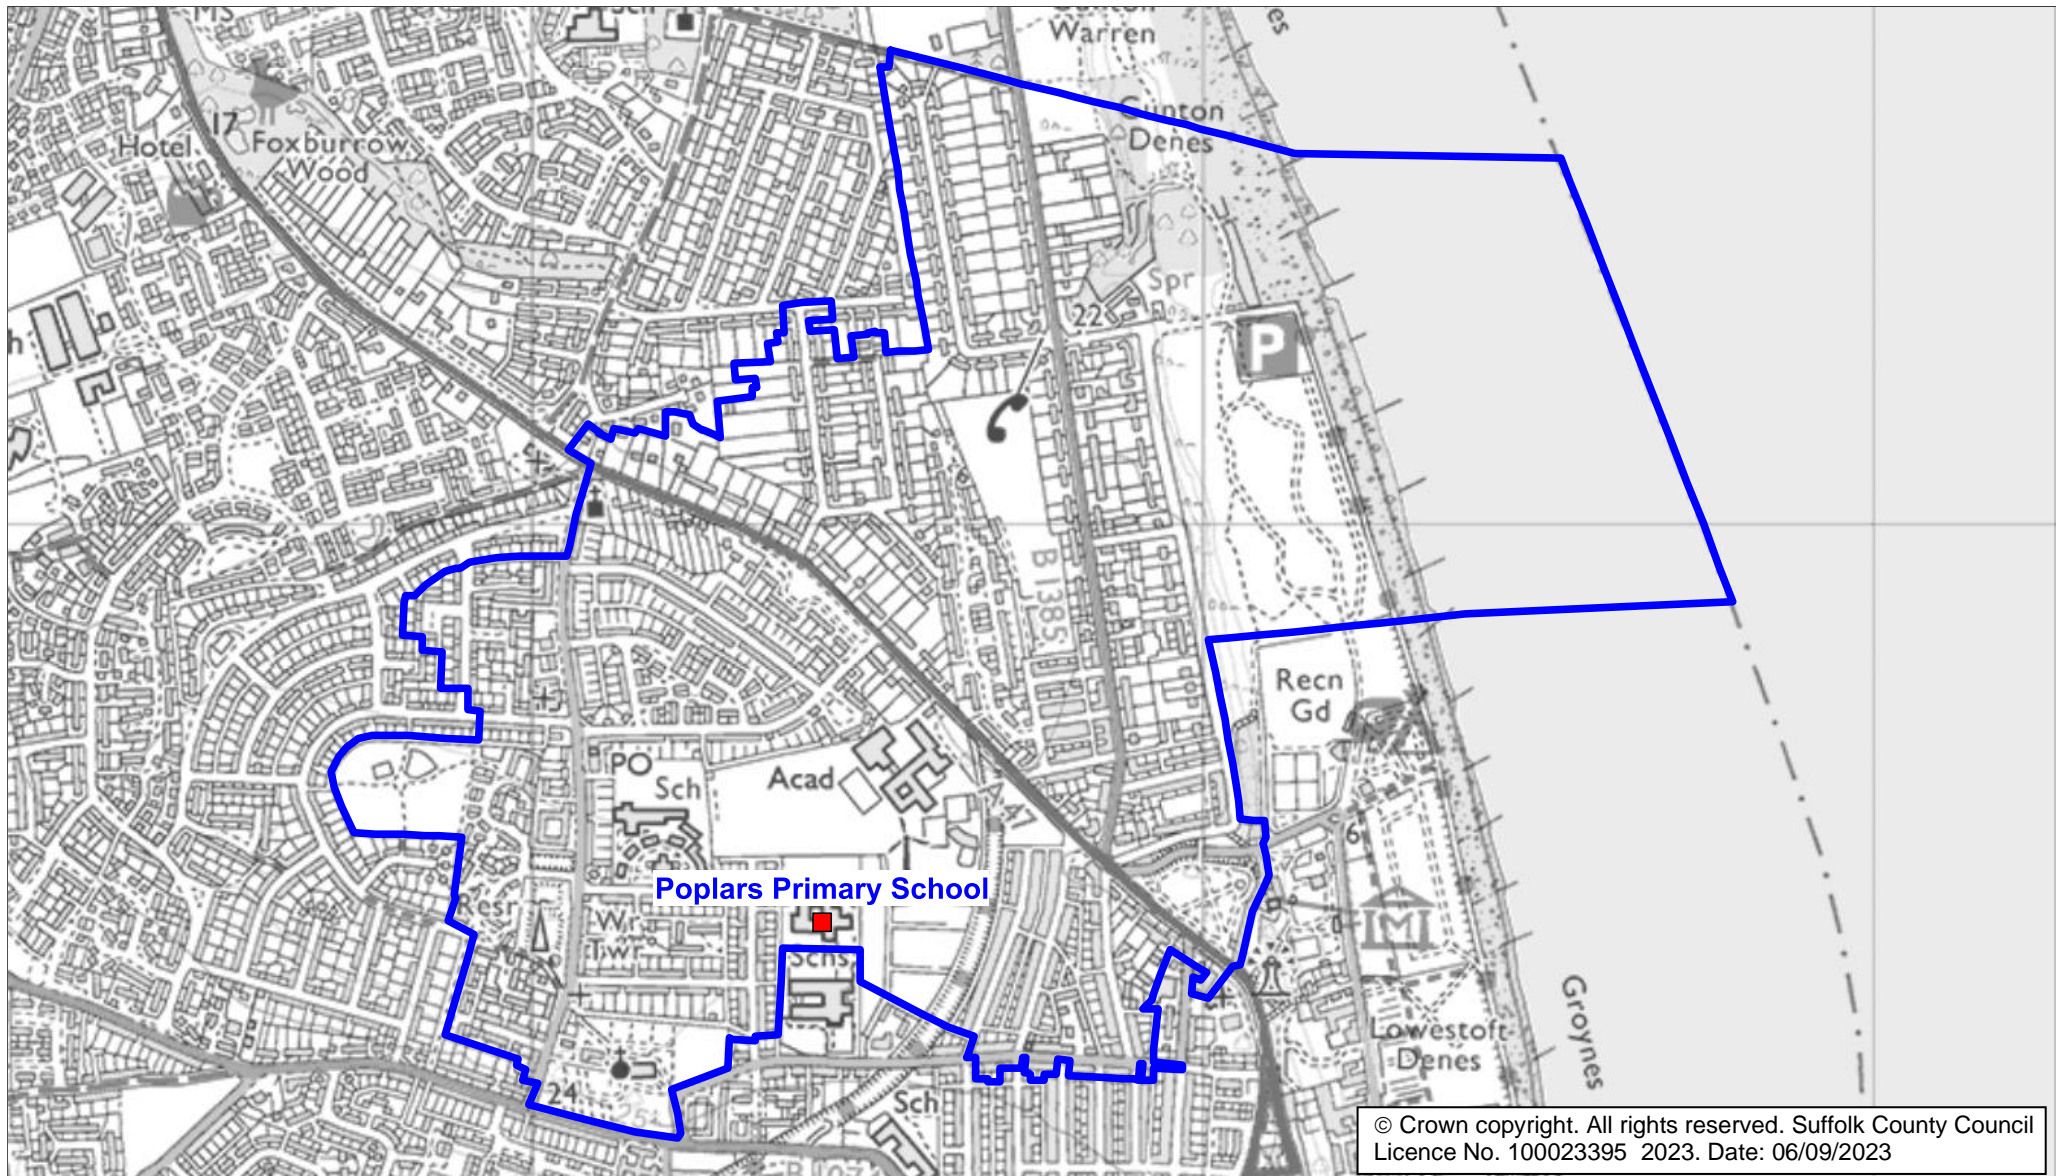

Poplars Primary School Catchment Area

We will only provide SCC funded school travel to your child's catchment area school when it is the nearest suitable school to their home that would have had a place available for them and they meet the distance criteria. Further information can be found at www.suffolk.gov.uk/admissions.

© Crown copyright. All rights reserved. Suffolk County Council
Licence No. 100023395 2023. Date: 06/09/2023

Please note: The boundary shown on this map is intended to give an approximate indication of the catchment area and is correct at the time of printing. It should not be taken to have definitive administrative or legal significance. Note that parts of some catchment areas may be shared with another school. For up-to-date information on a particular address, please contact the Admissions Team on 0345 600 0981.