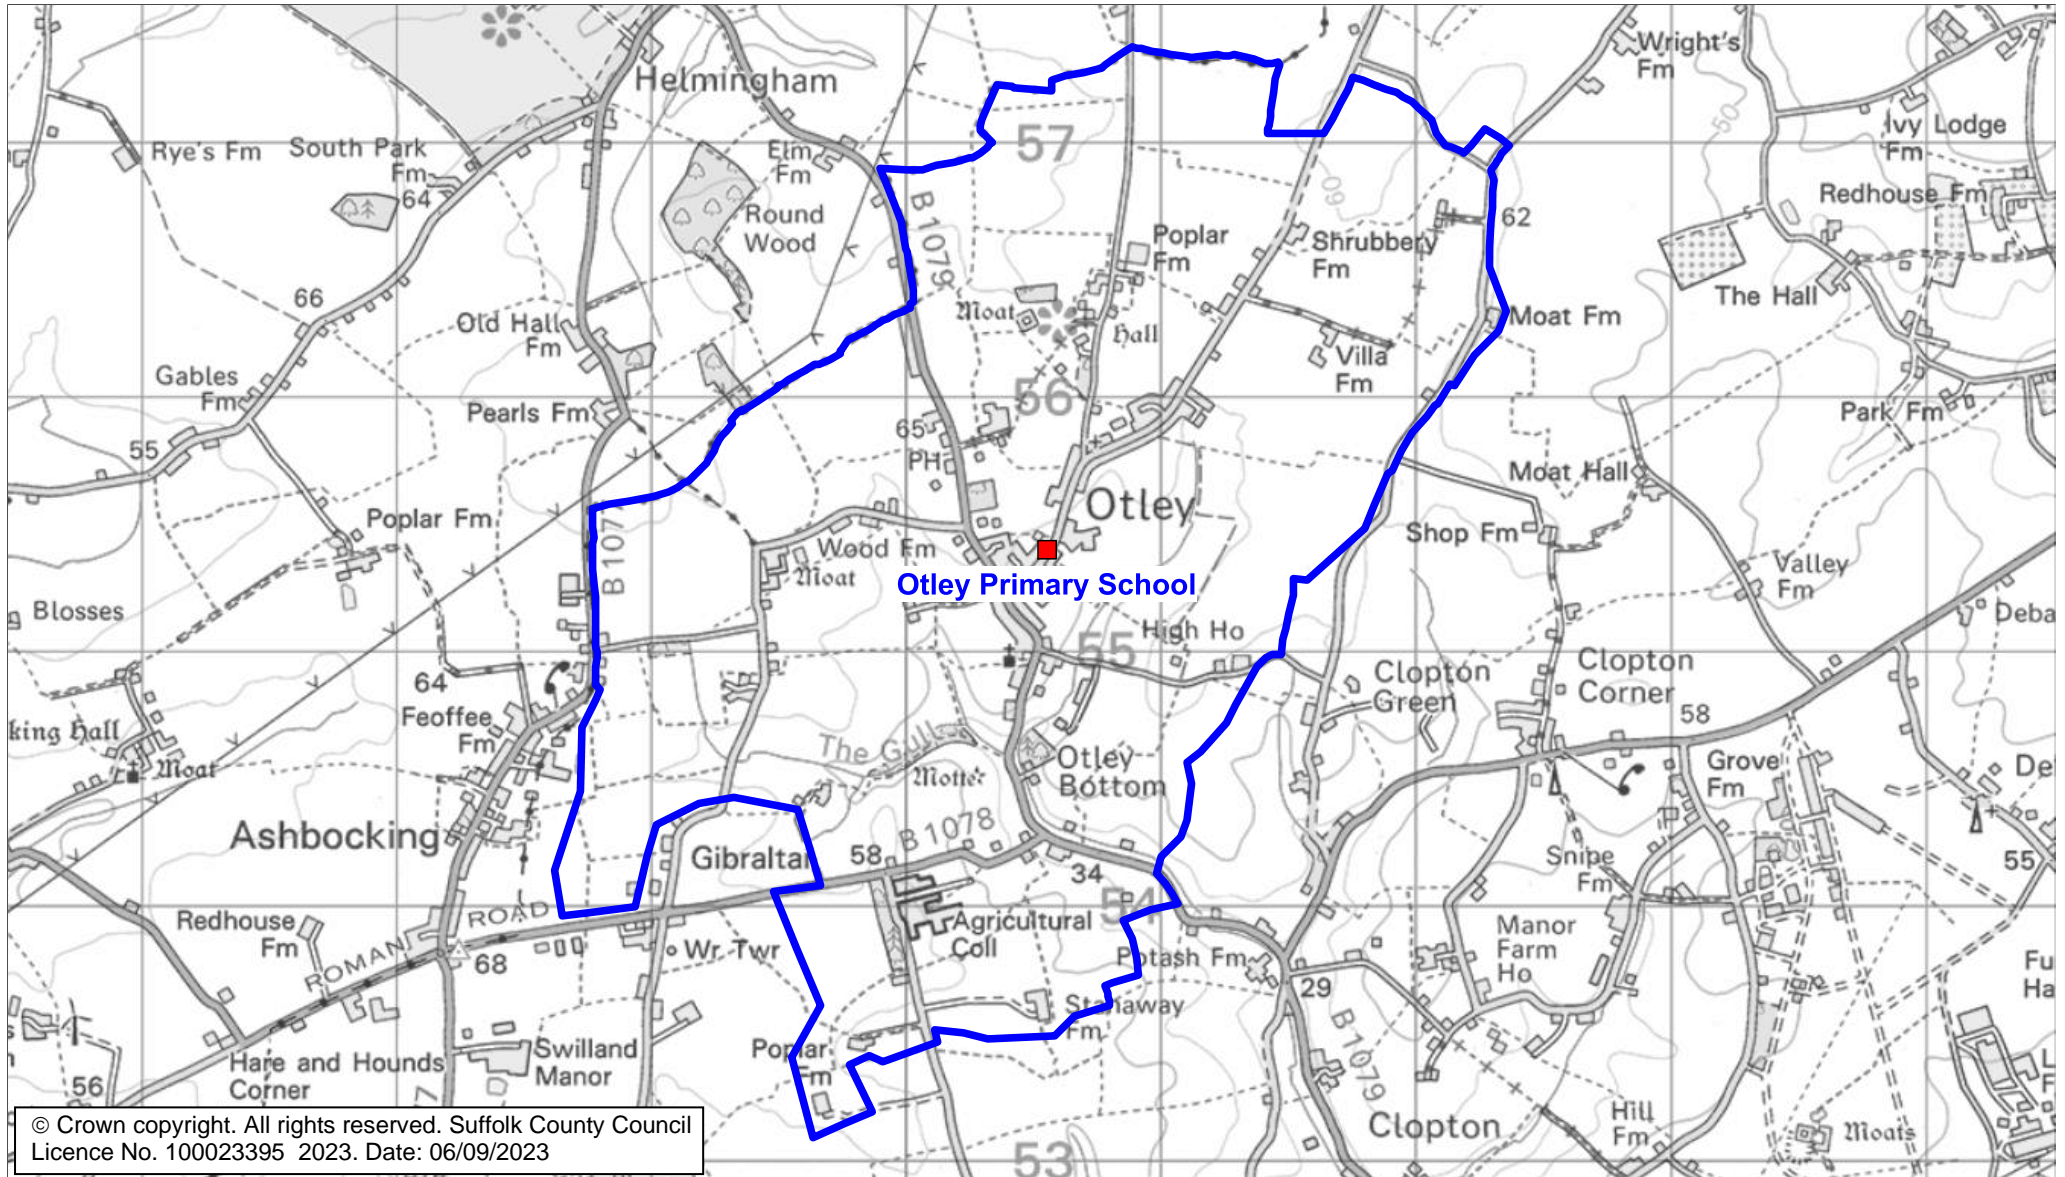

Otley Primary School Catchment Area

We will only provide SCC funded school travel to your child's catchment area school when it is the nearest suitable school to their home that would have had a place available for them and they meet the distance criteria. Further information can be found at www.suffolk.gov.uk/admissions.

© Crown copyright. All rights reserved. Suffolk County Council
Licence No. 10023395 2023. Date: 06/09/2023

Please note: The boundary shown on this map is intended to give an approximate indication of the catchment area and is correct at the time of printing. It should not be taken to have definitive administrative or legal significance. Note that parts of some catchment areas may be shared with another school. For up-to-date information on a particular address, please contact the Admissions Team on 0345 600 0981.