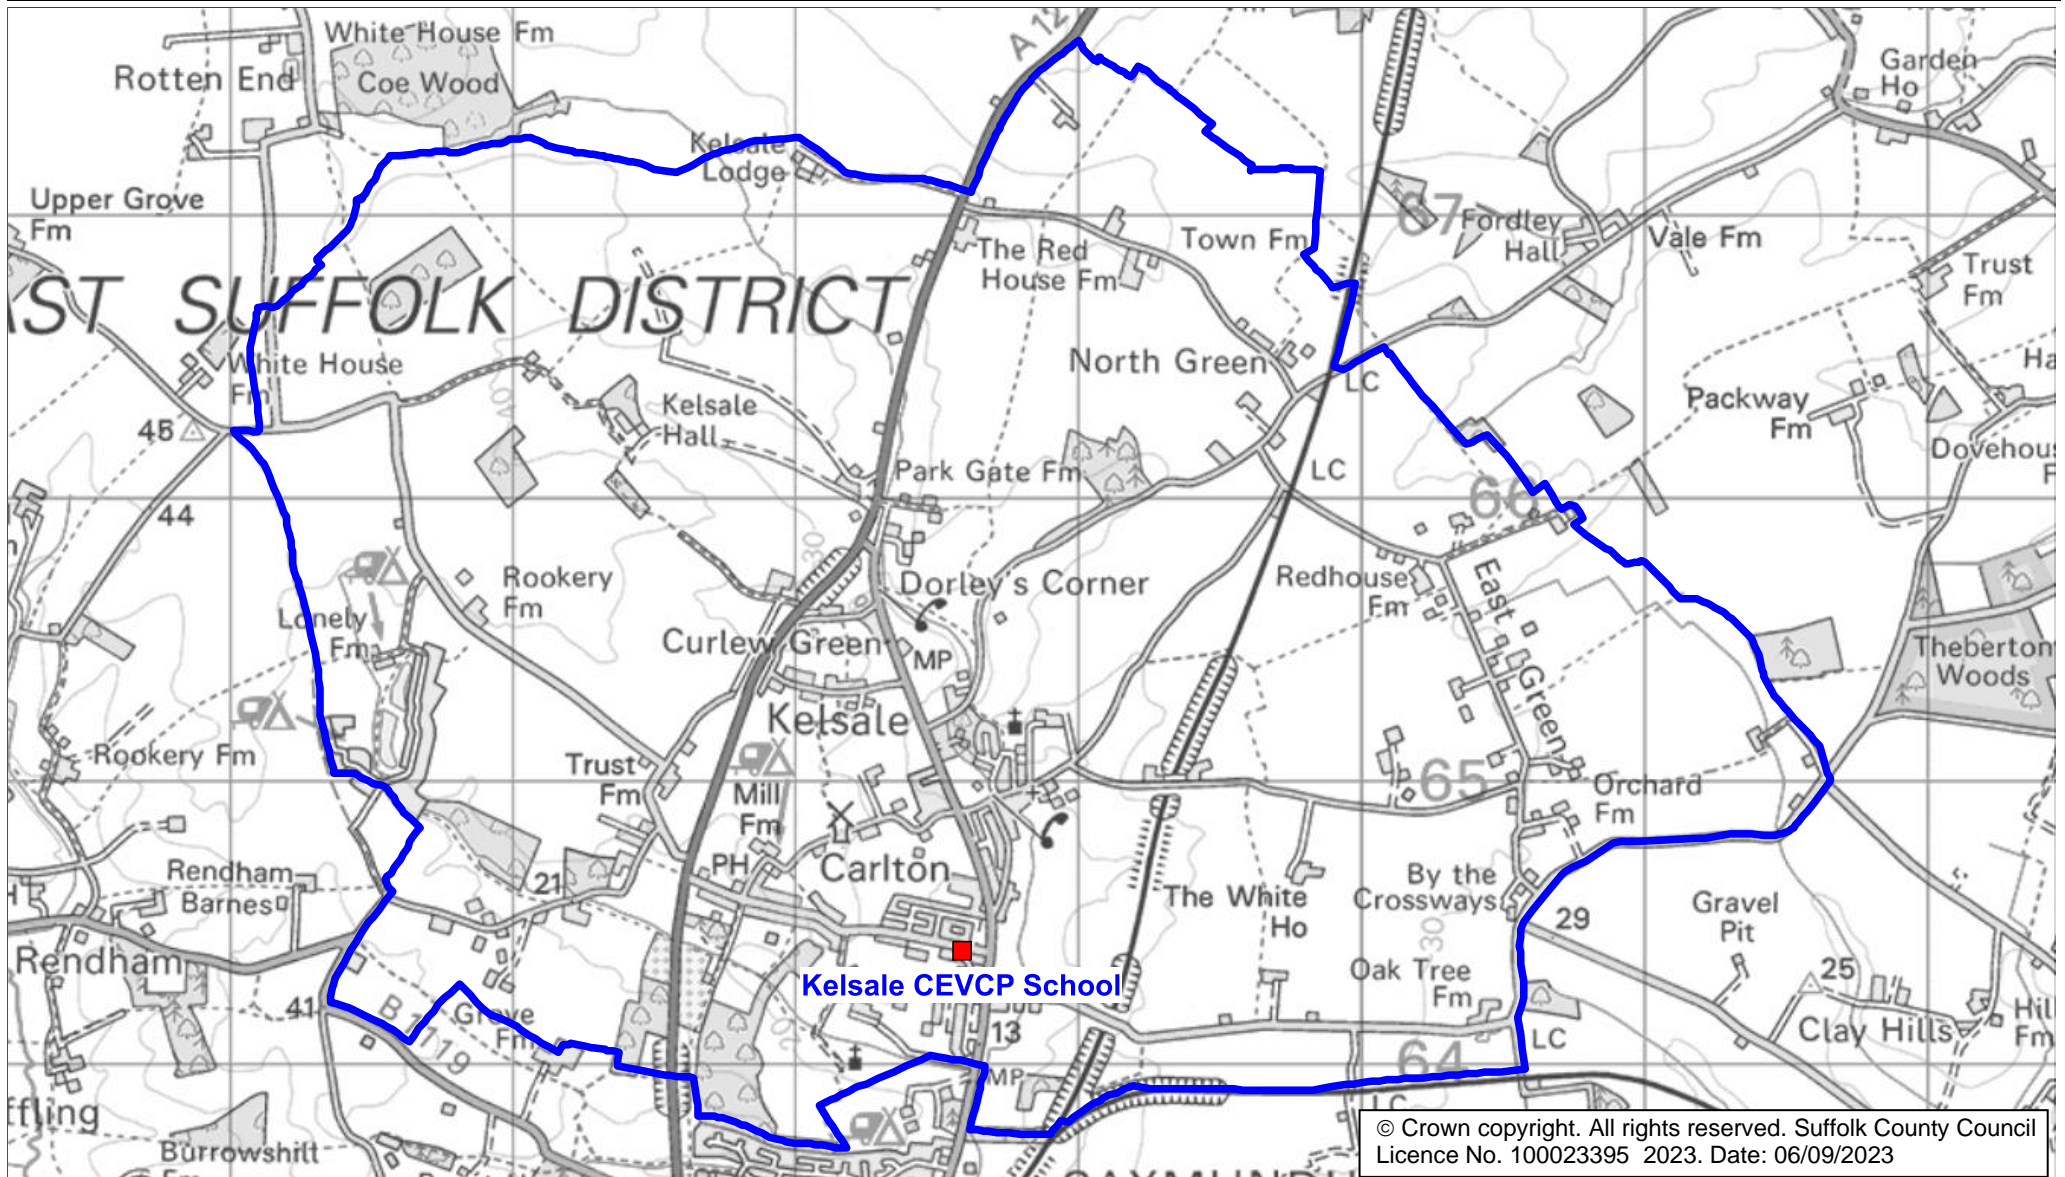

Kelsale CEVCP School Catchment Area

We will only provide SCC funded school travel to your child's catchment area school when it is the nearest suitable school to their home that would have had a place available for them and they meet the distance criteria. Further information can be found at www.suffolk.gov.uk/admissions.

Please note: The boundary shown on this map is intended to give an approximate indication of the catchment area and is correct at the time of printing. It should not be taken to have definitive administrative or legal significance. Note that parts of some catchment areas may be shared with another school. For up-to-date information on a particular address, please contact the Admissions Team on 0345 600 0981.