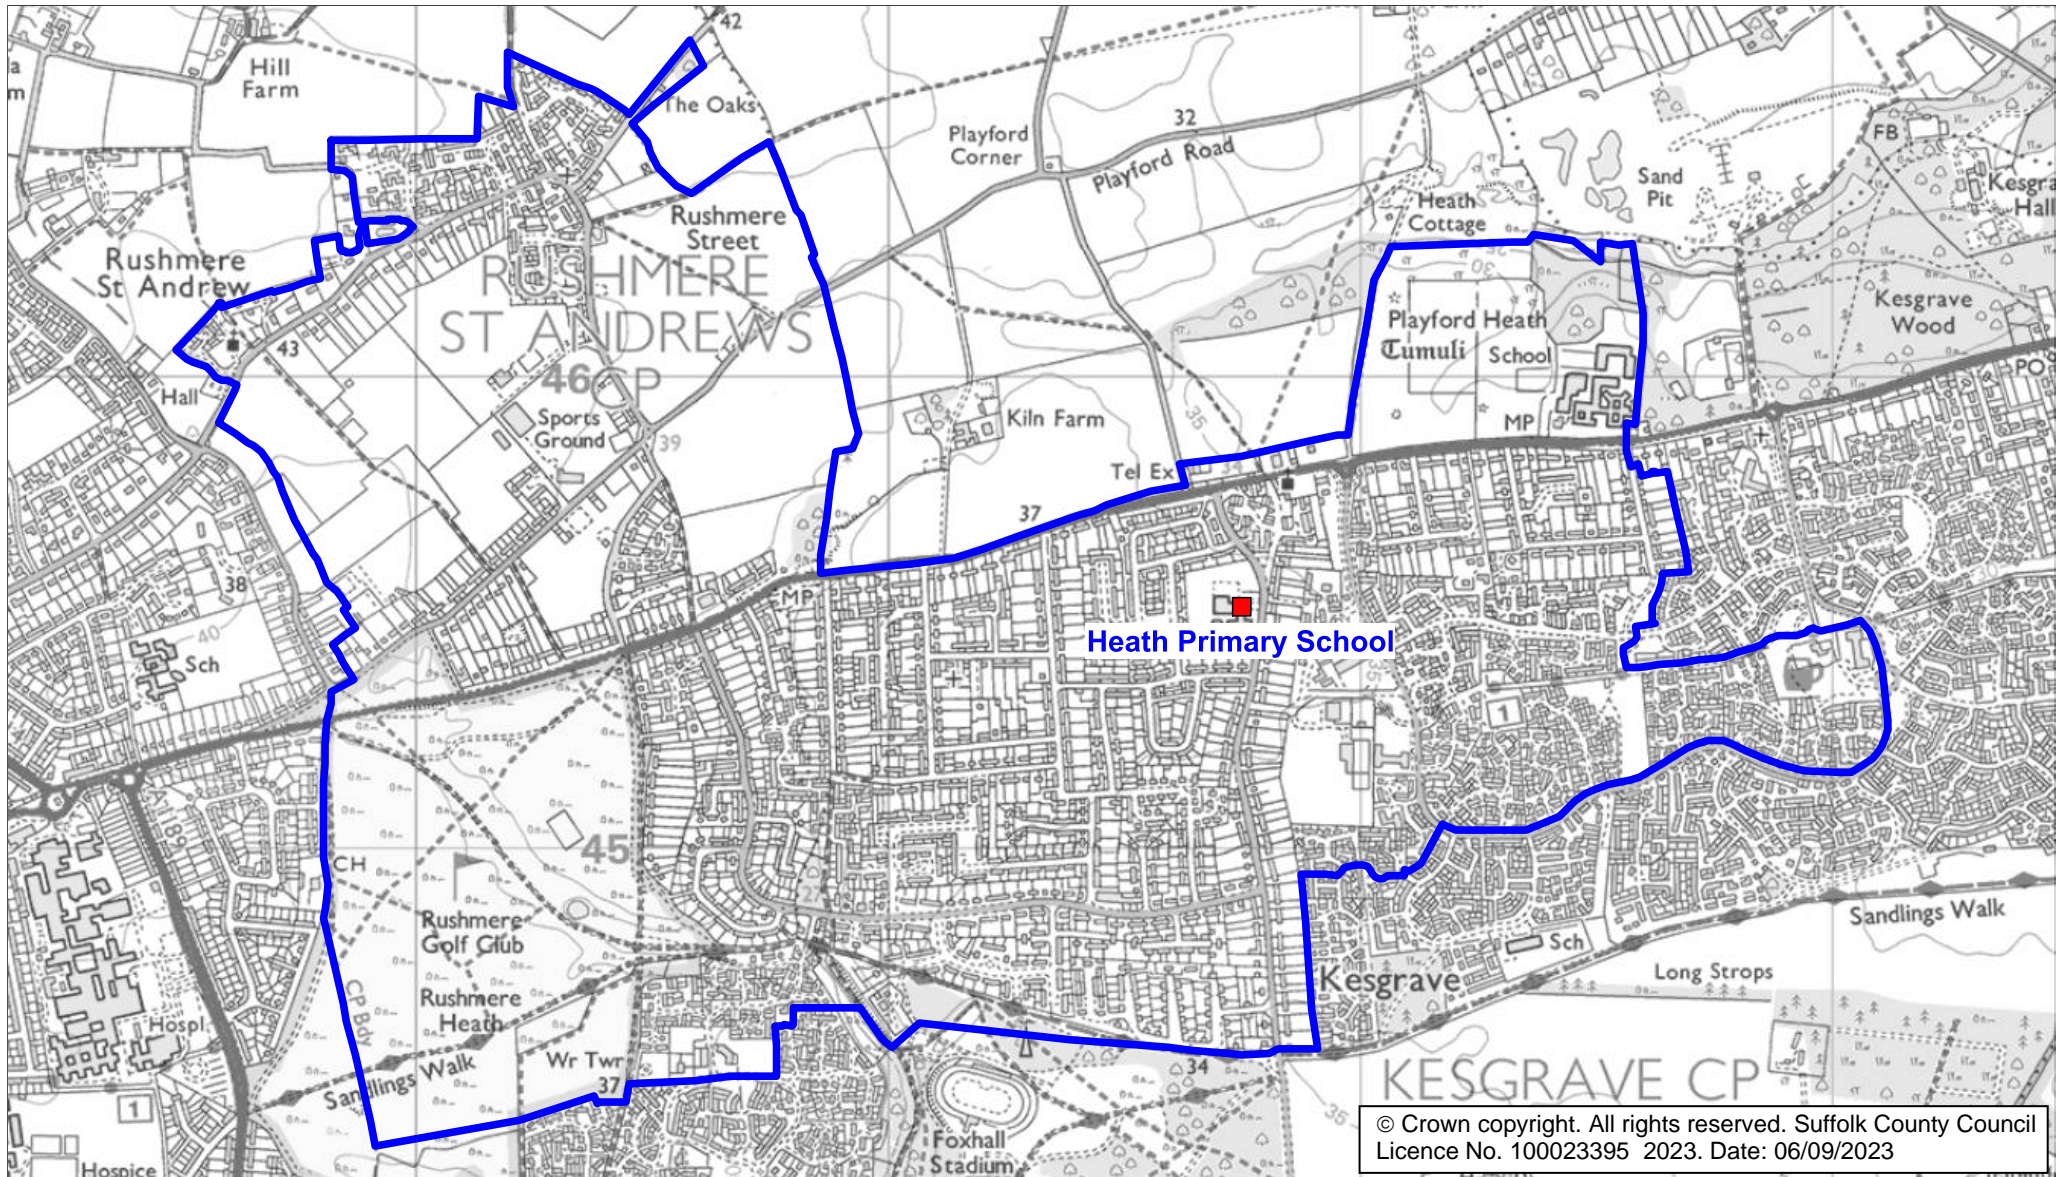

Heath Primary School Catchment Area

We will only provide SCC funded school travel to your child's catchment area school when it is the nearest suitable school to their home that would have had a place available for them and they meet the distance criteria. Further information can be found at www.suffolk.gov.uk/admissions.

Please note: The boundary shown on this map is intended to give an approximate indication of the catchment area and is correct at the time of printing. It should not be taken to have definitive administrative or legal significance. Note that parts of some catchment areas may be shared with another school. For up-to-date information on a particular address, please contact the Admissions Team on 0345 600 0981.