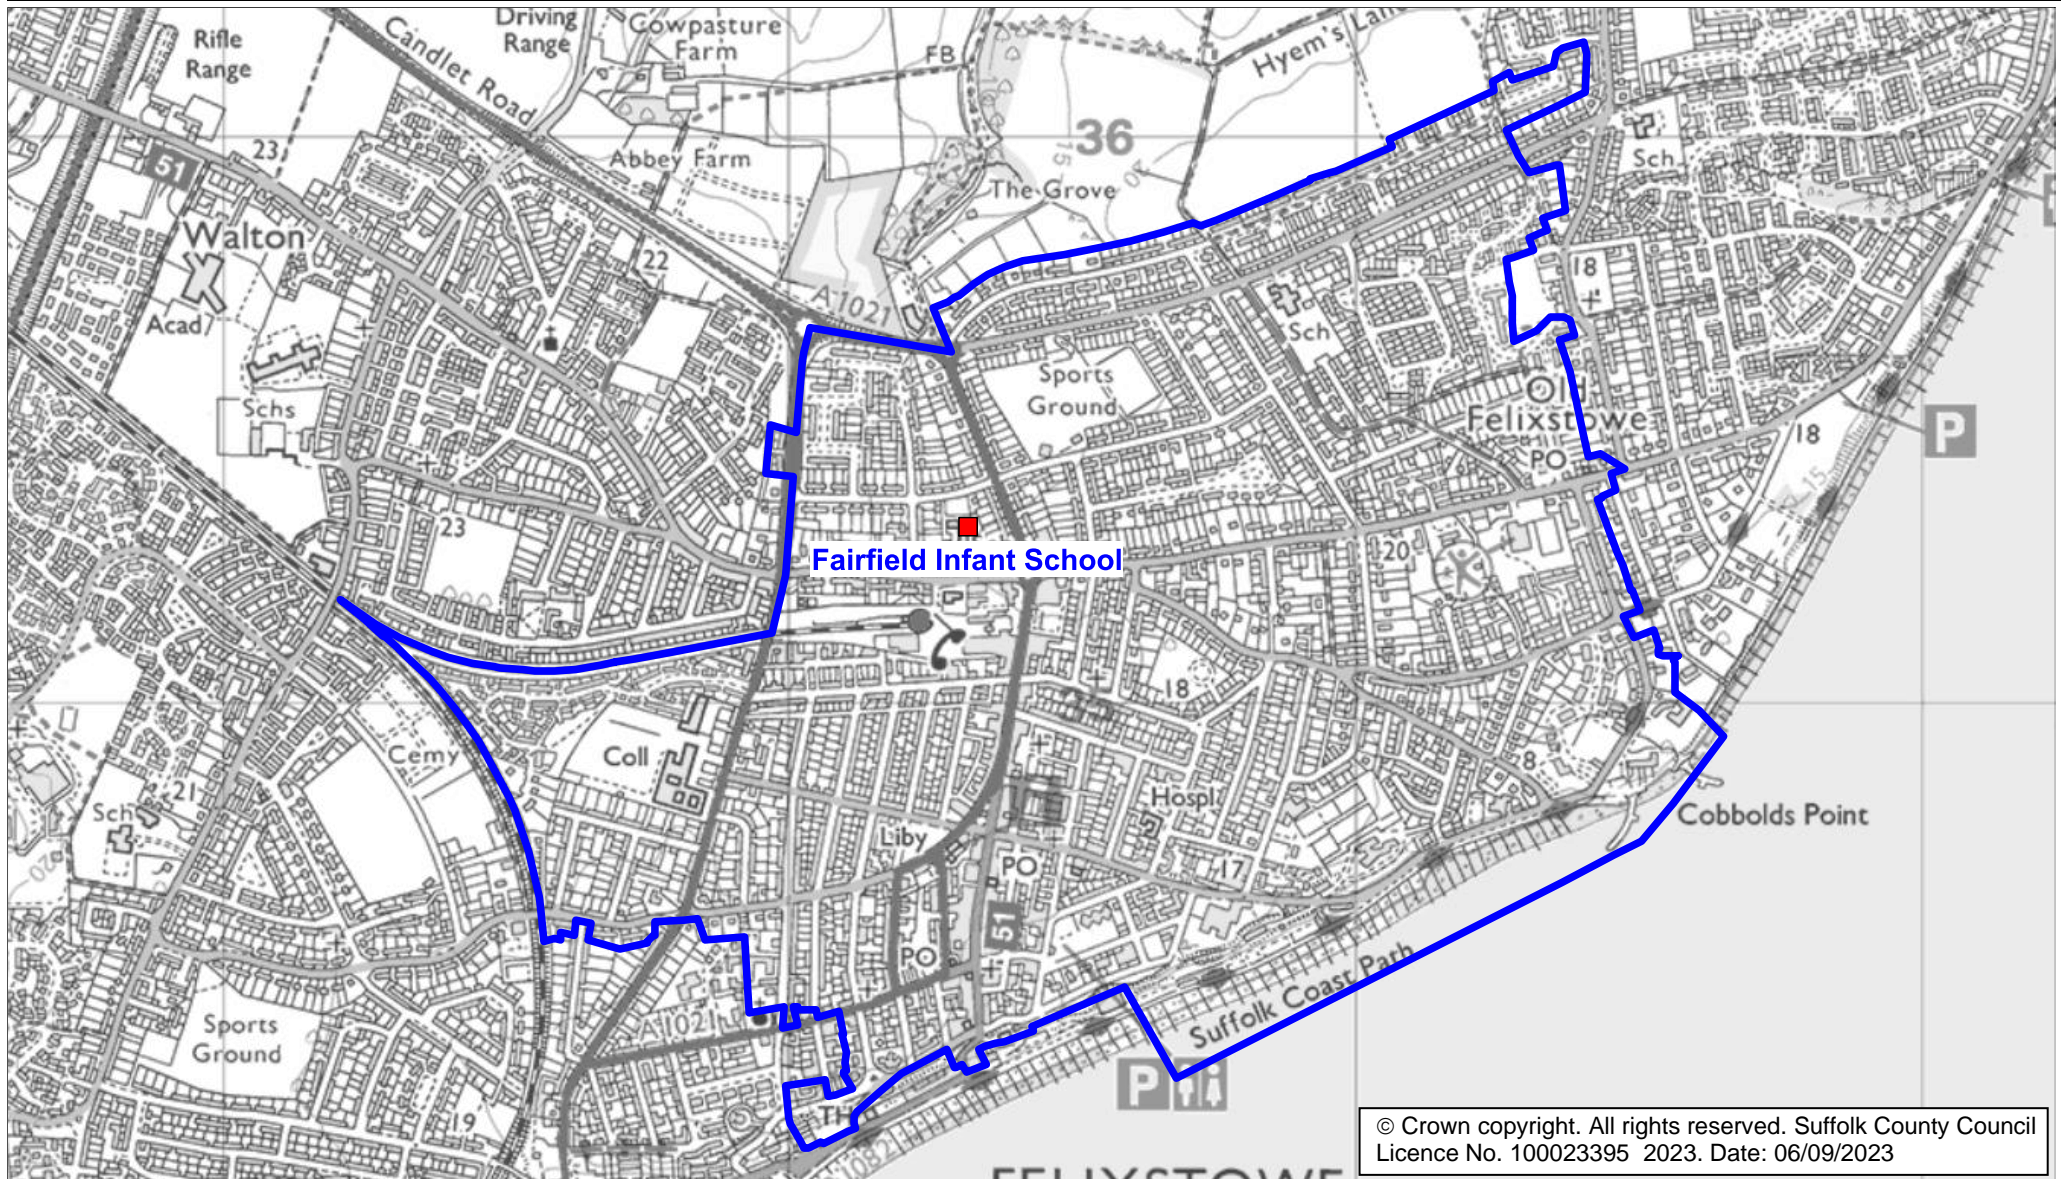

## Fairfield Infant School Catchment Area

We will only provide SCC funded school travel to your child's catchment area school when it is the nearest suitable school to their home that would have had a place available for them and they meet the distance criteria. Further information can be found at [www.suffolk.gov.uk/admissions](http://www.suffolk.gov.uk/admissions).

© Crown copyright. All rights reserved. Suffolk County Council  
Licence No. 100023395 2023. Date: 06/09/2023

**Please note:** The boundary shown on this map is intended to give an approximate indication of the catchment area and is correct at the time of printing. It should not be taken to have definitive administrative or legal significance. Note that parts of some catchment areas may be shared with another school. For up-to-date information on a particular address, please contact the Admissions Team on 0345 600 0981.