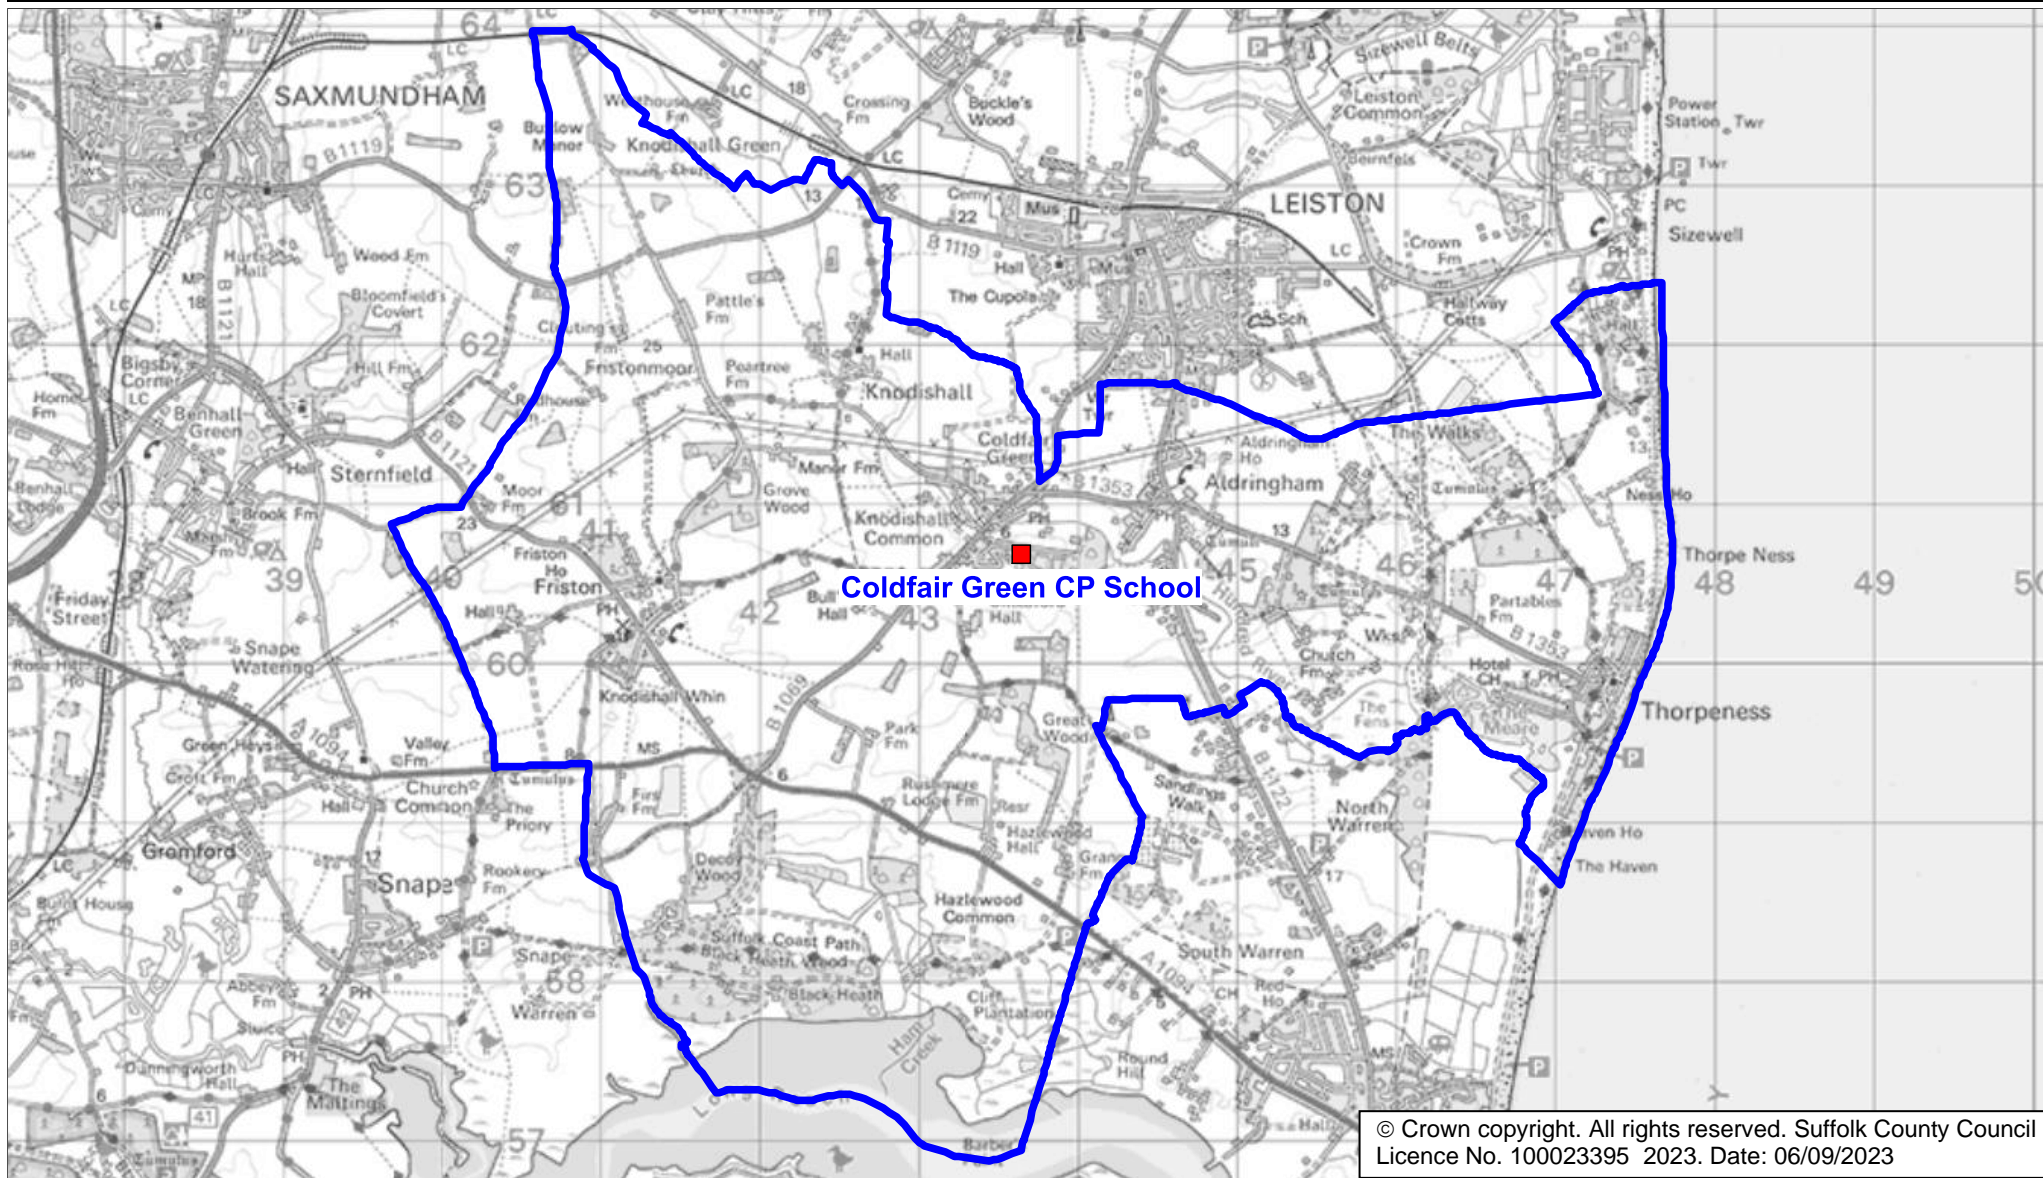

Coldfair Green CP School Catchment Area

We will only provide SCC funded school travel to your child's catchment area school when it is the nearest suitable school to their home that would have had a place available for them and they meet the distance criteria. Further information can be found at www.suffolk.gov.uk/admissions.

Please note: The boundary shown on this map is intended to give an approximate indication of the catchment area and is correct at the time of printing. It should not be taken to have definitive administrative or legal significance. Note that parts of some catchment areas may be shared with another school. For up-to-date information on a particular address, please contact the Admissions Team on 0345 600 0981.