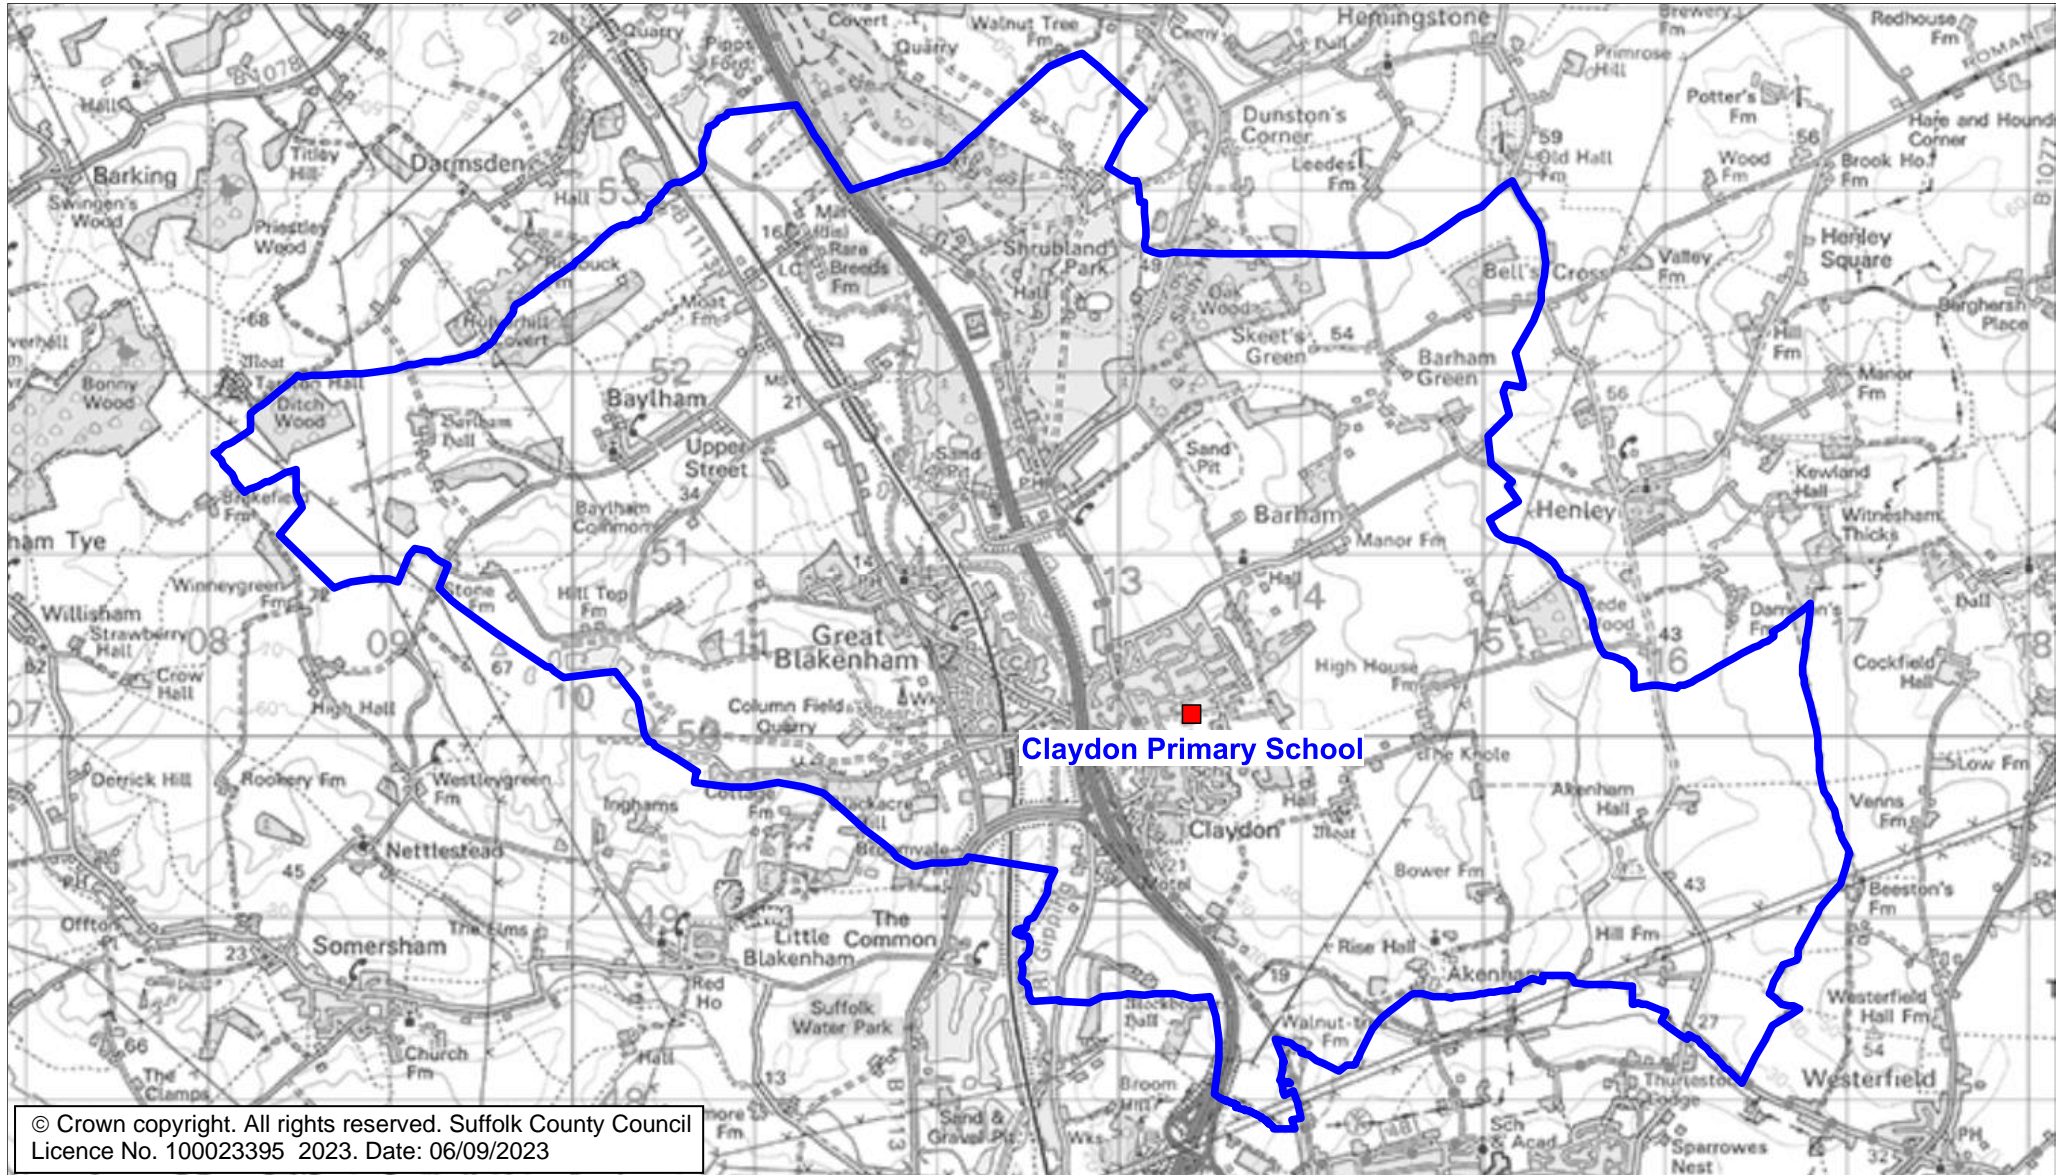

Claydon Primary School Catchment Area

We will only provide SCC funded school travel to your child's catchment area school when it is the nearest suitable school to their home that would have had a place available for them and they meet the distance criteria. Further information can be found at www.suffolk.gov.uk/admissions.

© Crown copyright. All rights reserved. Suffolk County Council
Licence No. 100023395 2023. Date: 06/09/2023

Please note: The boundary shown on this map is intended to give an approximate indication of the catchment area and is correct at the time of printing. It should not be taken to have definitive administrative or legal significance. Note that parts of some catchment areas may be shared with another school. For up-to-date information on a particular address, please contact the Admissions Team on 0345 600 0981.