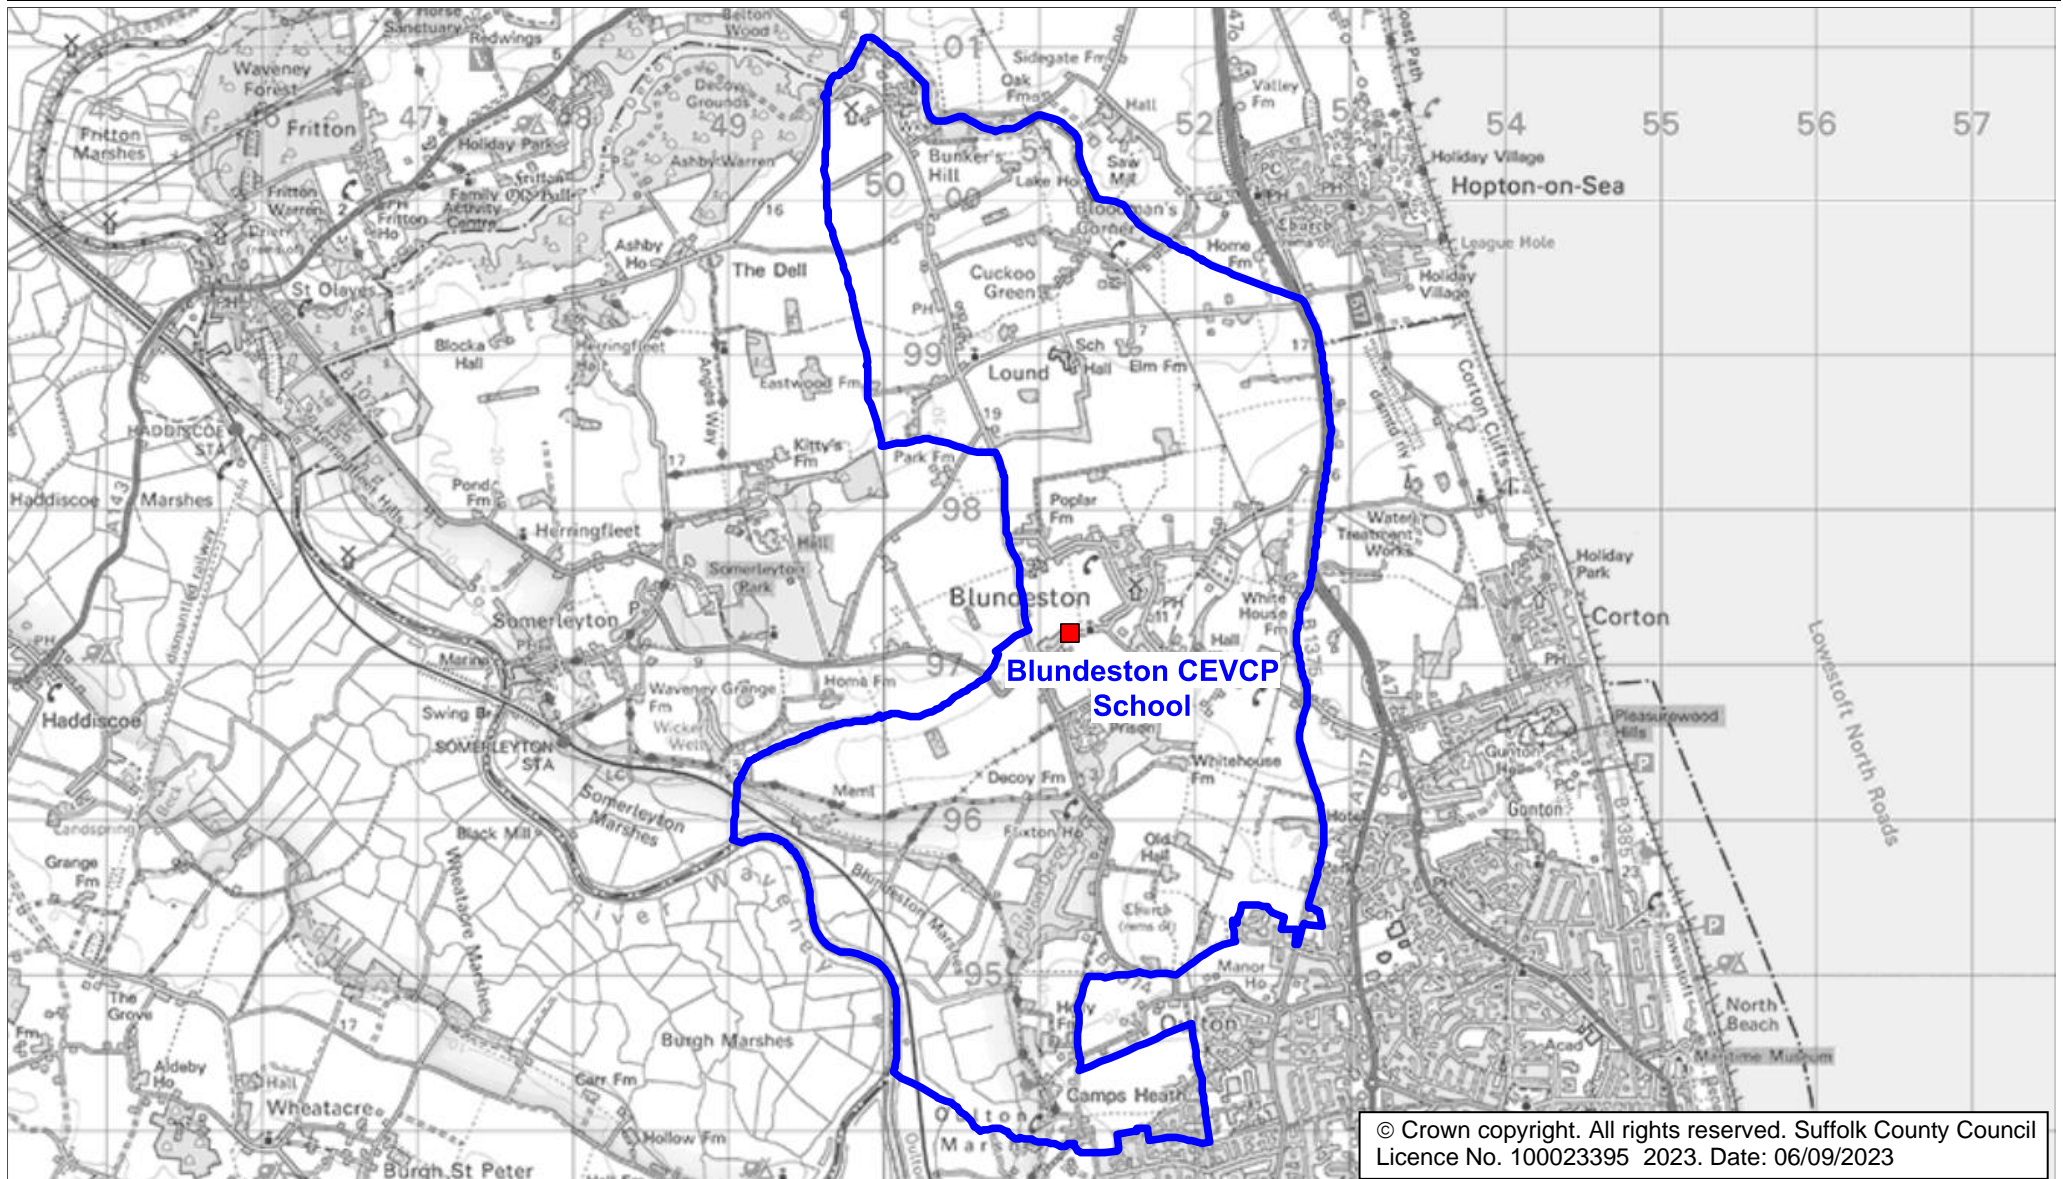

Blundeston CEVCP School Catchment Area

We will only provide SCC funded school travel to your child's catchment area school when it is the nearest suitable school to their home that would have had a place available for them and they meet the distance criteria. Further information can be found at www.suffolk.gov.uk/admissions.

Please note: The boundary shown on this map is intended to give an approximate indication of the catchment area and is correct at the time of printing. It should not be taken to have definitive administrative or legal significance. Note that parts of some catchment areas may be shared with another school. For up-to-date information on a particular address, please contact the Admissions Team on 0345 600 0981.