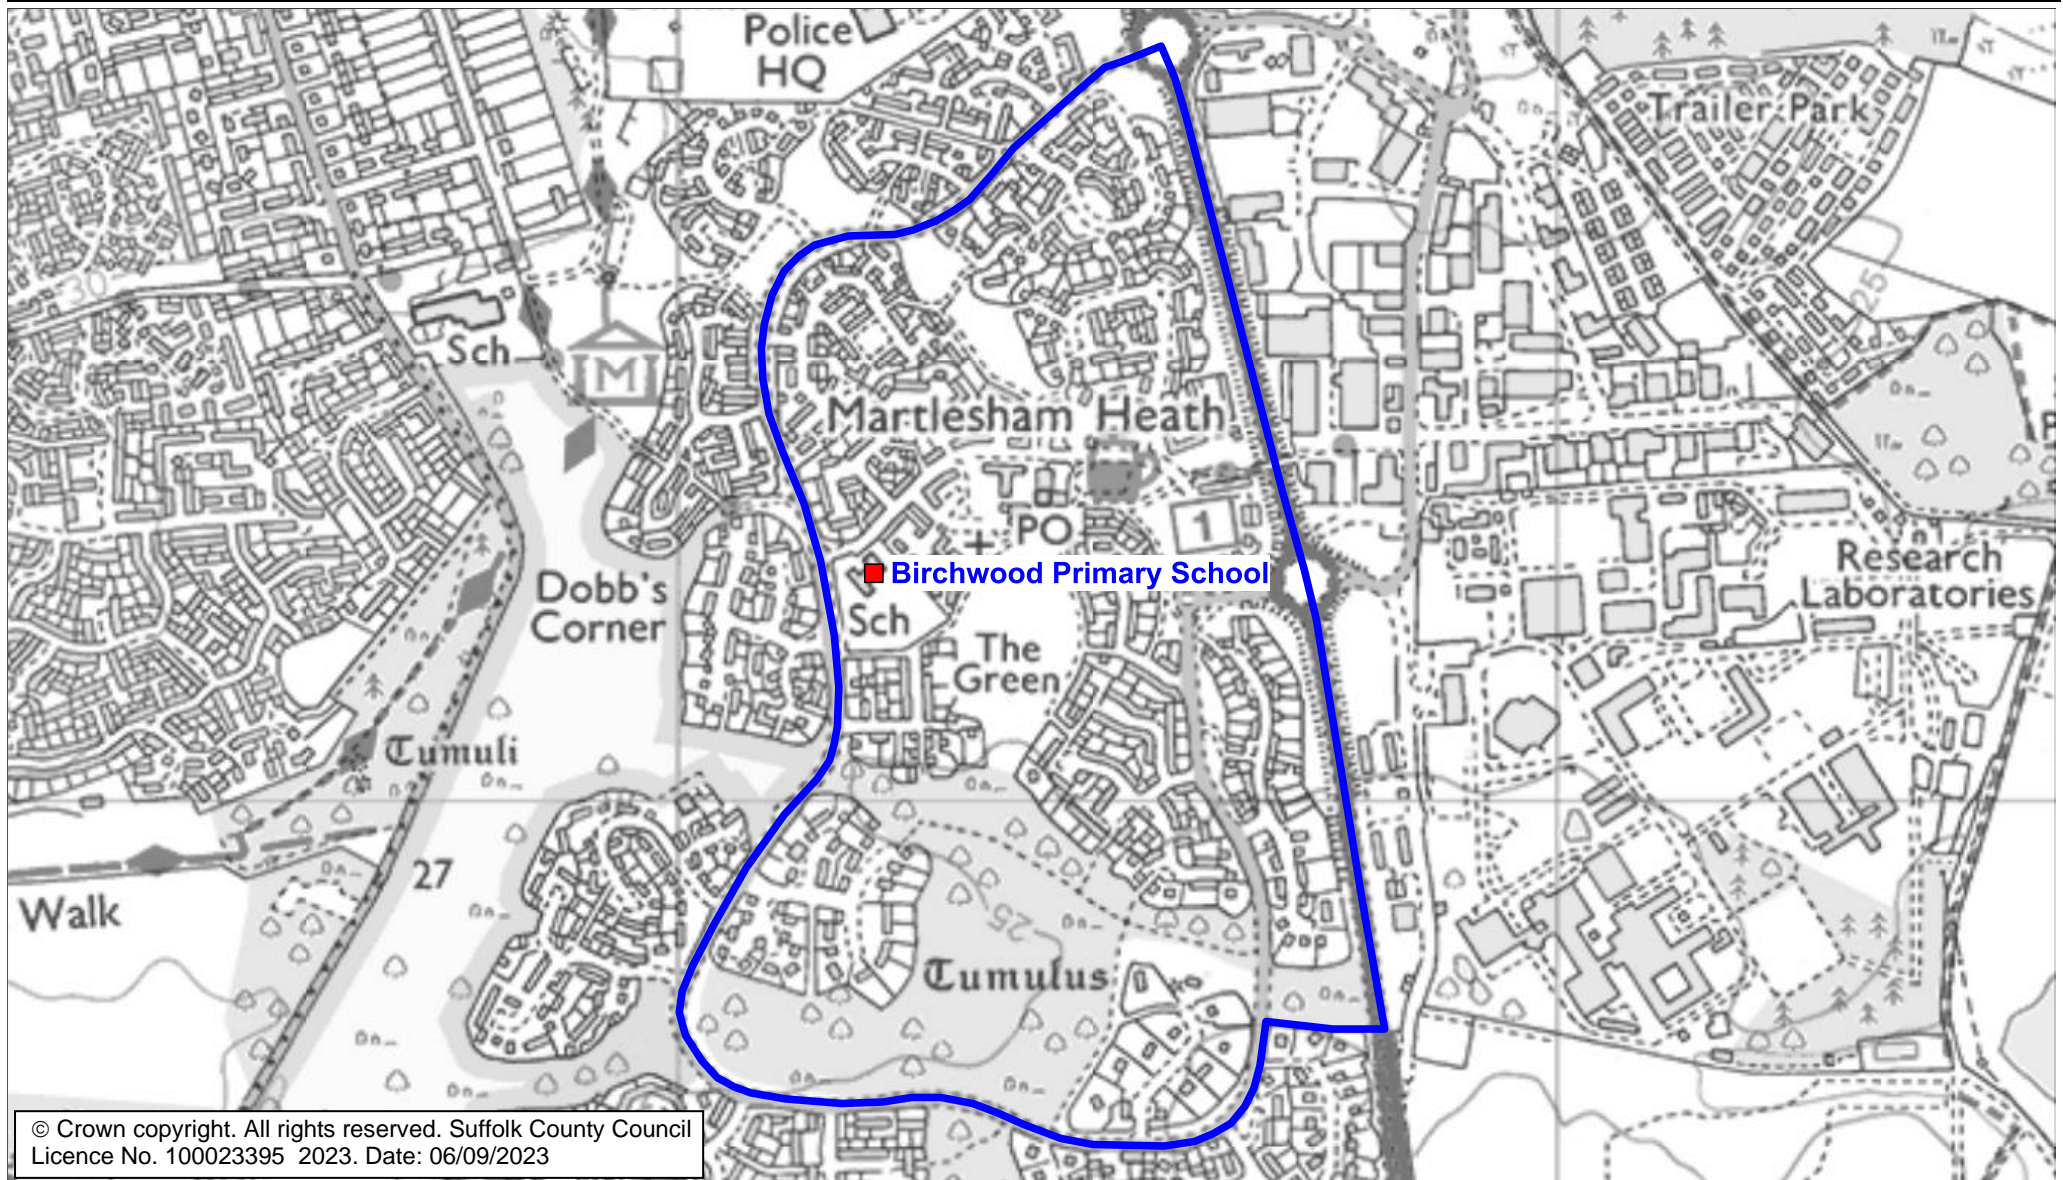

Birchwood Primary School Catchment Area

We will only provide SCC funded school travel to your child's catchment area school when it is the nearest suitable school to their home that would have had a place available for them and they meet the distance criteria. Further information can be found at www.suffolk.gov.uk/admissions.

Please note: The boundary shown on this map is intended to give an approximate indication of the catchment area and is correct at the time of printing. It should not be taken to have definitive administrative or legal significance. Note that parts of some catchment areas may be shared with another school. For up-to-date information on a particular address, please contact the Admissions Team on 0345 600 0981.