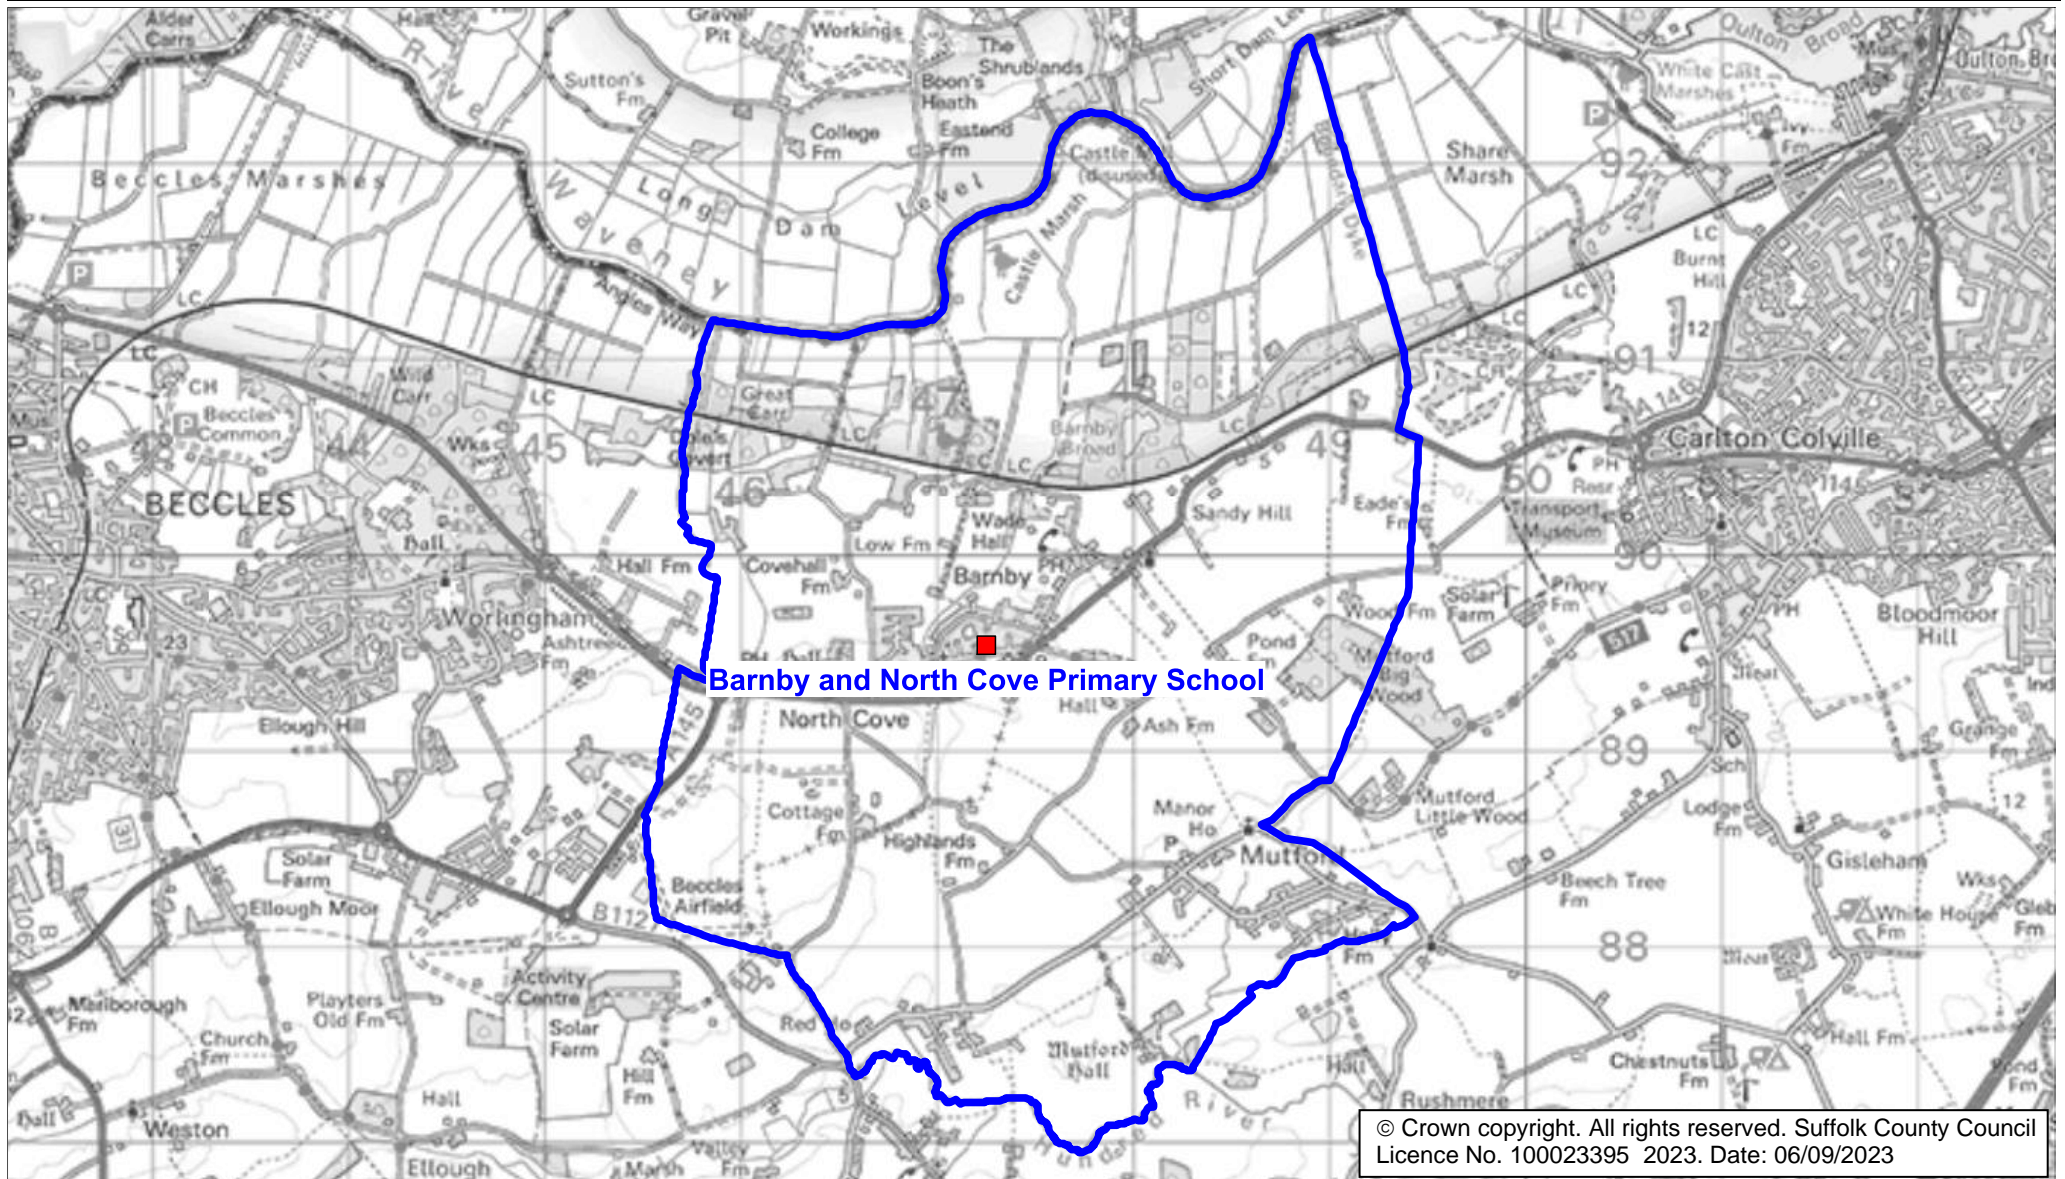

## Barnby and North Cove Primary School Catchment Area

We will only provide SCC funded school travel to your child's catchment area school when it is the nearest suitable school to their home that would have had a place available for them and they meet the distance criteria. Further information can be found at [www.suffolk.gov.uk/admissions](http://www.suffolk.gov.uk/admissions).

**Please note:** The boundary shown on this map is intended to give an approximate indication of the catchment area and is correct at the time of printing. It should not be taken to have definitive administrative or legal significance. Note that parts of some catchment areas may be shared with another school. For up-to-date information on a particular address, please contact the Admissions Team on 0345 600 0981.