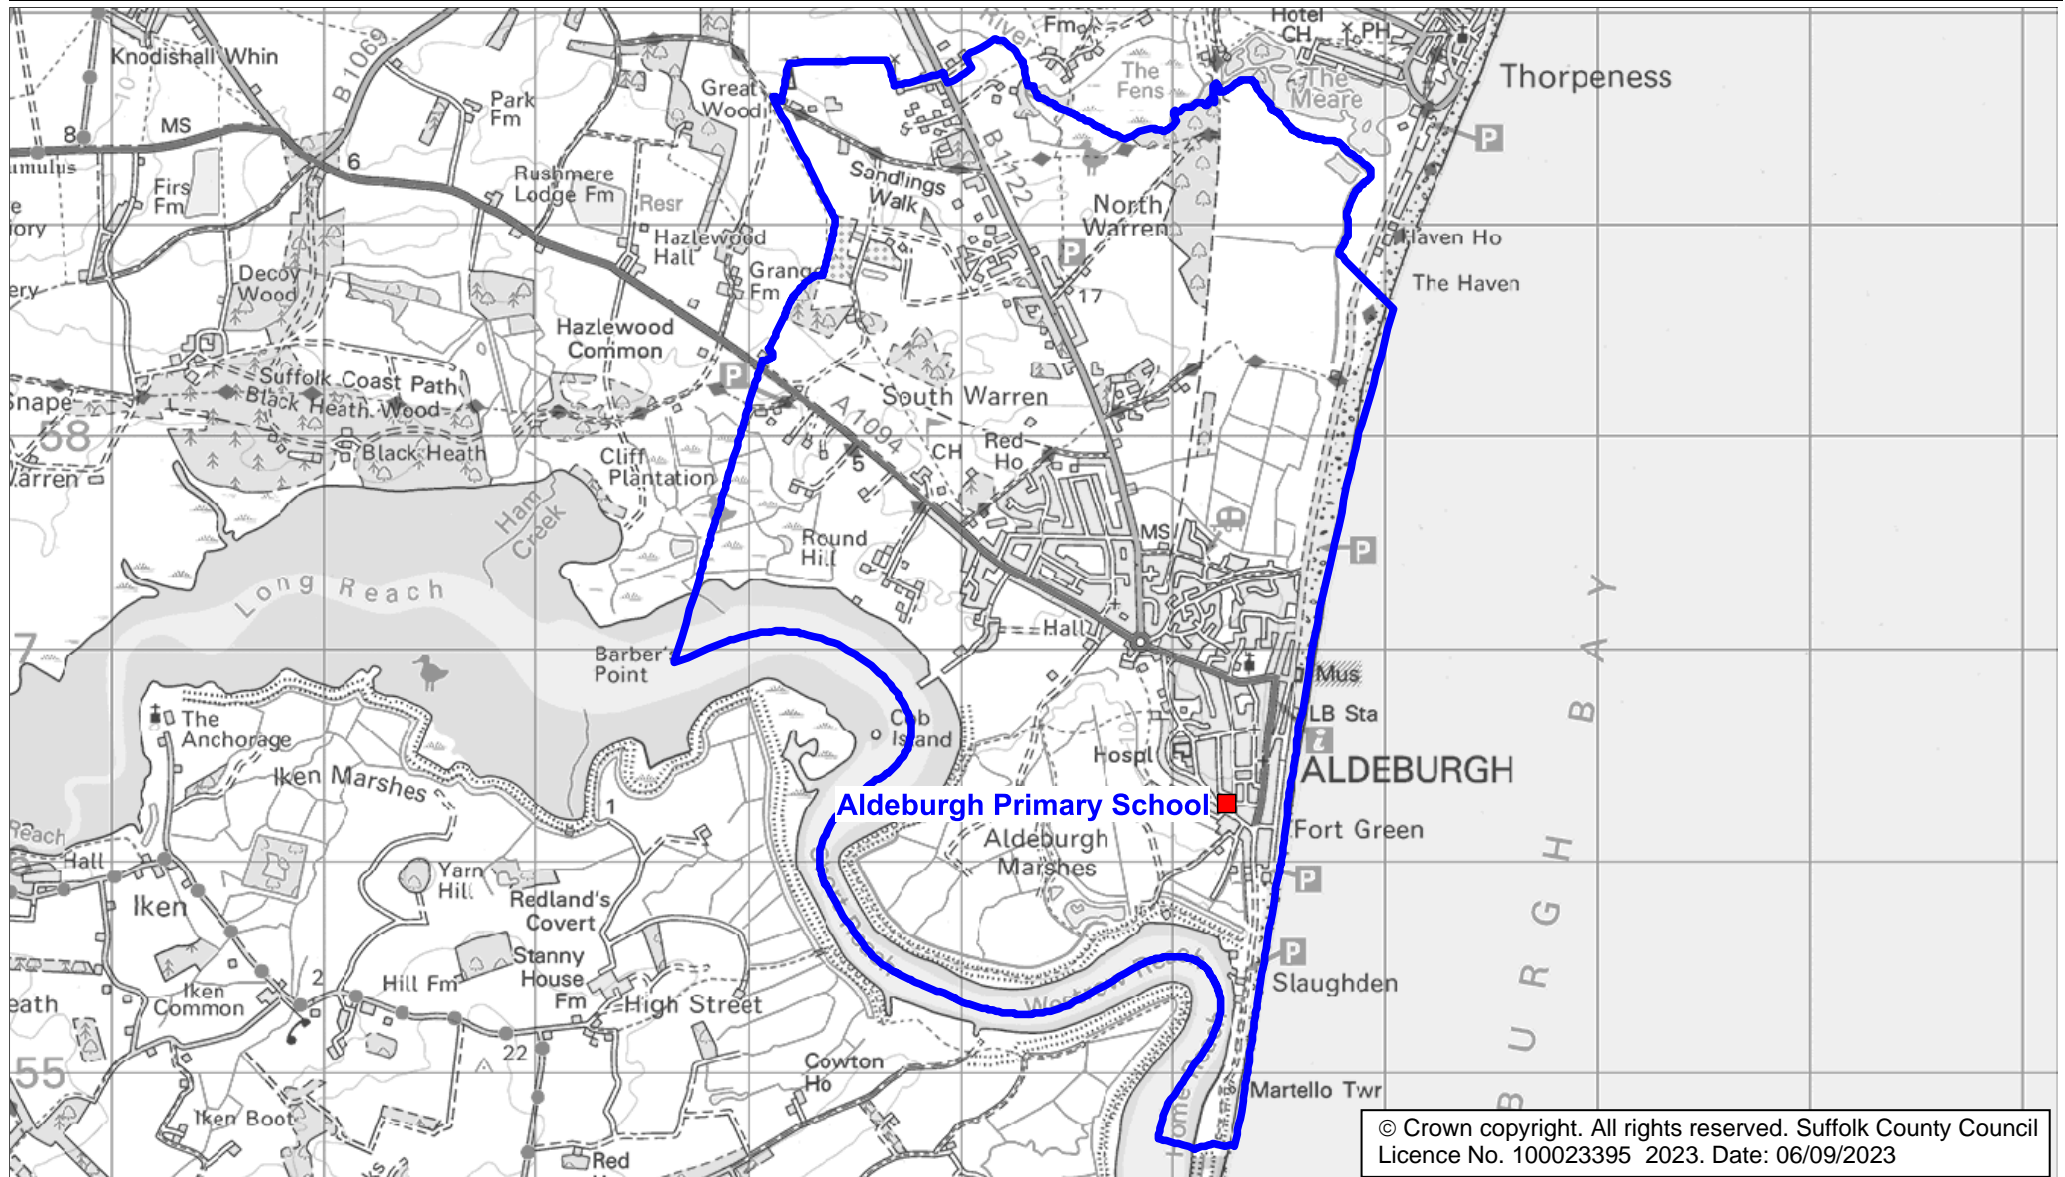

Aldeburgh Primary School Catchment Area

We will only provide SCC funded school travel to your child's catchment area school when it is the nearest suitable school to their home that would have had a place available for them and they meet the distance criteria. Further information can be found at www.suffolk.gov.uk/admissions.

Please note: The boundary shown on this map is intended to give an approximate indication of the catchment area and is correct at the time of printing. It should not be taken to have definitive administrative or legal significance. Note that parts of some catchment areas may be shared with another school. For up-to-date information on a particular address, please contact the Admissions Team on 0345 600 0981.