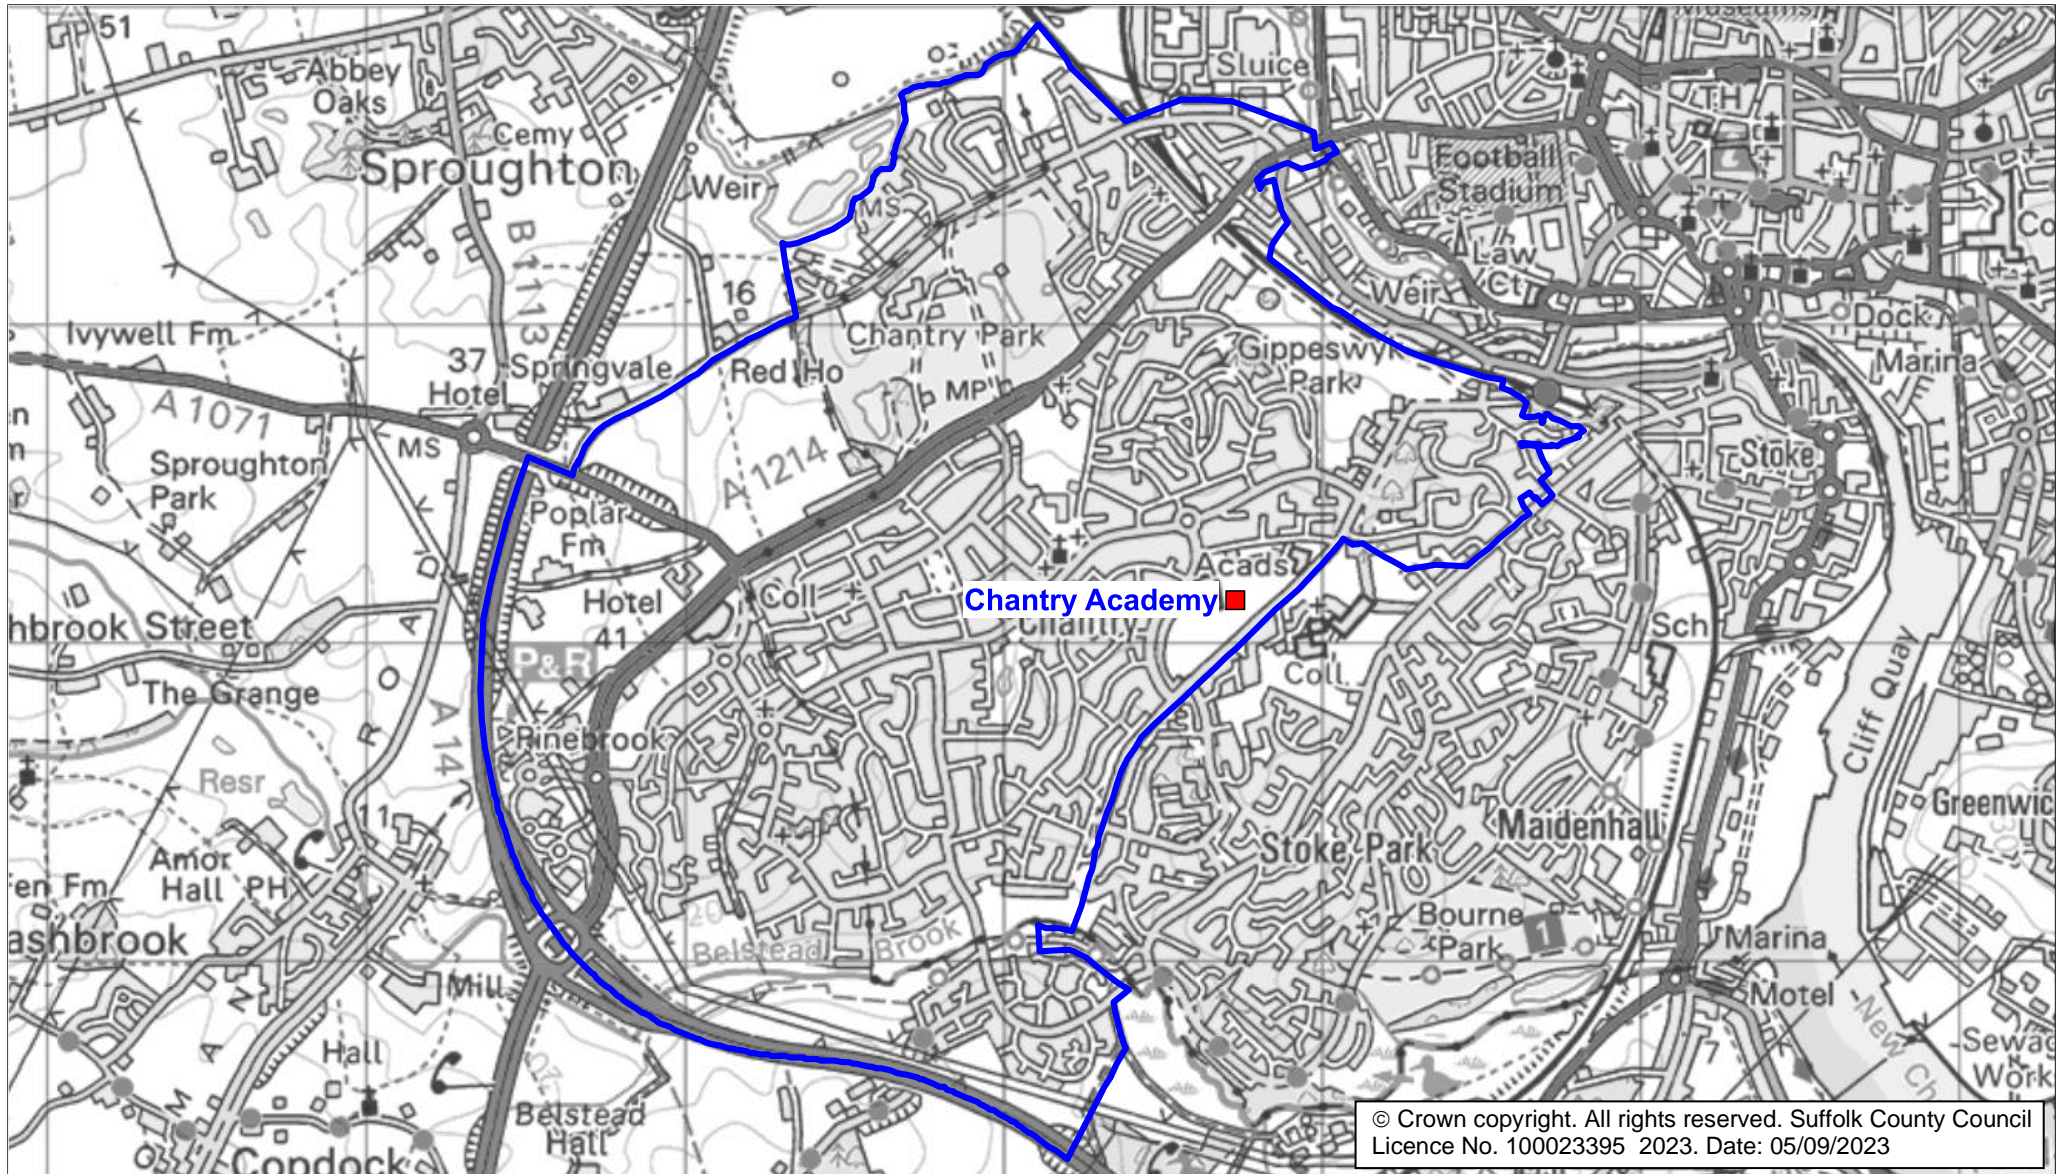

Chantry Academy Catchment Area

We will only provide SCC funded school travel to your child's catchment area school when it is the nearest suitable school to their home that would have had a place available for them and they meet the distance criteria. Further information can be found at www.suffolk.gov.uk/admissions.

© Crown copyright. All rights reserved. Suffolk County Council
Licence No. 100023395 2023. Date: 05/09/2023

Please note: The boundary shown on this map is intended to give an approximate indication of the catchment area and is correct at the time of printing. It should not be taken to have definitive administrative or legal significance. Note that parts of some catchment areas may be shared with another school. For up-to-date information on a particular address, please contact the Admissions Team on 0345 600 0981.