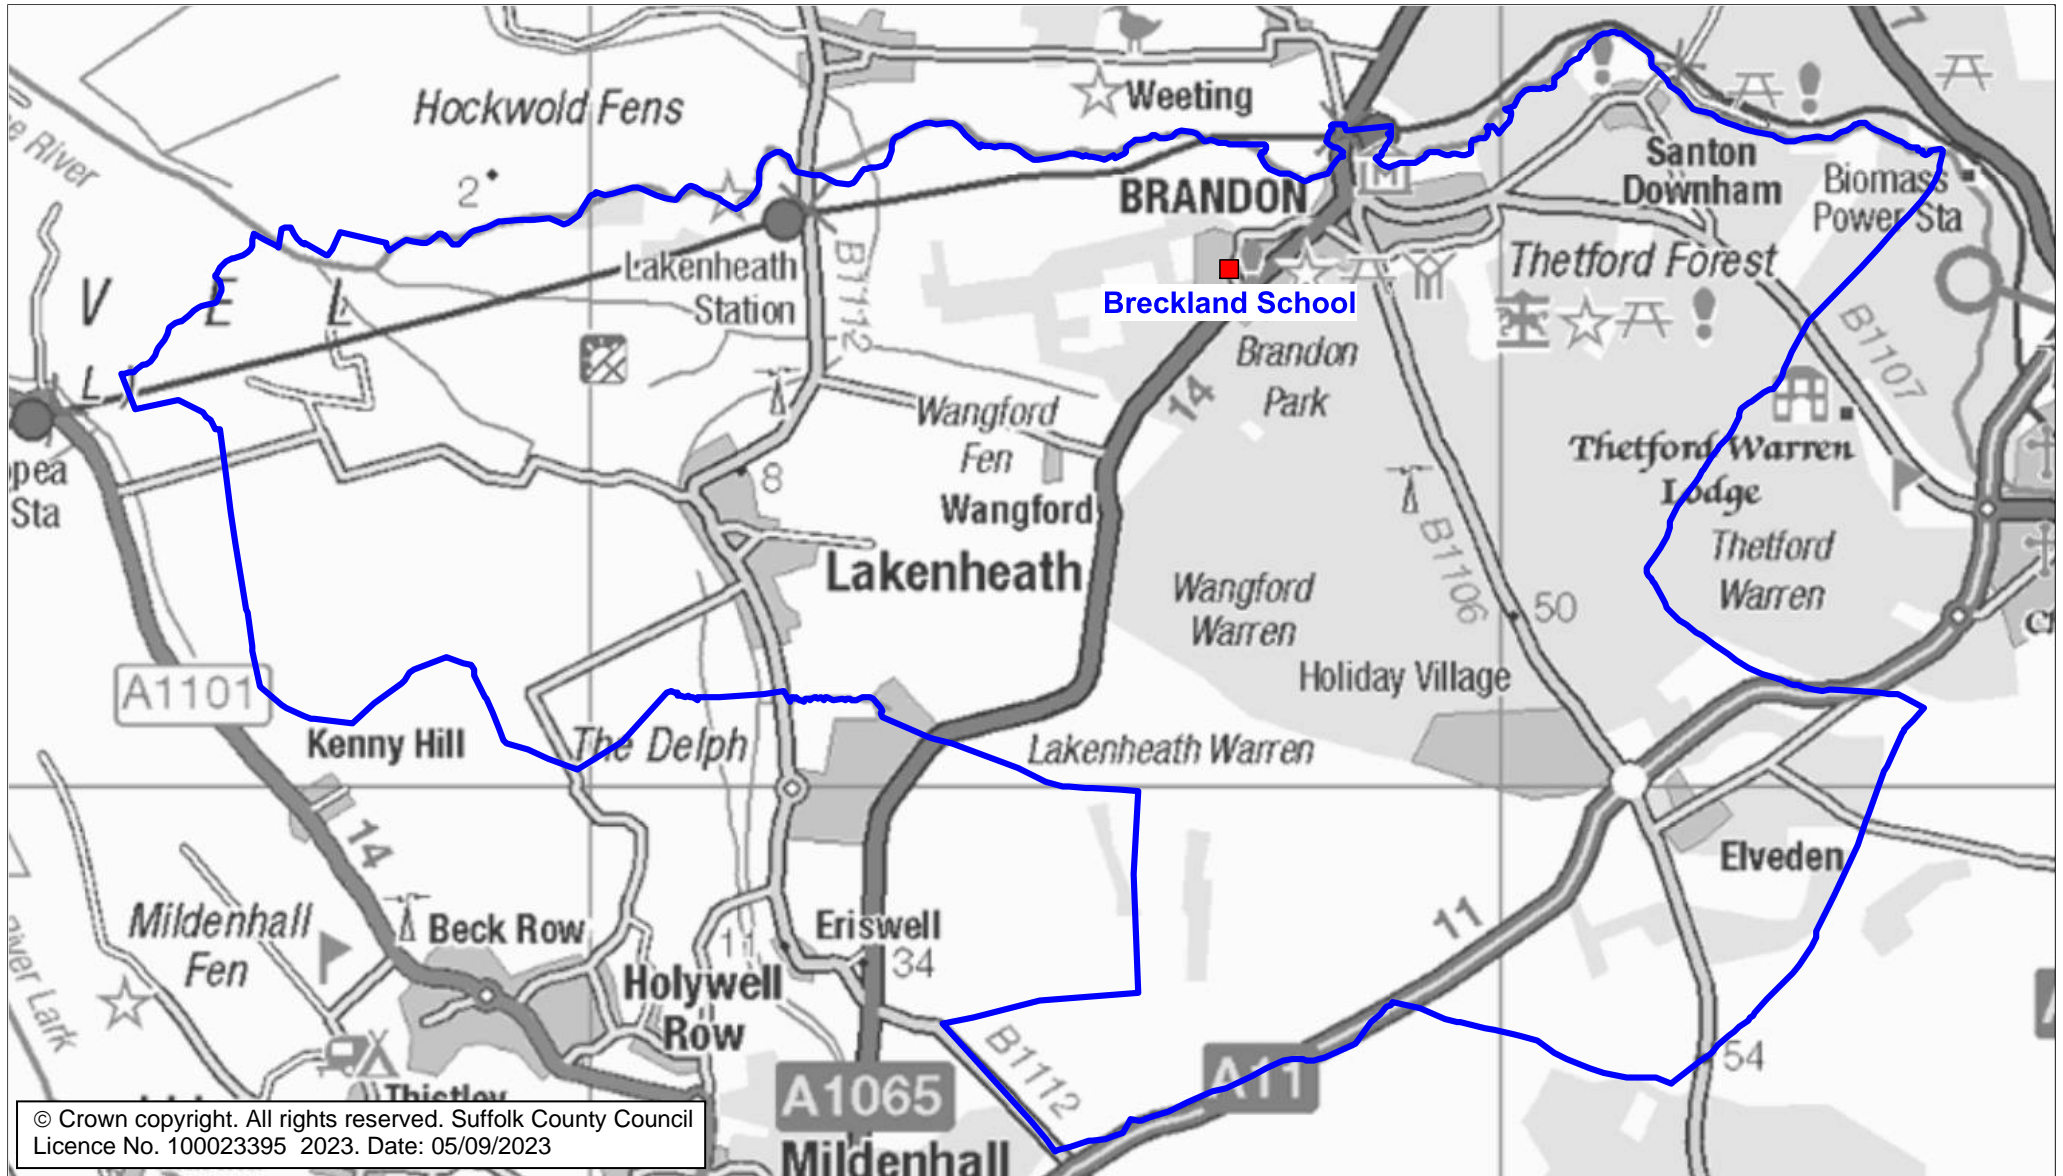

Breckland School Catchment Area

We will only provide SCC funded school travel to your child's catchment area school when it is the nearest suitable school to their home that would have had a place available for them and they meet the distance criteria. Further information can be found at www.suffolk.gov.uk/admissions.

Please note: The boundary shown on this map is intended to give an approximate indication of the catchment area and is correct at the time of printing. It should not be taken to have definitive administrative or legal significance. Note that parts of some catchment areas may be shared with another school. For up-to-date information on a particular address, please contact the Admissions Team on 0345 600 0981.