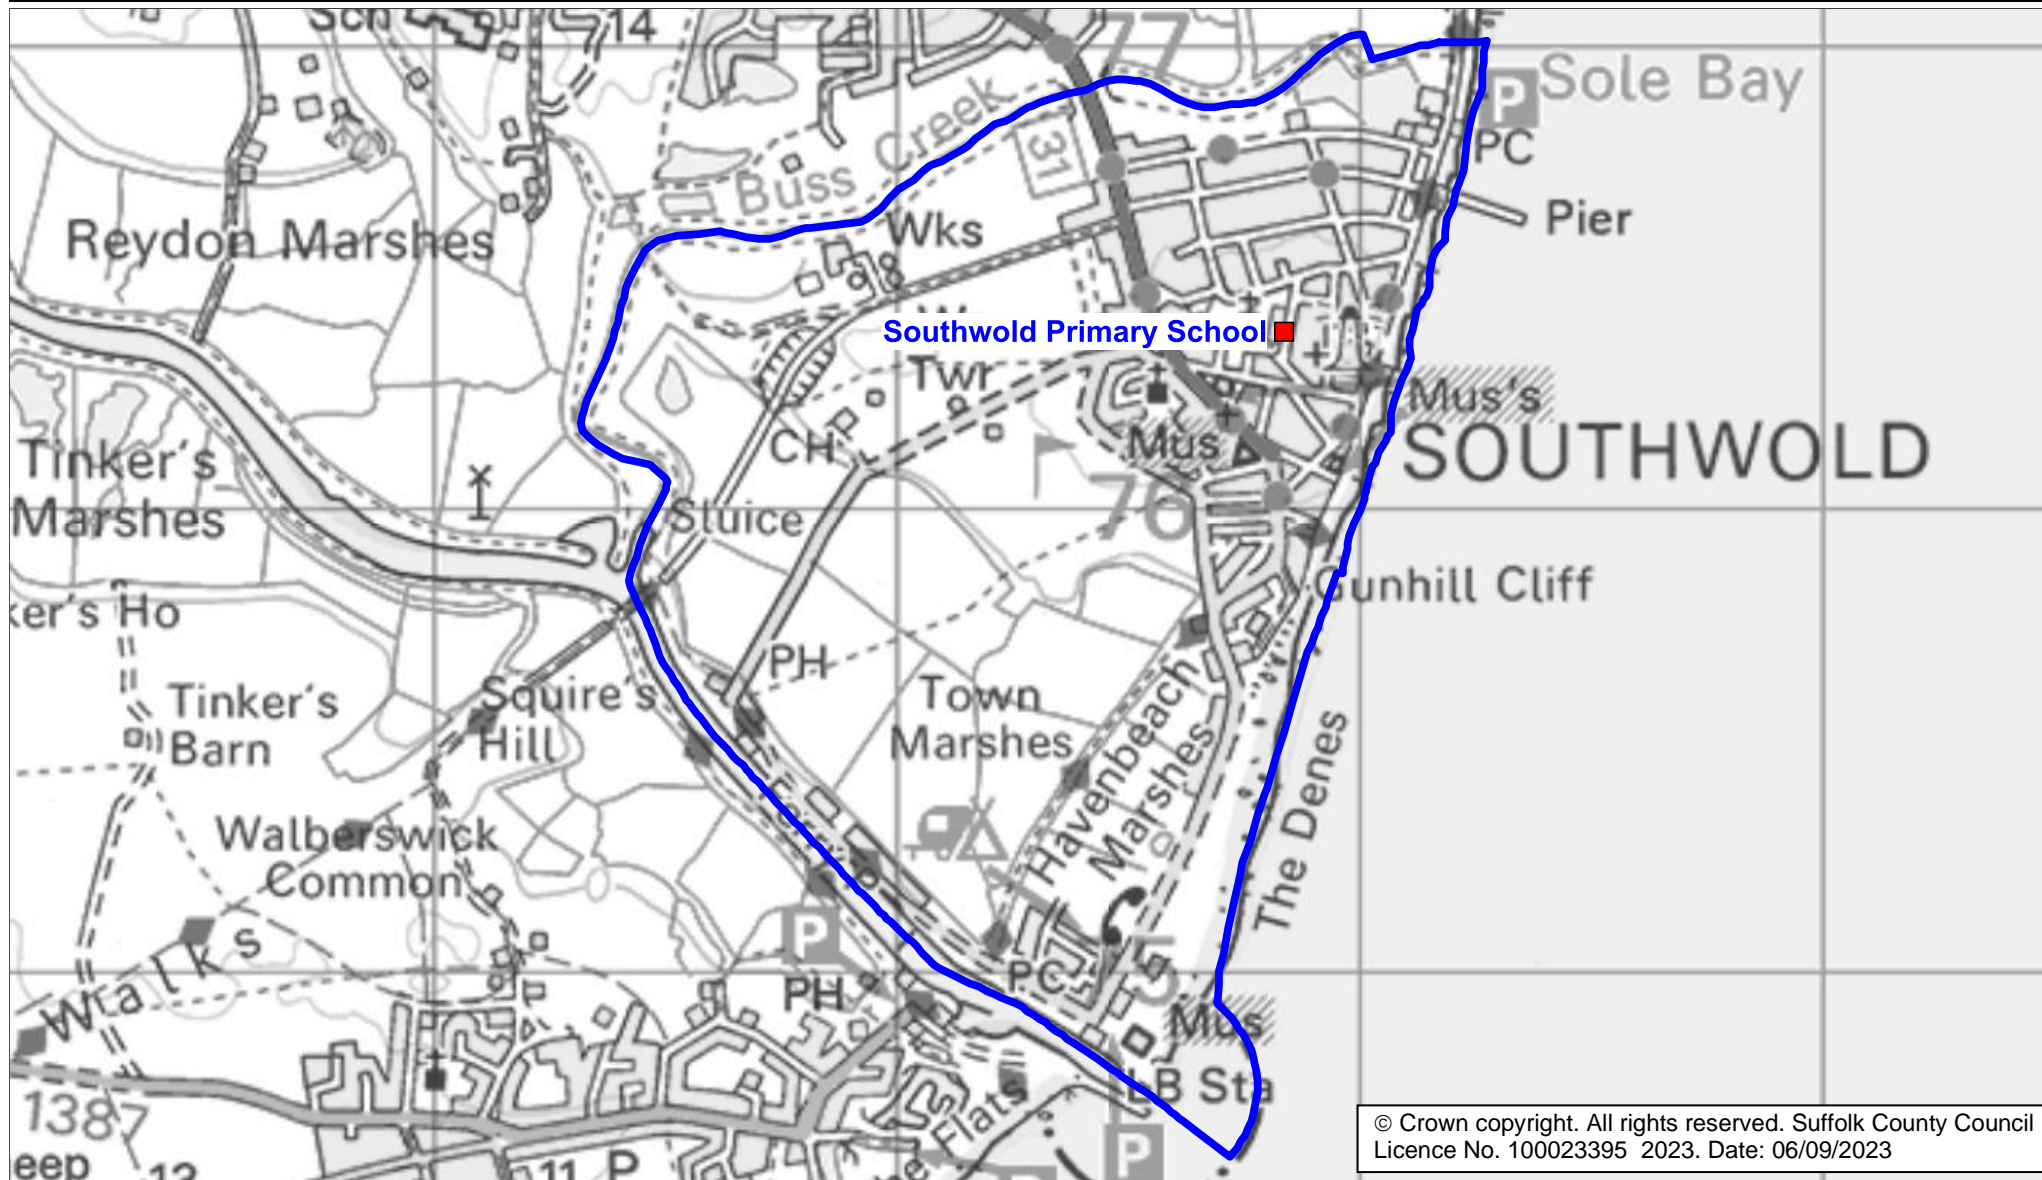

Southwold Primary School Catchment Area

We will only provide SCC funded school travel to your child's catchment area school when it is the nearest suitable school to their home that would have had a place available for them and they meet the distance criteria. Further information can be found at www.suffolk.gov.uk/admissions.

Please note: The boundary shown on this map is intended to give an approximate indication of the catchment area and is correct at the time of printing. It should not be taken to have definitive administrative or legal significance. Note that parts of some catchment areas may be shared with another school. For up-to-date information on a particular address, please contact the Admissions Team on 0345 600 0981.