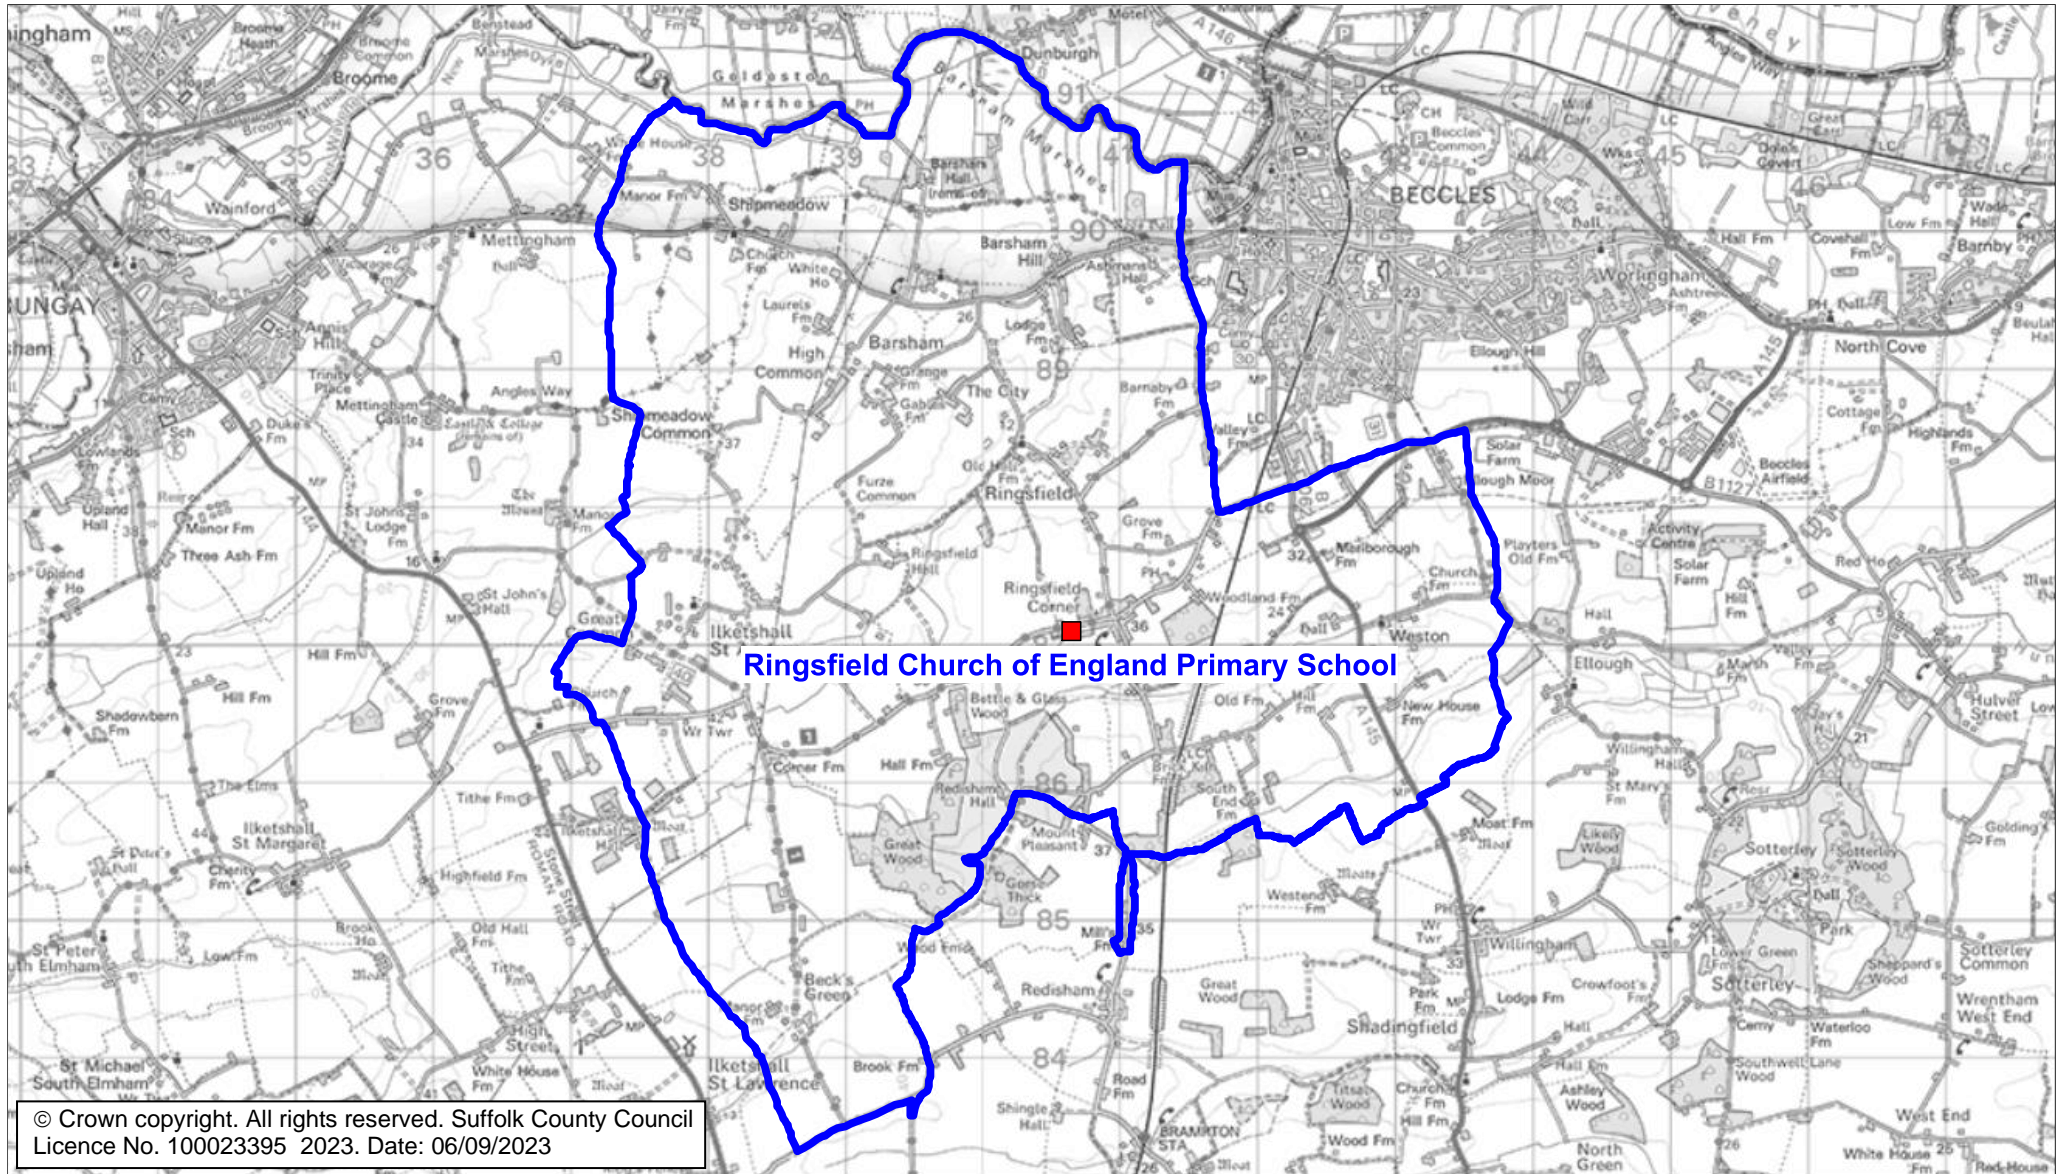

## Ringsfield Church of England Primary School Catchment Area

We will only provide SCC funded school travel to your child's catchment area school when it is the nearest suitable school to their home that would have had a place available for them and they meet the distance criteria. Further information can be found at [www.suffolk.gov.uk/admissions](http://www.suffolk.gov.uk/admissions).

© Crown copyright. All rights reserved. Suffolk County Council  
Licence No. 100023395 2023. Date: 06/09/2023

**Please note:** The boundary shown on this map is intended to give an approximate indication of the catchment area and is correct at the time of printing. It should not be taken to have definitive administrative or legal significance. Note that parts of some catchment areas may be shared with another school. For up-to-date information on a particular address, please contact the Admissions Team on 0345 600 0981.