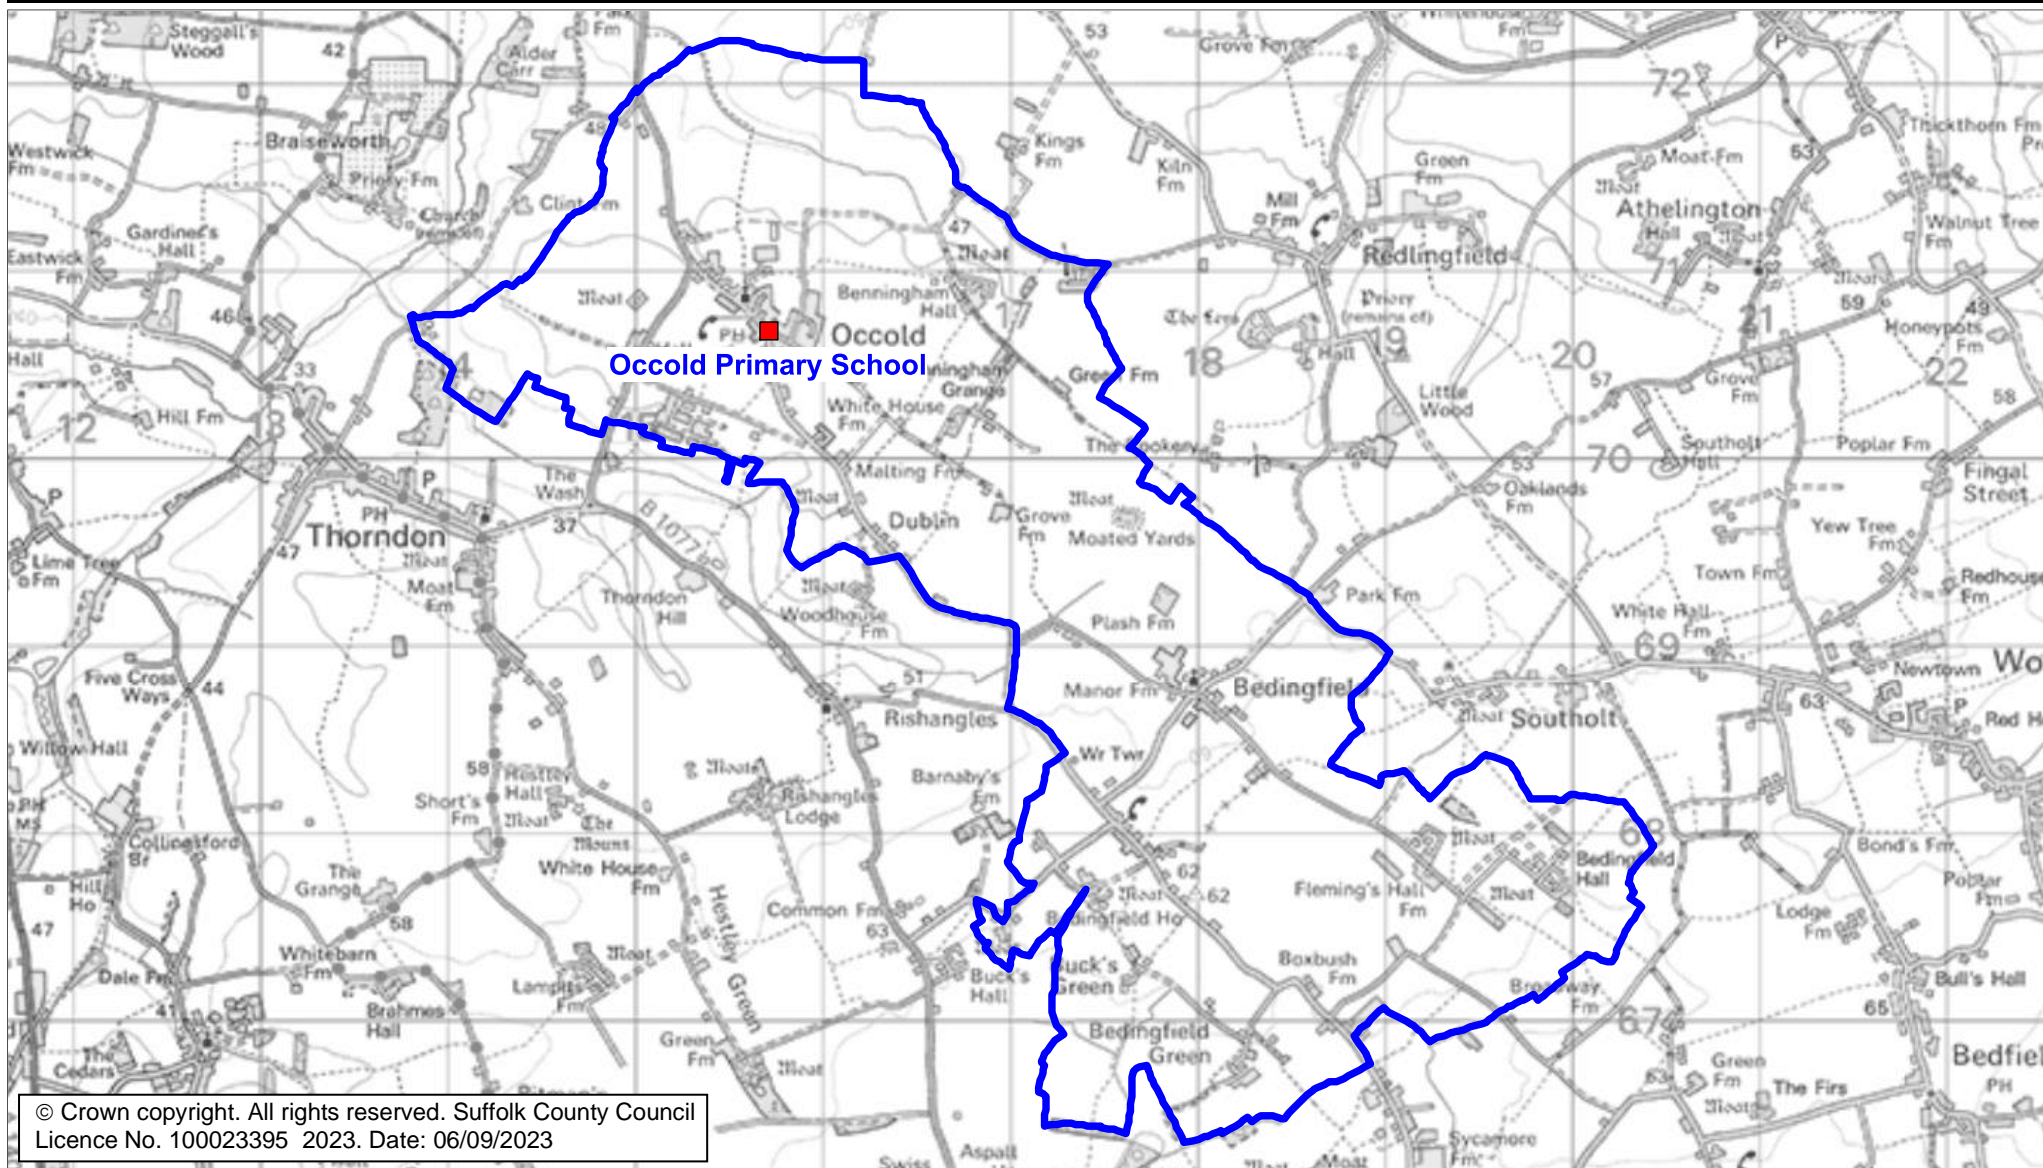

Occold Primary School Catchment Area

We will only provide SCC funded school travel to your child's catchment area school when it is the nearest suitable school to their home that would have had a place available for them and they meet the distance criteria. Further information can be found at www.suffolk.gov.uk/admissions.

© Crown copyright. All rights reserved. Suffolk County Council
Licence No. 100023395 2023. Date: 06/09/2023

Please note: The boundary shown on this map is intended to give an approximate indication of the catchment area and is correct at the time of printing. It should not be taken to have definitive administrative or legal significance. Note that parts of some catchment areas may be shared with another school. For up-to-date information on a particular address, please contact the Admissions Team on 0345 600 0981.