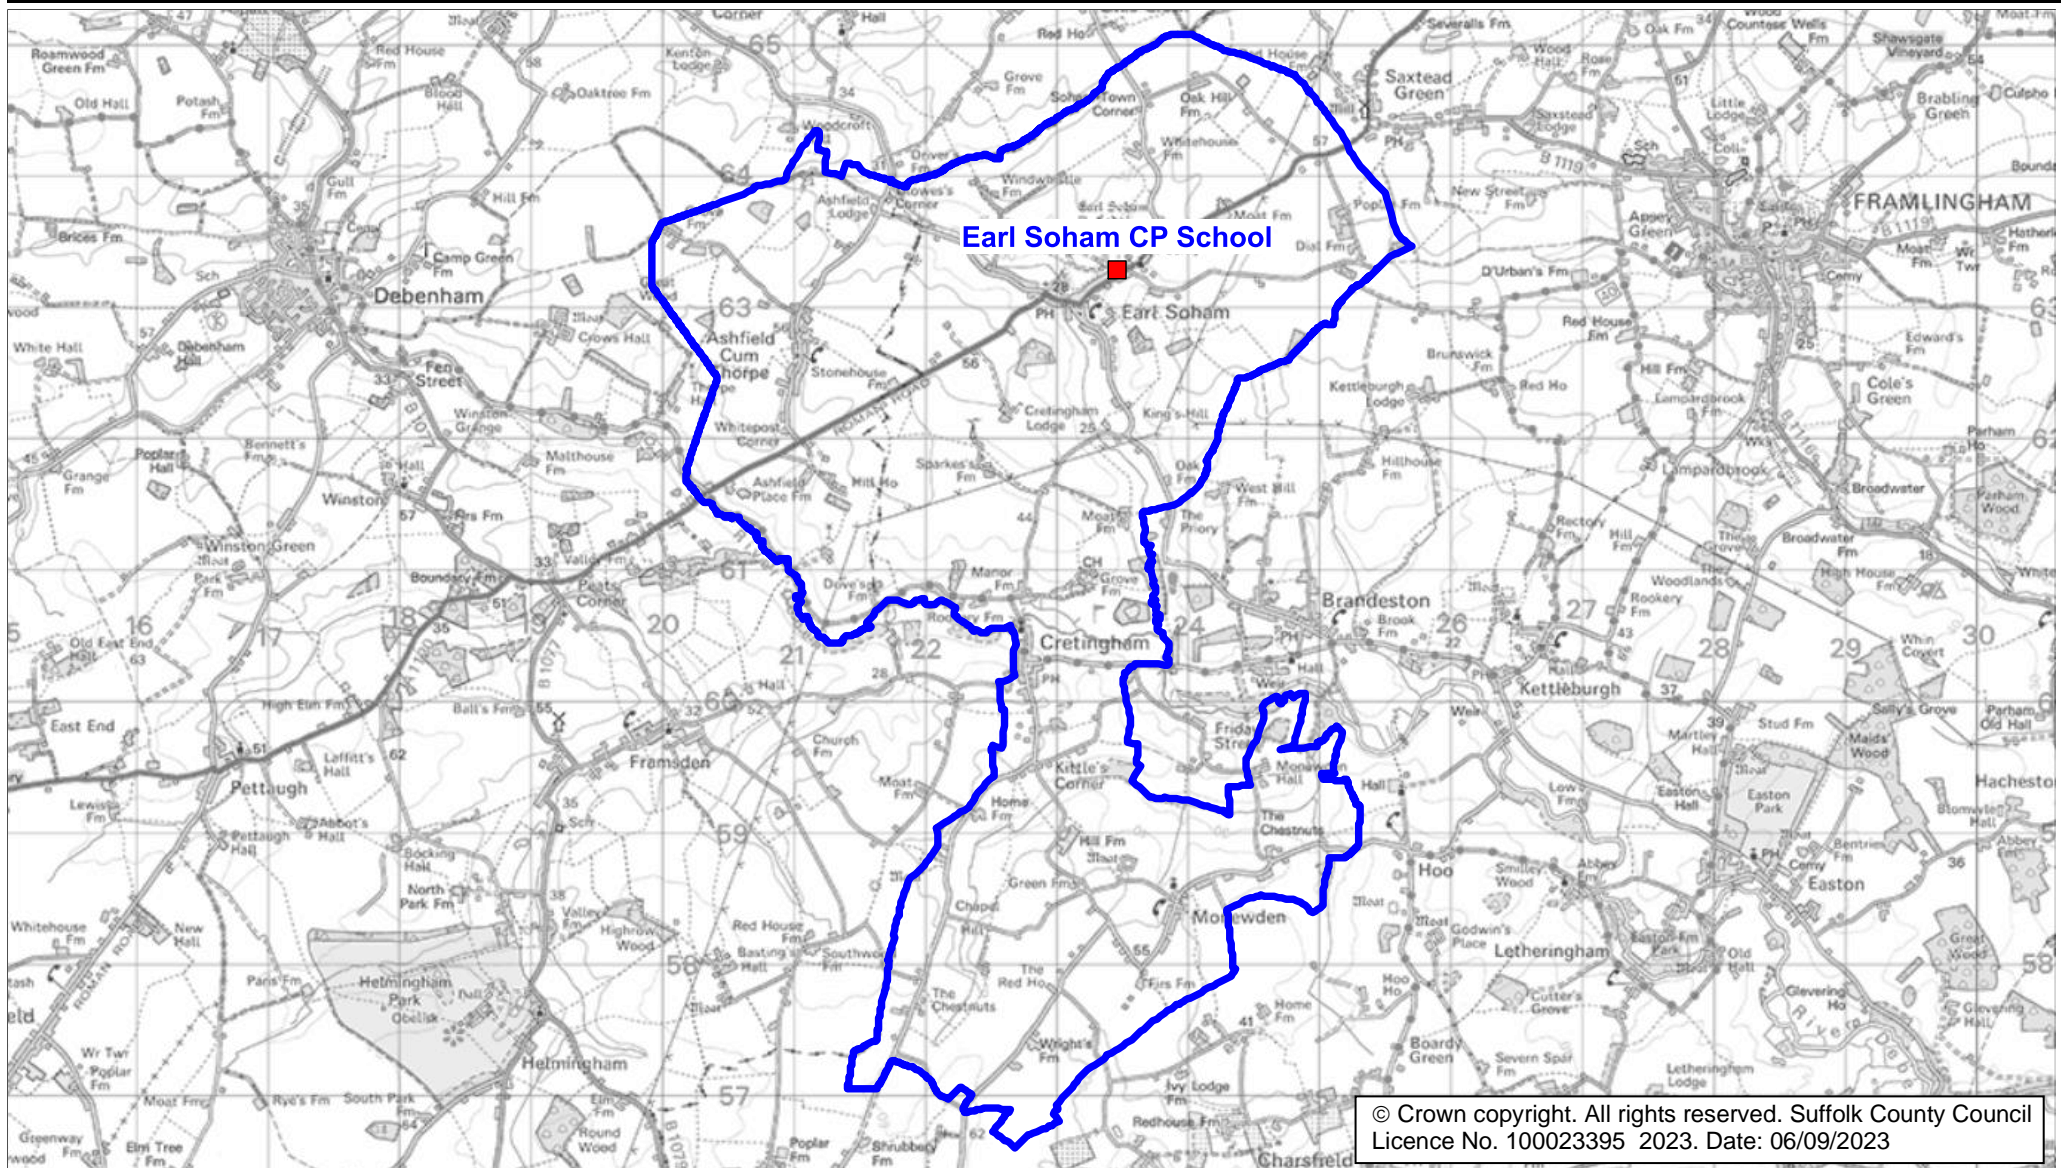

Earl Soham CP School Catchment Area

We will only provide SCC funded school travel to your child's catchment area school when it is the nearest suitable school to their home that would have had a place available for them and they meet the distance criteria. Further information can be found at www.suffolk.gov.uk/admissions.

Please note: The boundary shown on this map is intended to give an approximate indication of the catchment area and is correct at the time of printing. It should not be taken to have definitive administrative or legal significance. Note that parts of some catchment areas may be shared with another school. For up-to-date information on a particular address, please contact the Admissions Team on 0345 600 0981.