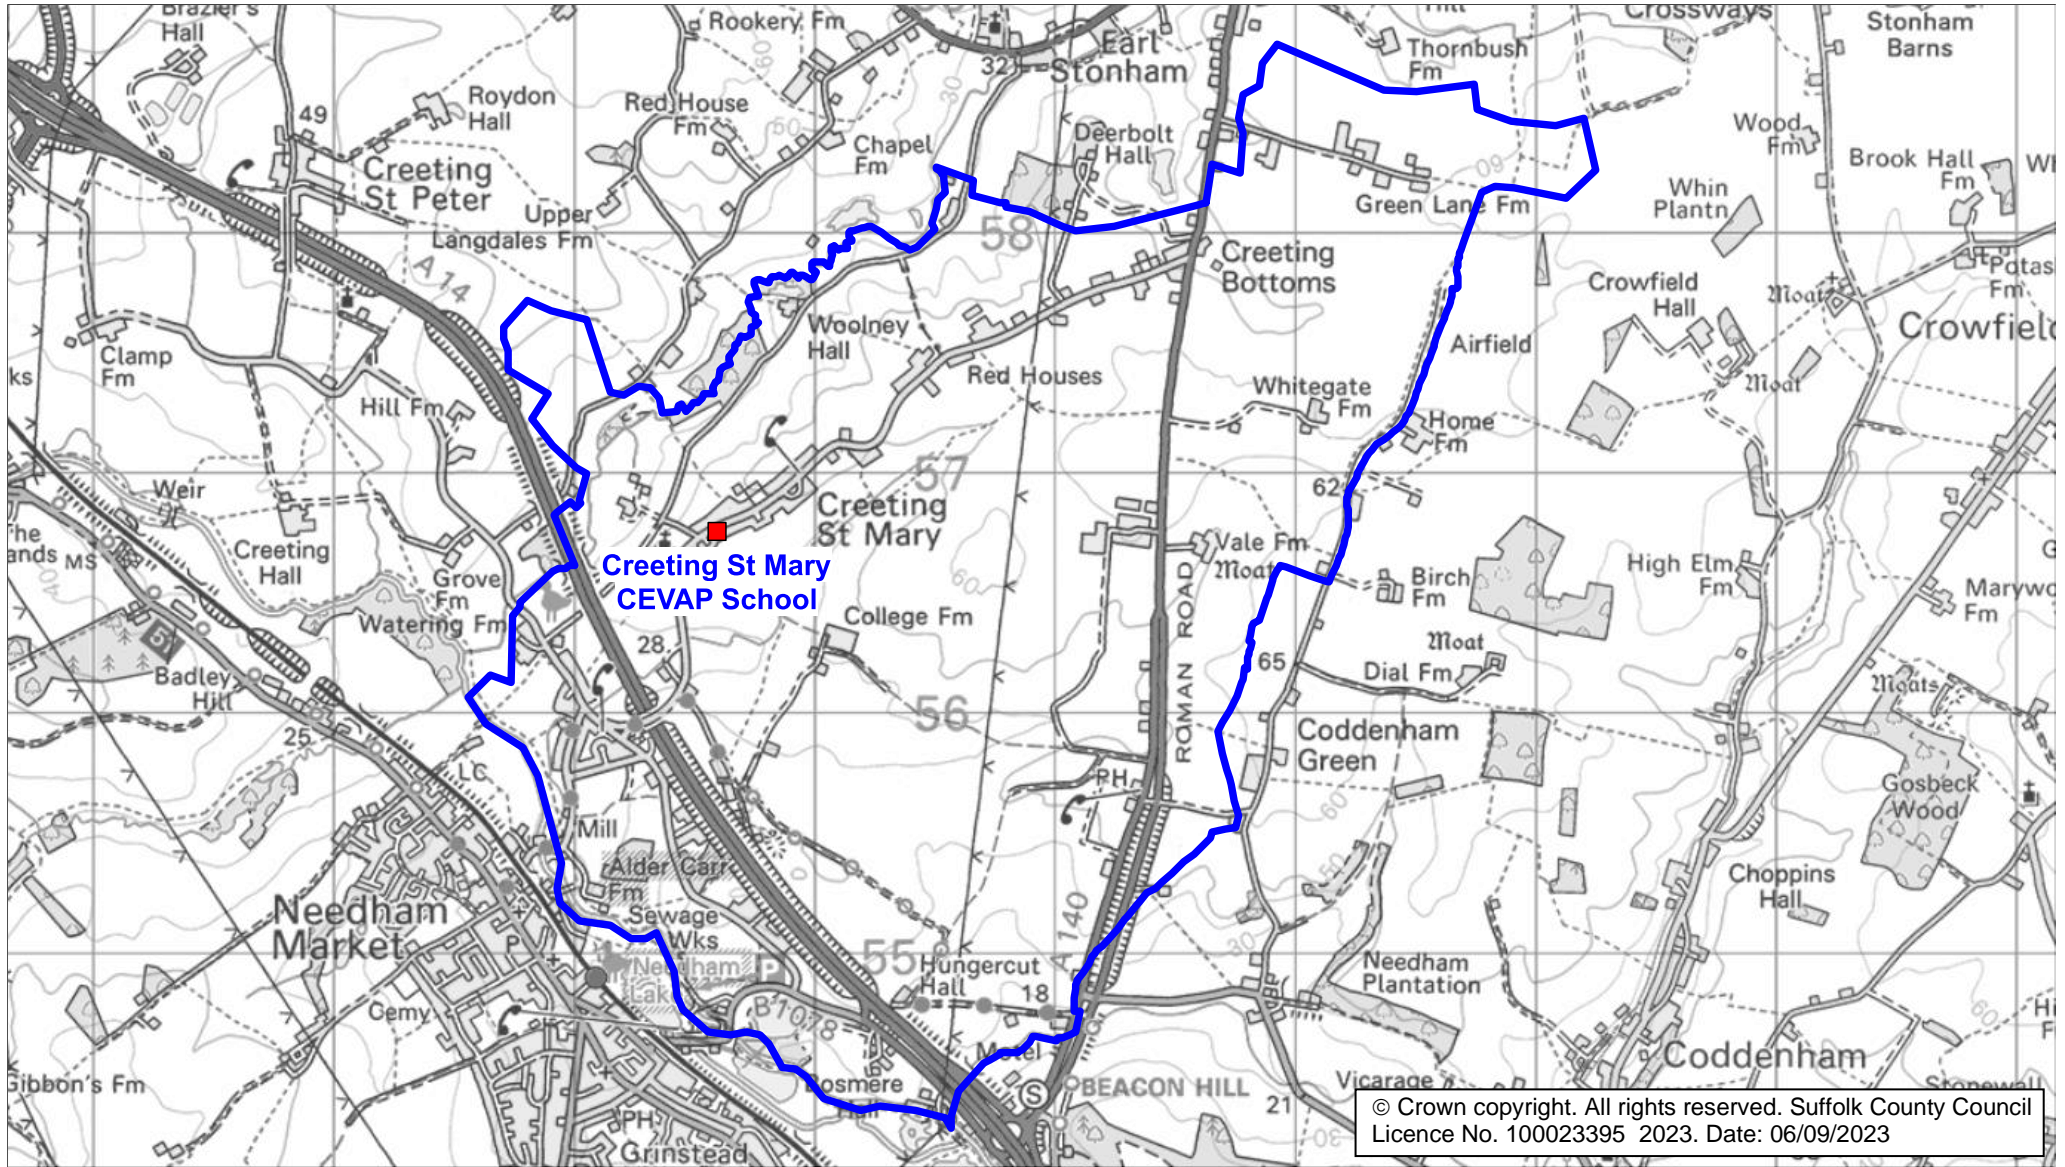

Creting St Mary CEVAP School Catchment Area

We will only provide SCC funded school travel to your child's catchment area school when it is the nearest suitable school to their home that would have had a place available for them and they meet the distance criteria. Further information can be found at www.suffolk.gov.uk/admissions.

Please note: The boundary shown on this map is intended to give an approximate indication of the catchment area and is correct at the time of printing. It should not be taken to have definitive administrative or legal significance. Note that parts of some catchment areas may be shared with another school. For up-to-date information on a particular address, please contact the Admissions Team on 0345 600 0981.