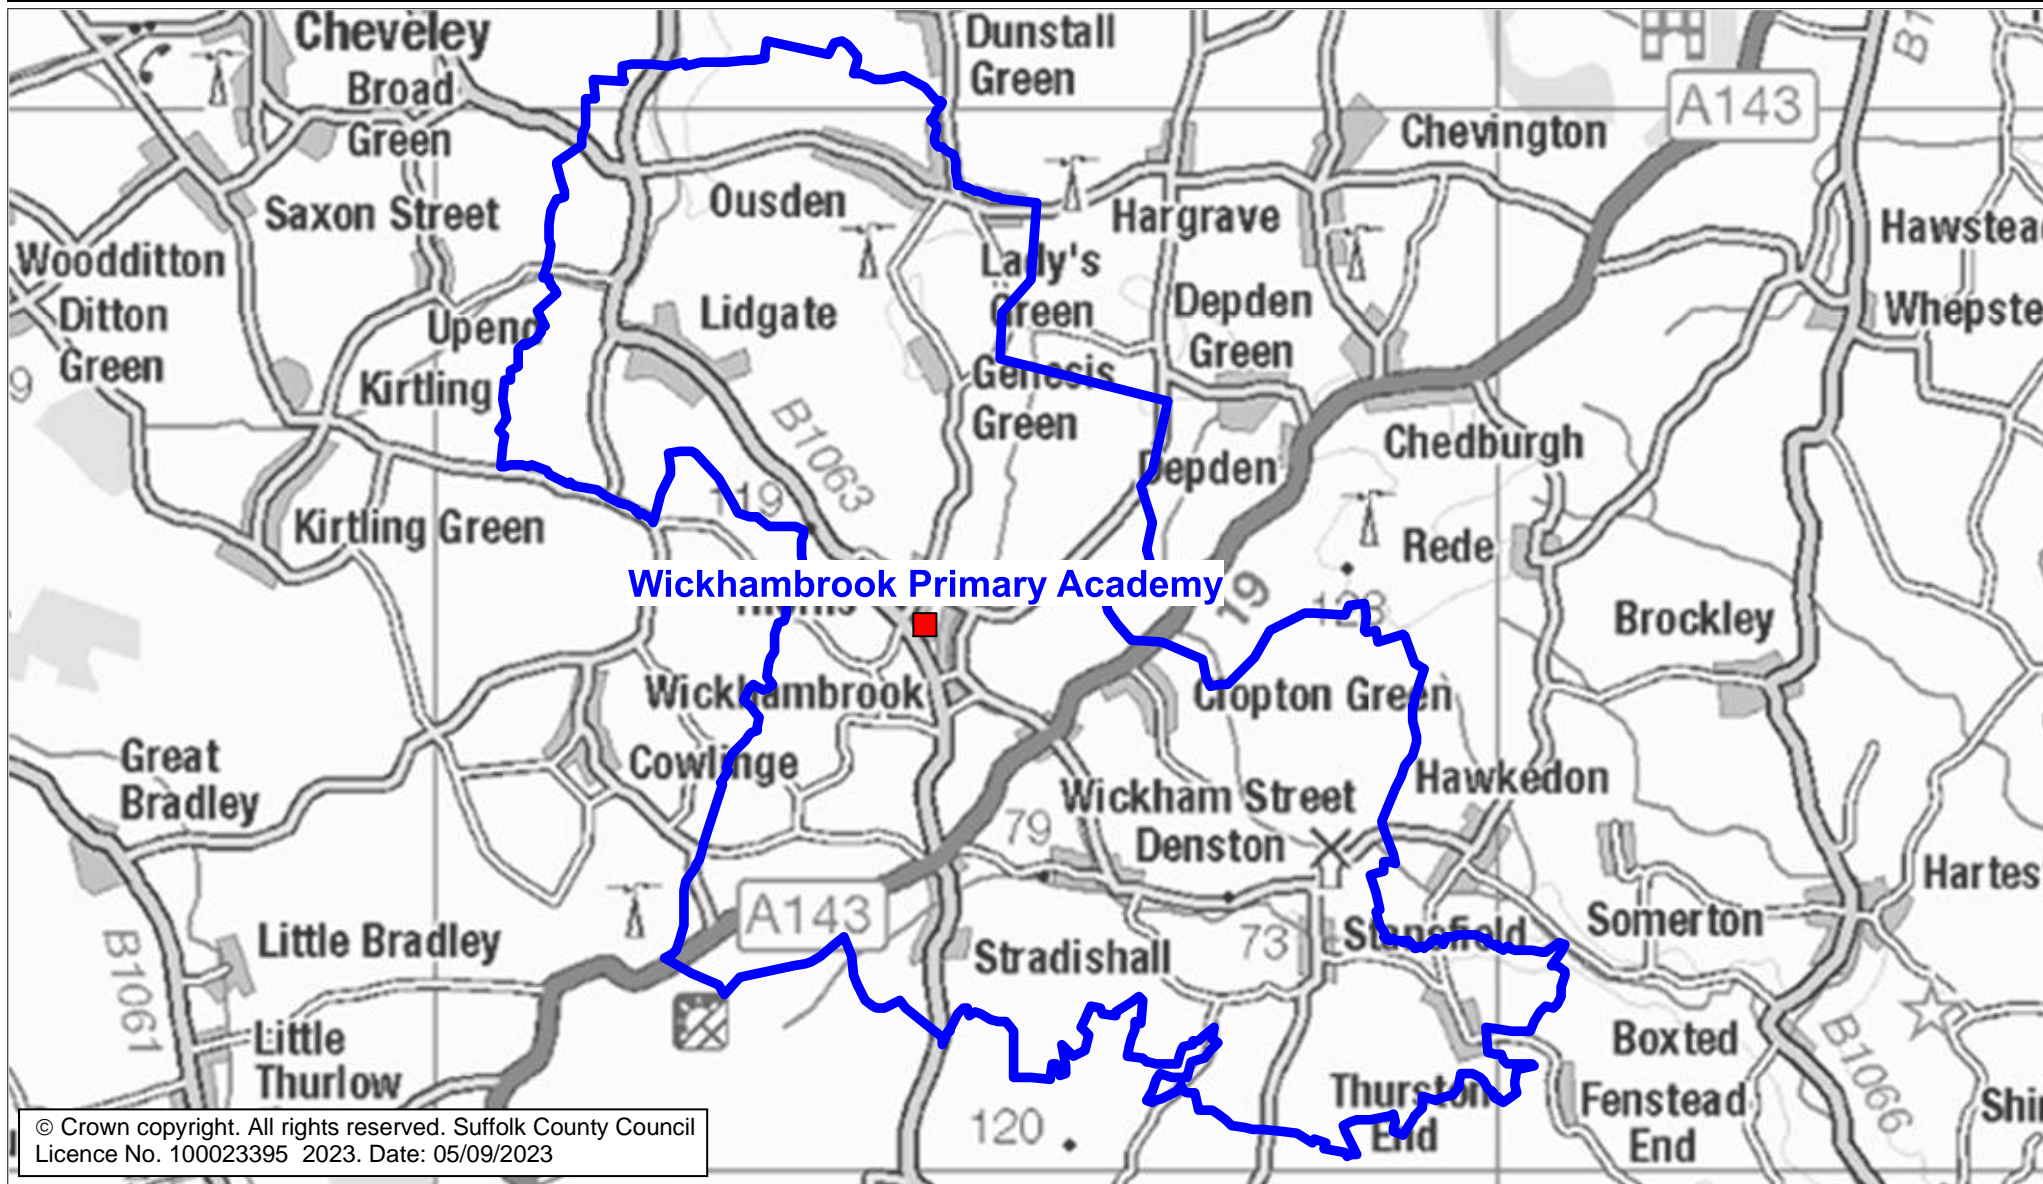

## Wickhambrook Primary Academy Catchment Area

We will only provide SCC funded school travel to your child's catchment area school when it is the nearest suitable school to their home that would have had a place available for them and they meet the distance criteria. Further information can be found at [www.suffolk.gov.uk/admissions](http://www.suffolk.gov.uk/admissions).

**Please note:** The boundary shown on this map is intended to give an approximate indication of the catchment area and is correct at the time of printing. It should not be taken to have definitive administrative or legal significance. Note that parts of some catchment areas may be shared with another school. For up-to-date information on a particular address, please contact the Admissions Team on 0345 600 0981.