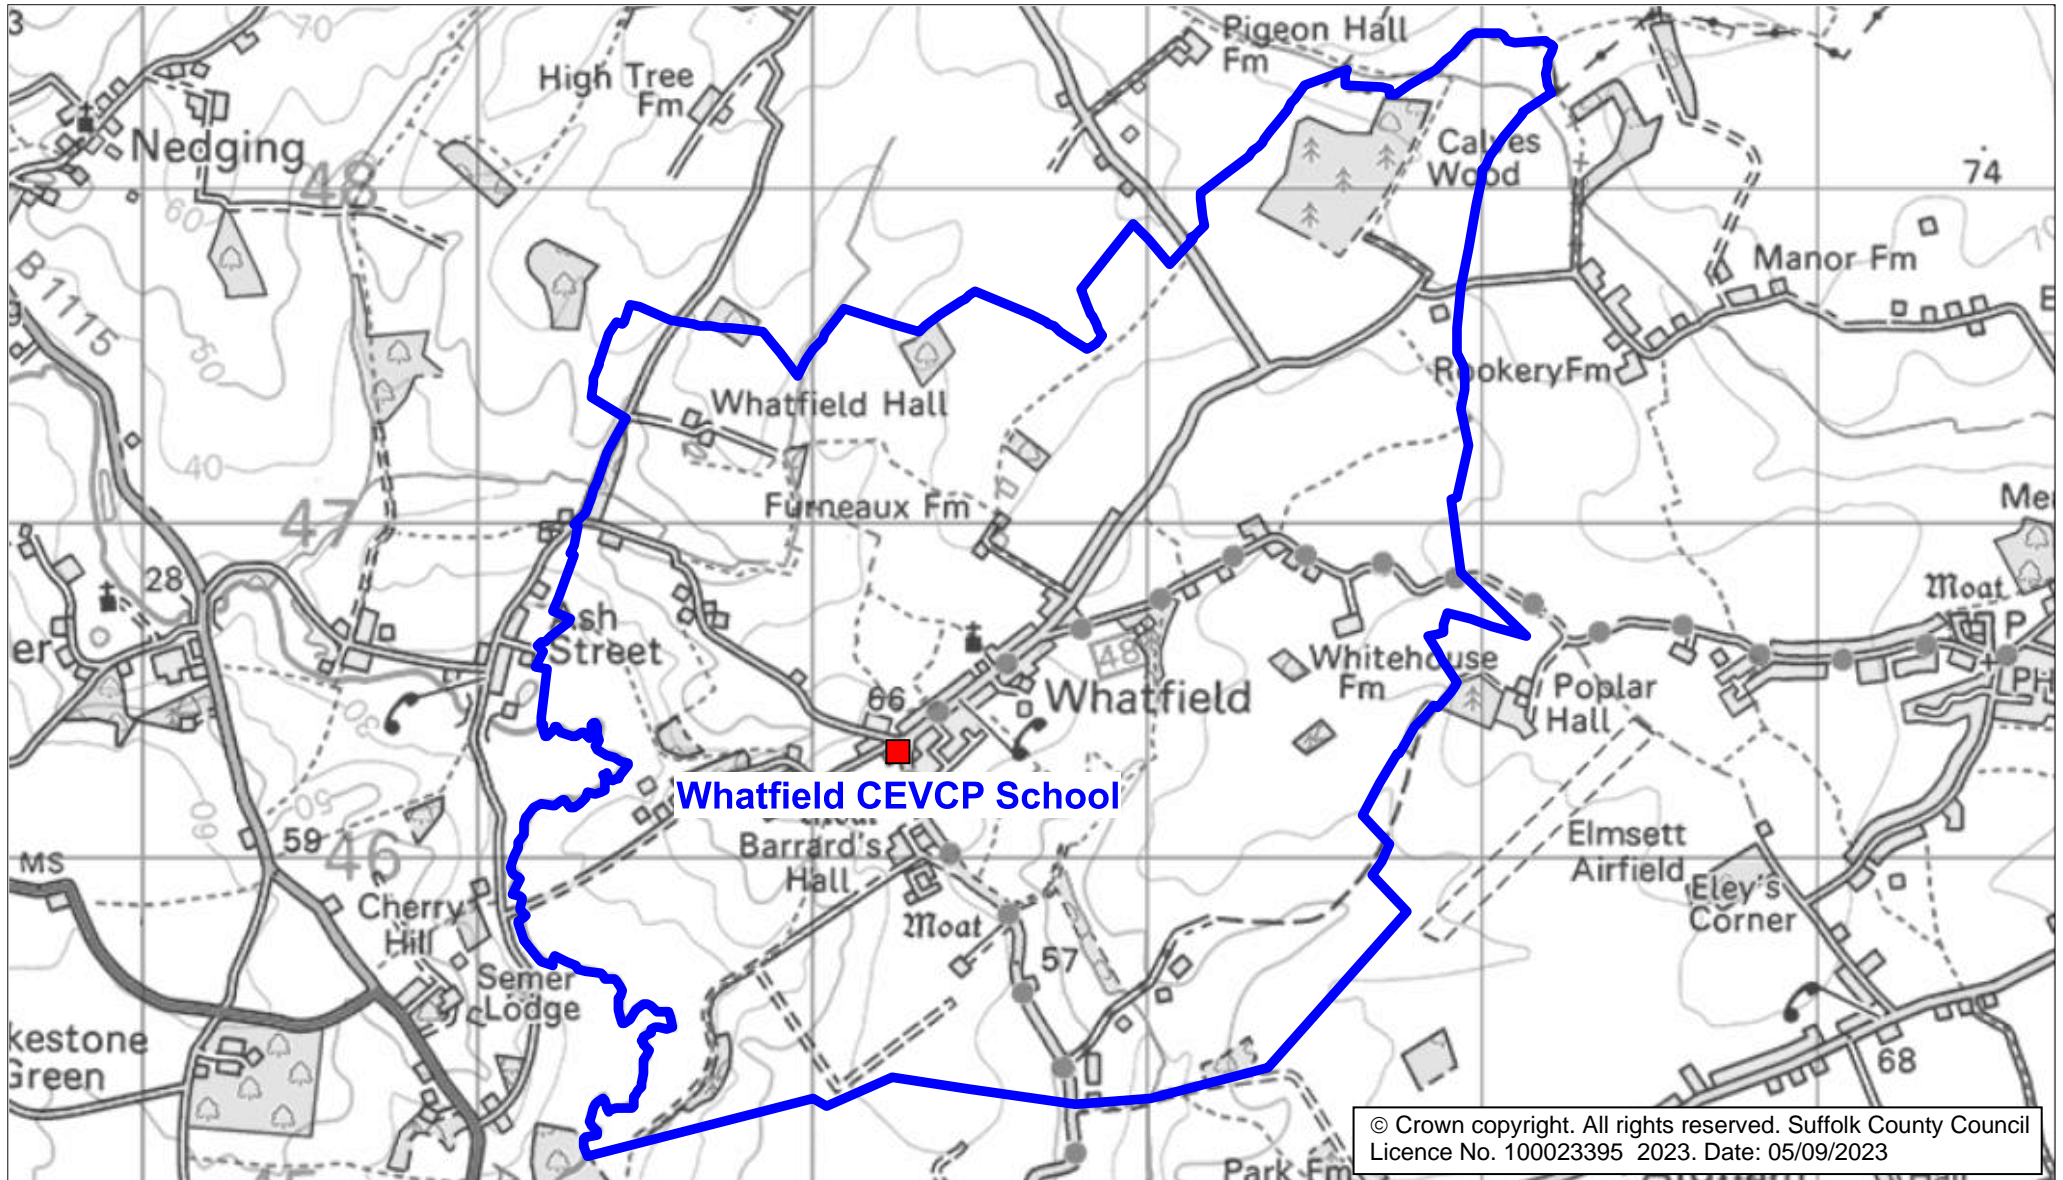

## Whatfield CEVCP School Catchment Area

We will only provide SCC funded school travel to your child's catchment area school when it is the nearest suitable school to their home that would have had a place available for them and they meet the distance criteria. Further information can be found at [www.suffolk.gov.uk/admissions](http://www.suffolk.gov.uk/admissions).

© Crown copyright. All rights reserved. Suffolk County Council  
Licence No. 100023395 2023. Date: 05/09/2023

**Please note:** The boundary shown on this map is intended to give an approximate indication of the catchment area and is correct at the time of printing. It should not be taken to have definitive administrative or legal significance. Note that parts of some catchment areas may be shared with another school. For up-to-date information on a particular address, please contact the Admissions Team on 0345 600 0981.