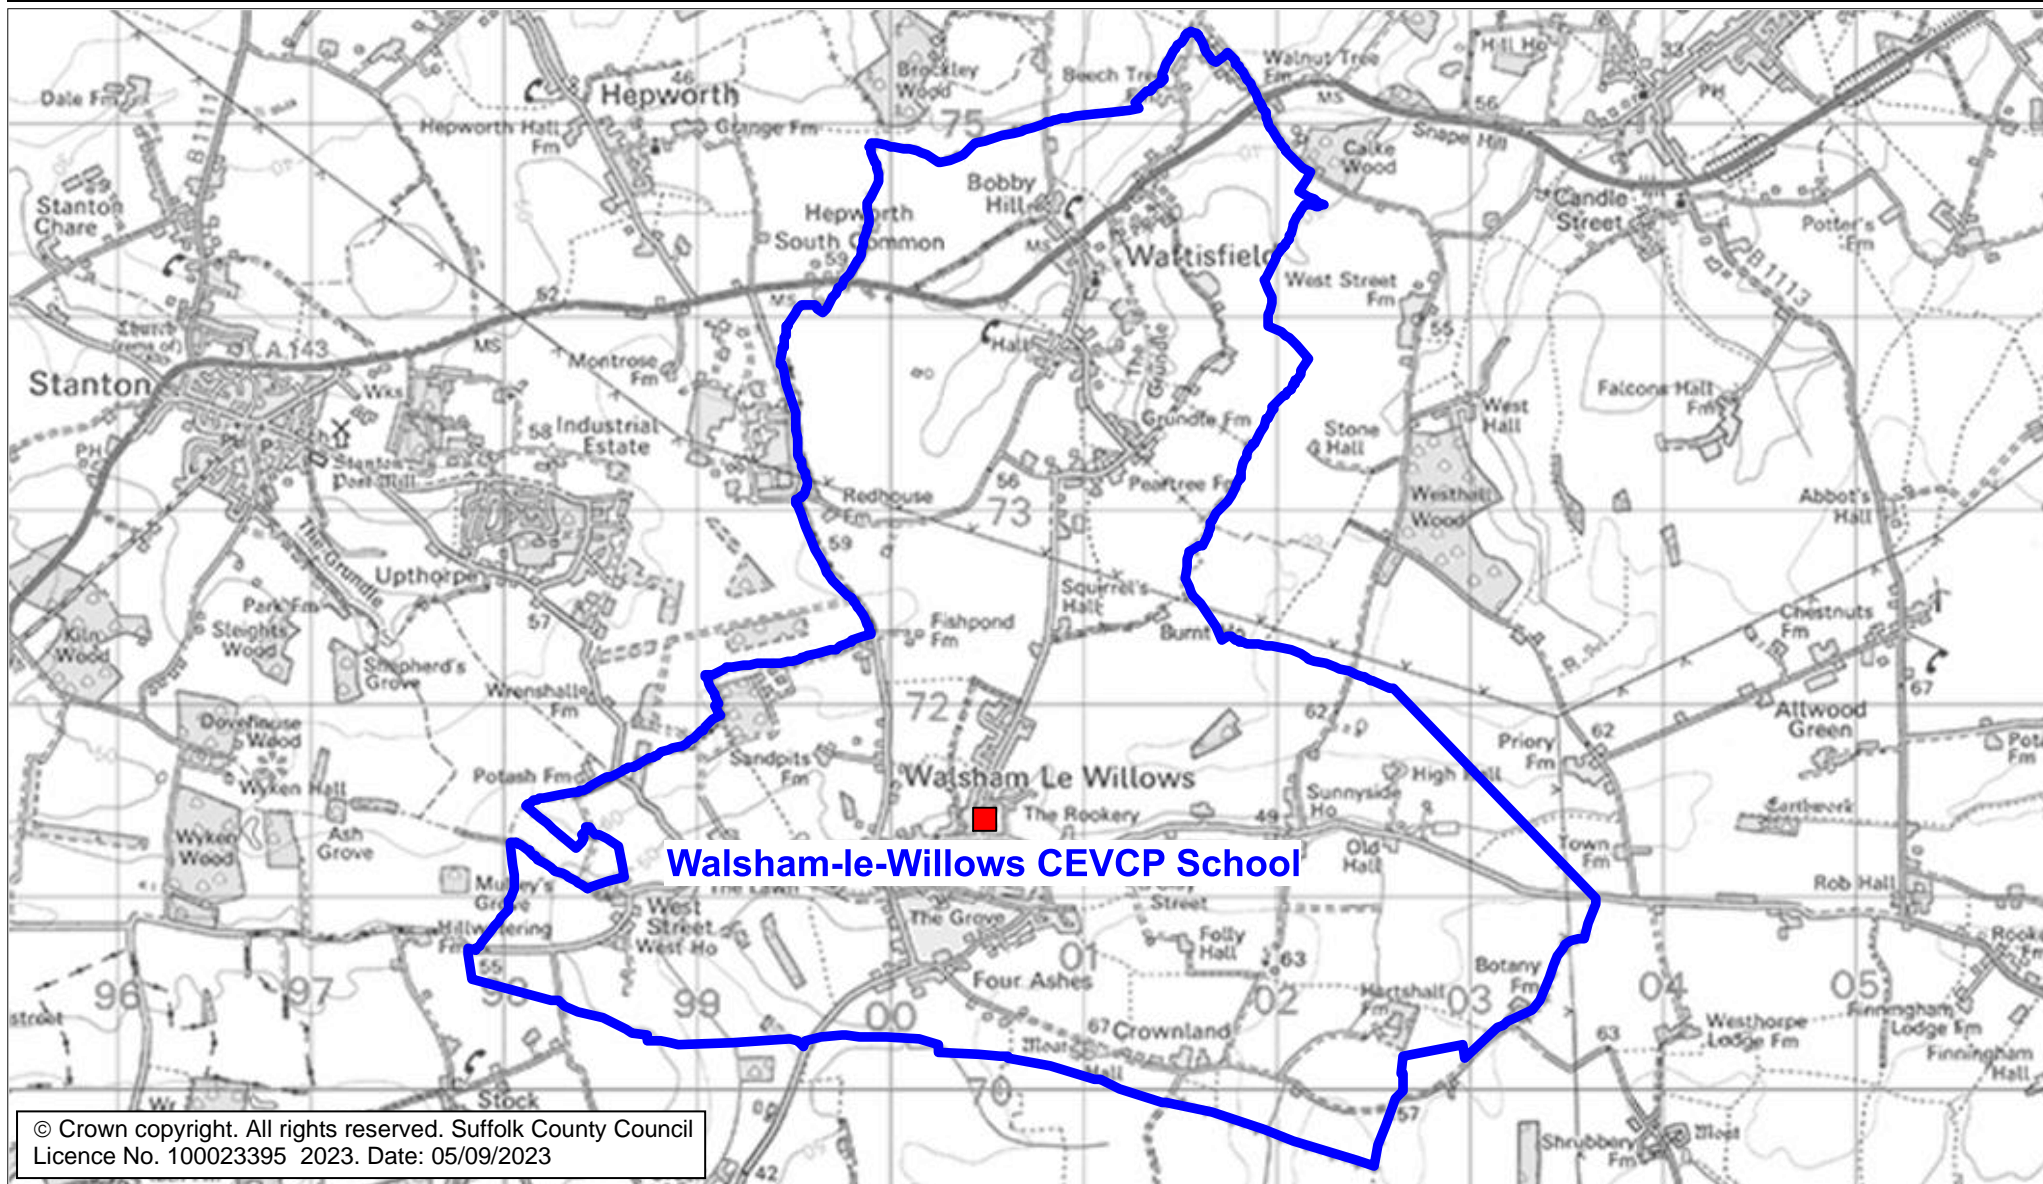

Walsham-le-Willows CEVCP School Catchment Area

We will only provide SCC funded school travel to your child's catchment area school when it is the nearest suitable school to their home that would have had a place available for them and they meet the distance criteria. Further information can be found at www.suffolk.gov.uk/admissions.

© Crown copyright. All rights reserved. Suffolk County Council
Licence No. 100023395 2023. Date: 05/09/2023

Please note: The boundary shown on this map is intended to give an approximate indication of the catchment area and is correct at the time of printing. It should not be taken to have definitive administrative or legal significance. Note that parts of some catchment areas may be shared with another school. For up-to-date information on a particular address, please contact the Admissions Team on 0345 600 0981.