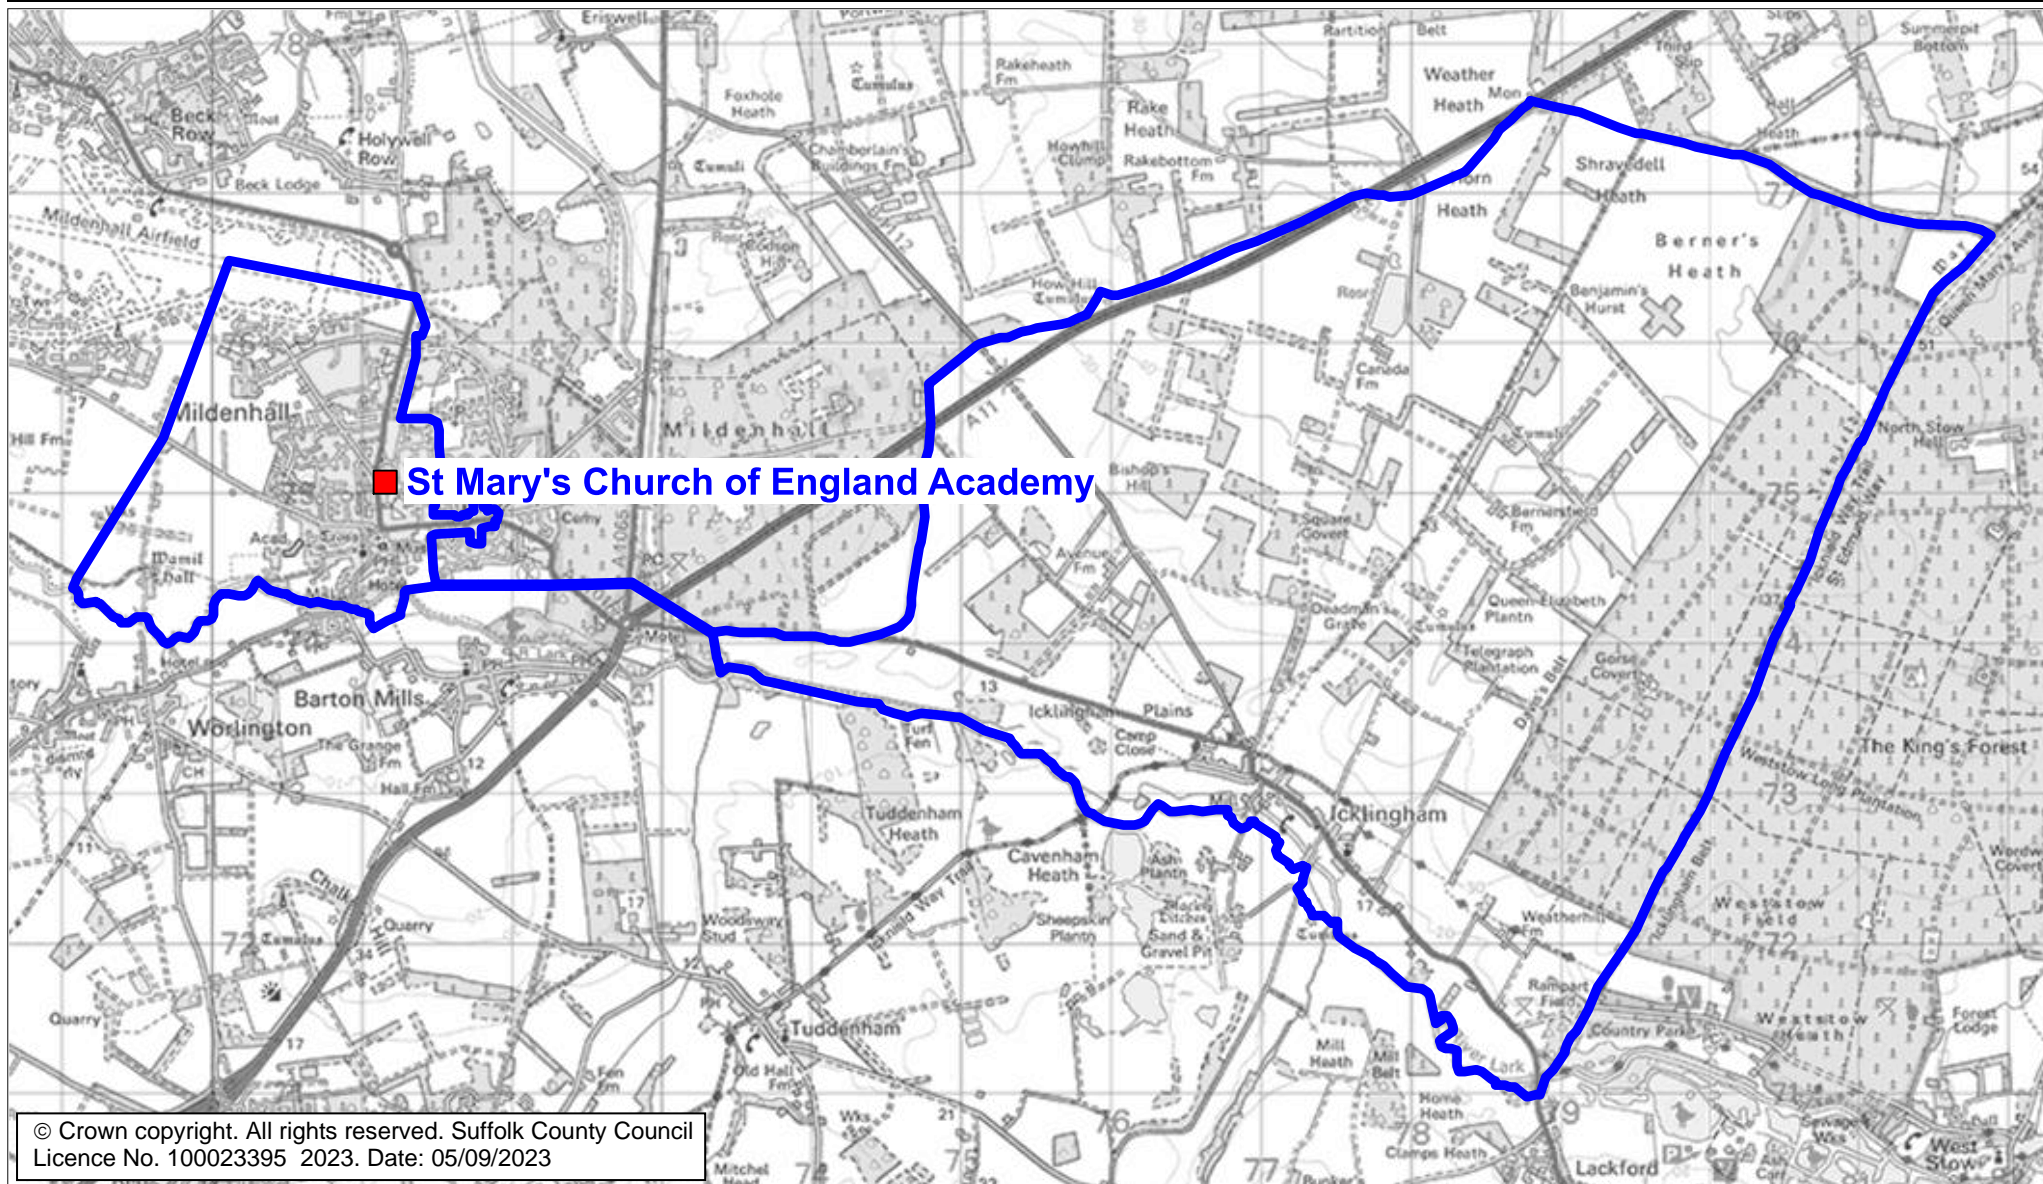

St Mary's Church of England Academy Catchment Area

We will only provide SCC funded school travel to your child's catchment area school when it is the nearest suitable school to their home that would have had a place available for them and they meet the distance criteria. Further information can be found at www.suffolk.gov.uk/admissions.

© Crown copyright. All rights reserved. Suffolk County Council
Licence No. 100023395 2023. Date: 05/09/2023

Please note: The boundary shown on this map is intended to give an approximate indication of the catchment area and is correct at the time of printing. It should not be taken to have definitive administrative or legal significance. Note that parts of some catchment areas may be shared with another school. For up-to-date information on a particular address, please contact the Admissions Team on 0345 600 0981.