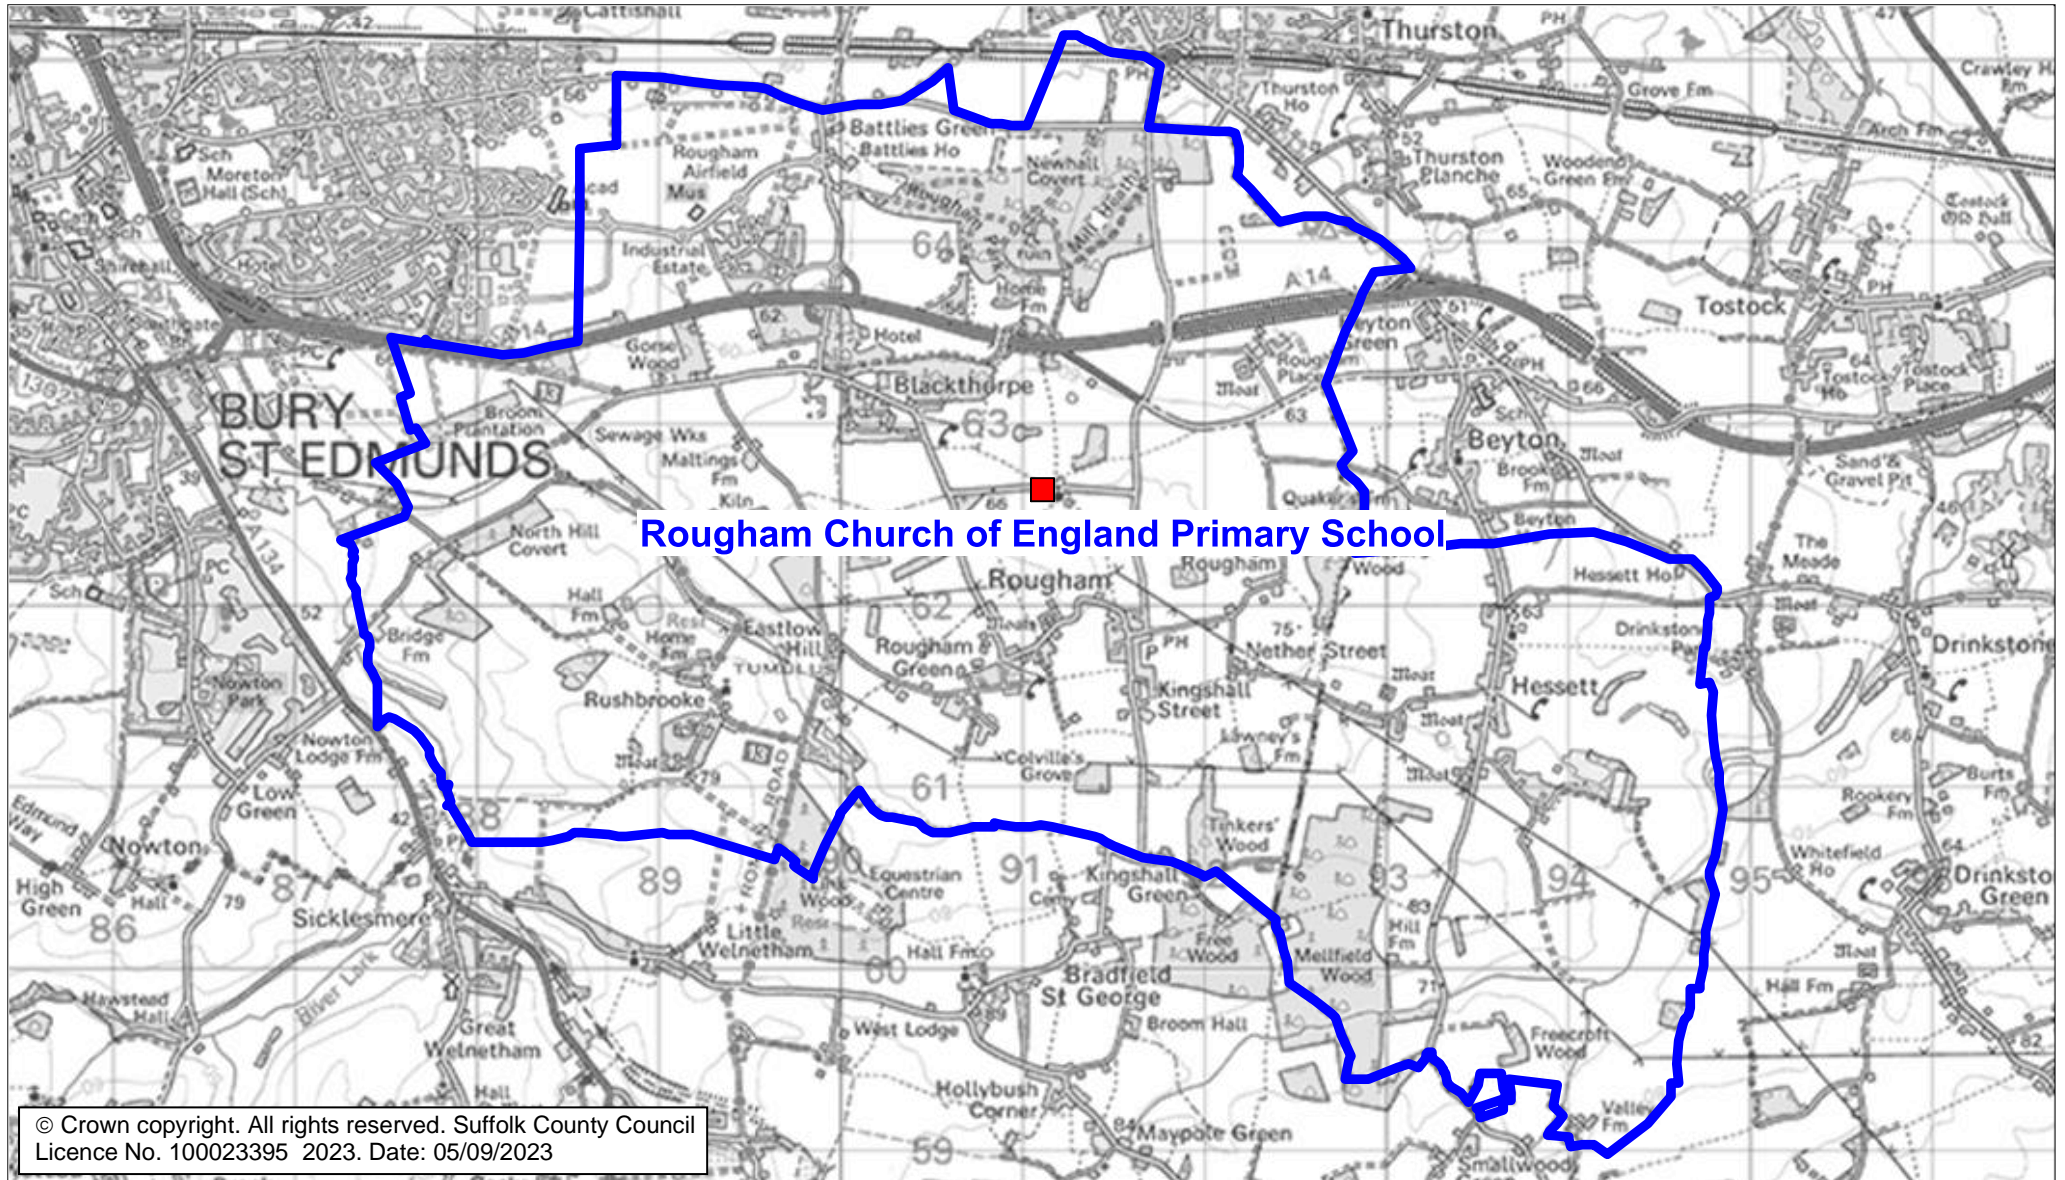

Rougham Church of England Primary School Catchment Area

We will only provide SCC funded school travel to your child's catchment area school when it is the nearest suitable school to their home that would have had a place available for them and they meet the distance criteria. Further information can be found at www.suffolk.gov.uk/admissions.

© Crown copyright. All rights reserved. Suffolk County Council
Licence No. 100023395 2023. Date: 05/09/2023

Please note: The boundary shown on this map is intended to give an approximate indication of the catchment area and is correct at the time of printing. It should not be taken to have definitive administrative or legal significance. Note that parts of some catchment areas may be shared with another school. For up-to-date information on a particular address, please contact the Admissions Team on 0345 600 0981.