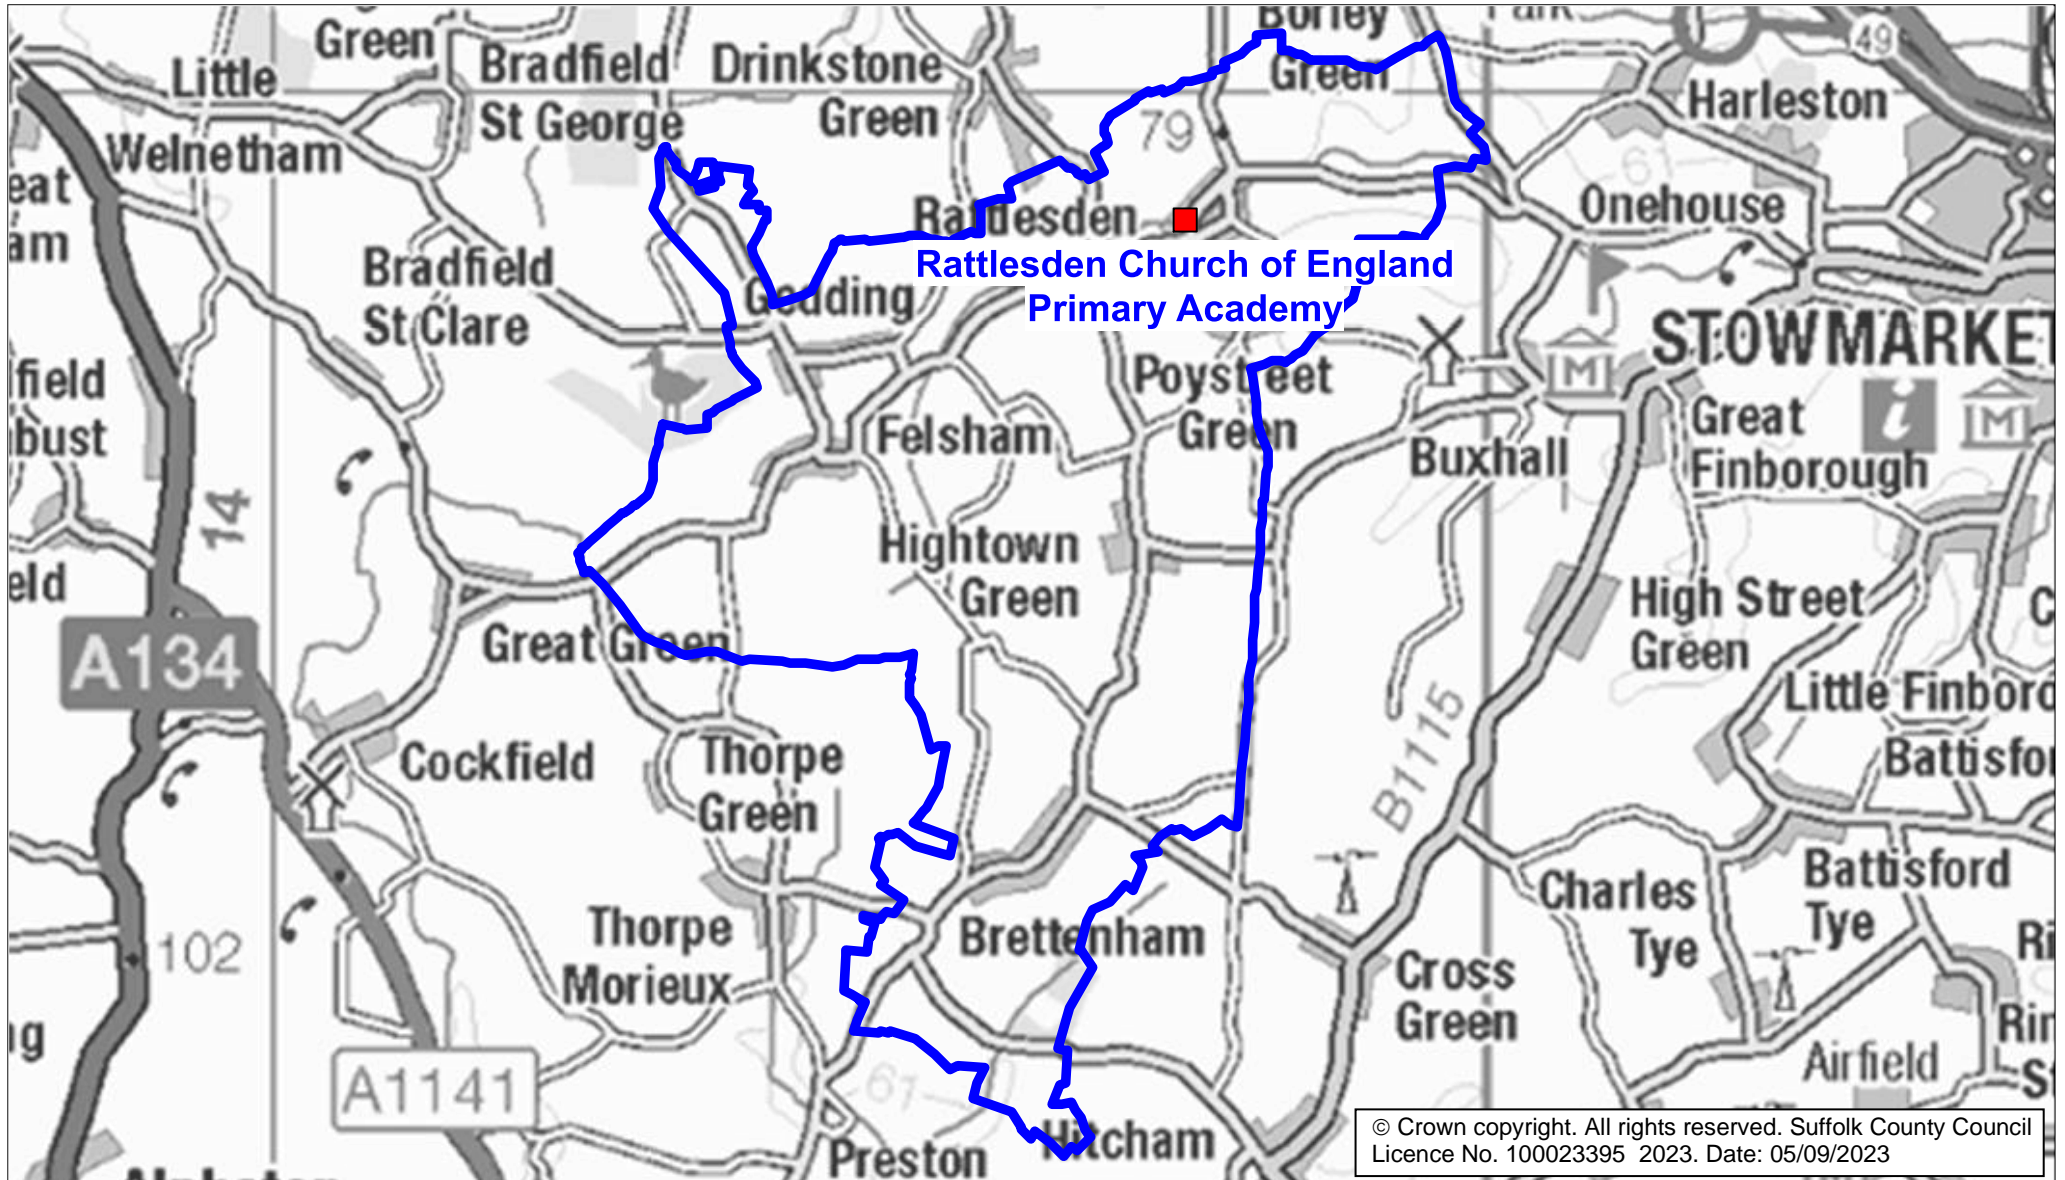

Rattlesden Church of England Primary Academy Catchment Area

We will only provide SCC funded school travel to your child's catchment area school when it is the nearest suitable school to their home that would have had a place available for them and they meet the distance criteria. Further information can be found at www.suffolk.gov.uk/admissions.

© Crown copyright. All rights reserved. Suffolk County Council
Licence No. 100023395 2023. Date: 05/09/2023

Please note: The boundary shown on this map is intended to give an approximate indication of the catchment area and is correct at the time of printing. It should not be taken to have definitive administrative or legal significance. Note that parts of some catchment areas may be shared with another school. For up-to-date information on a particular address, please contact the Admissions Team on 0345 600 0981.