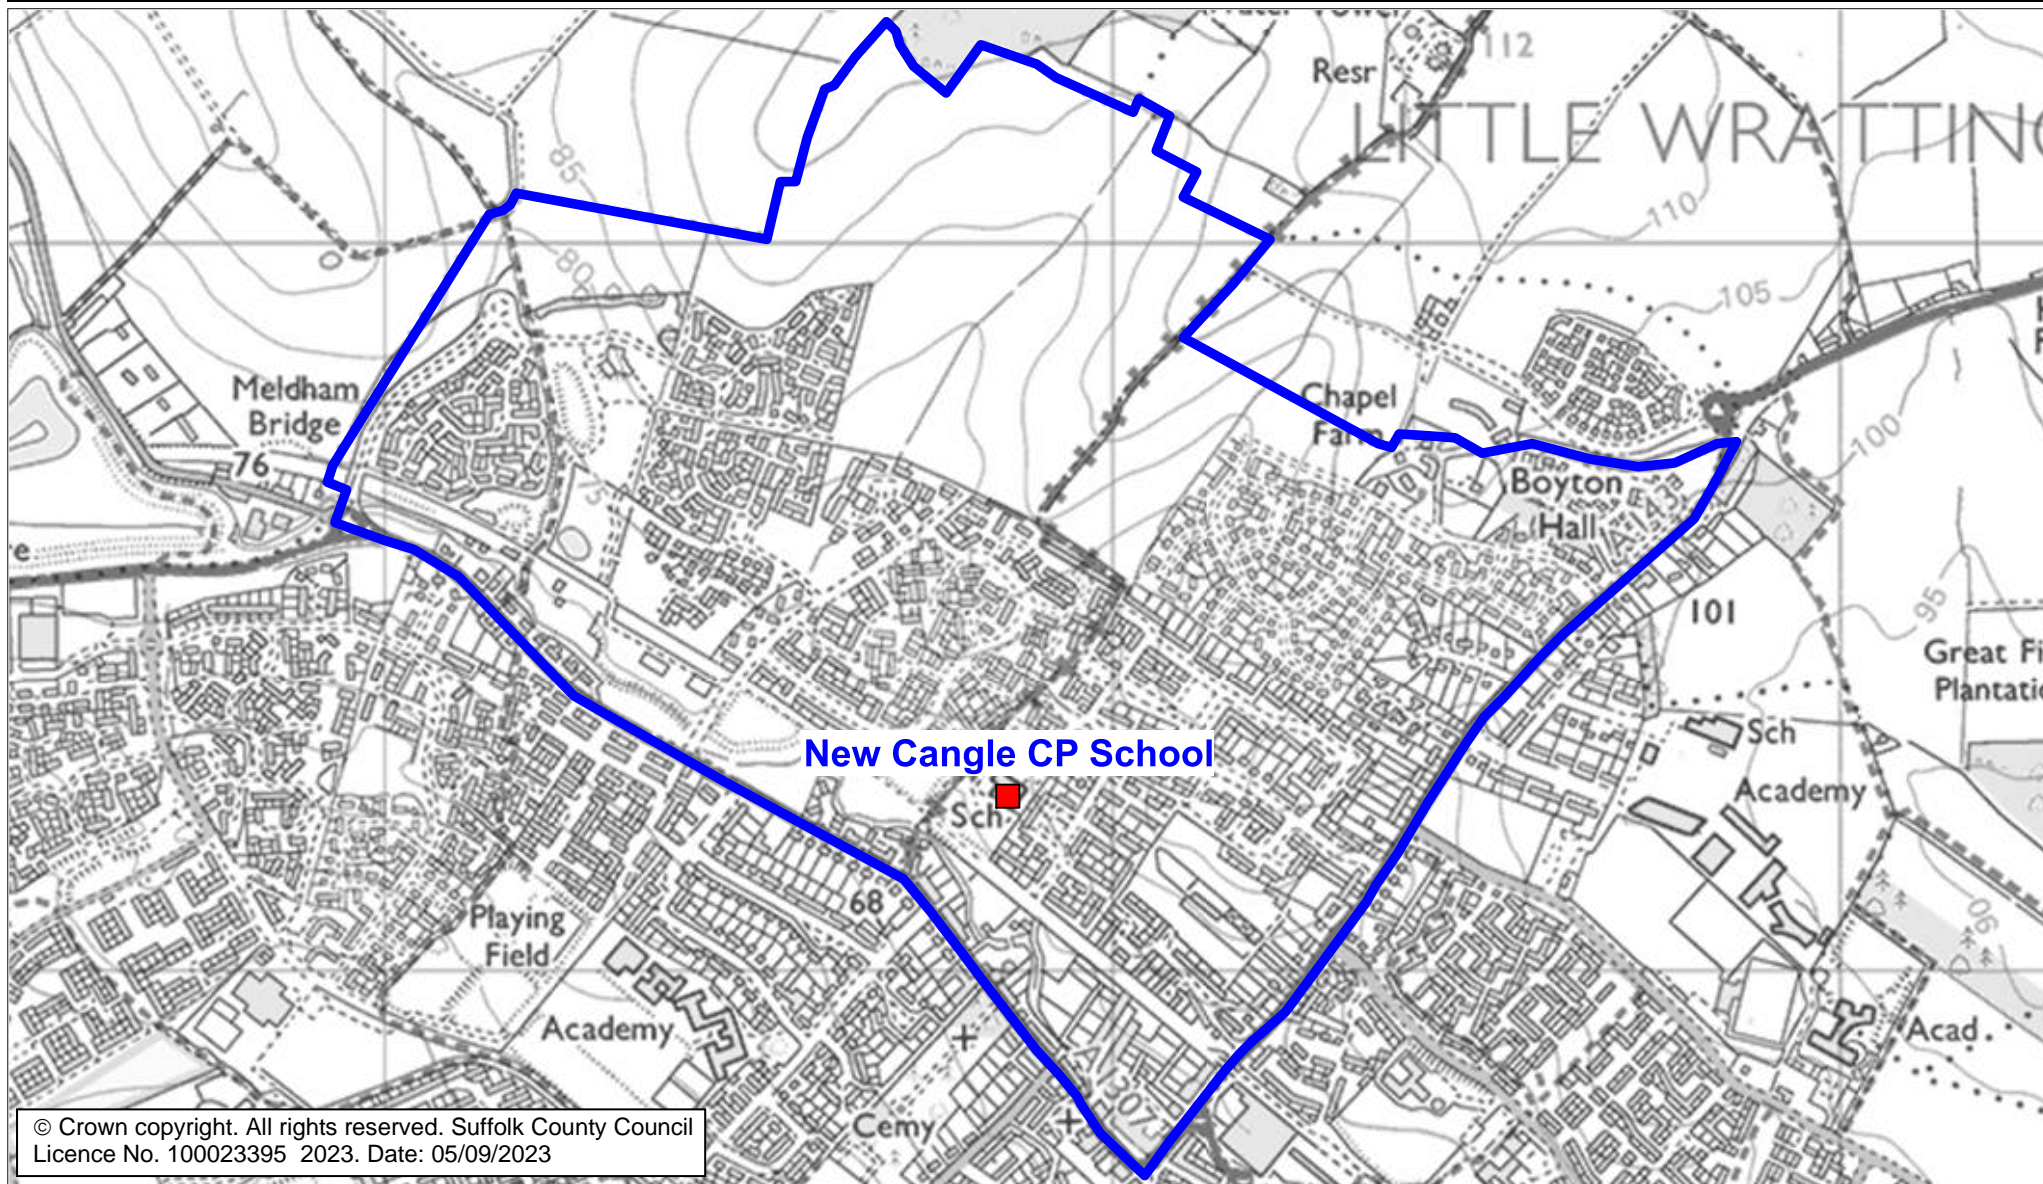

New Cangle CP School Catchment Area

We will only provide SCC funded school travel to your child's catchment area school when it is the nearest suitable school to their home that would have had a place available for them and they meet the distance criteria. Further information can be found at www.suffolk.gov.uk/admissions.

Please note: The boundary shown on this map is intended to give an approximate indication of the catchment area and is correct at the time of printing. It should not be taken to have definitive administrative or legal significance. Note that parts of some catchment areas may be shared with another school. For up-to-date information on a particular address, please contact the Admissions Team on 0345 600 0981.