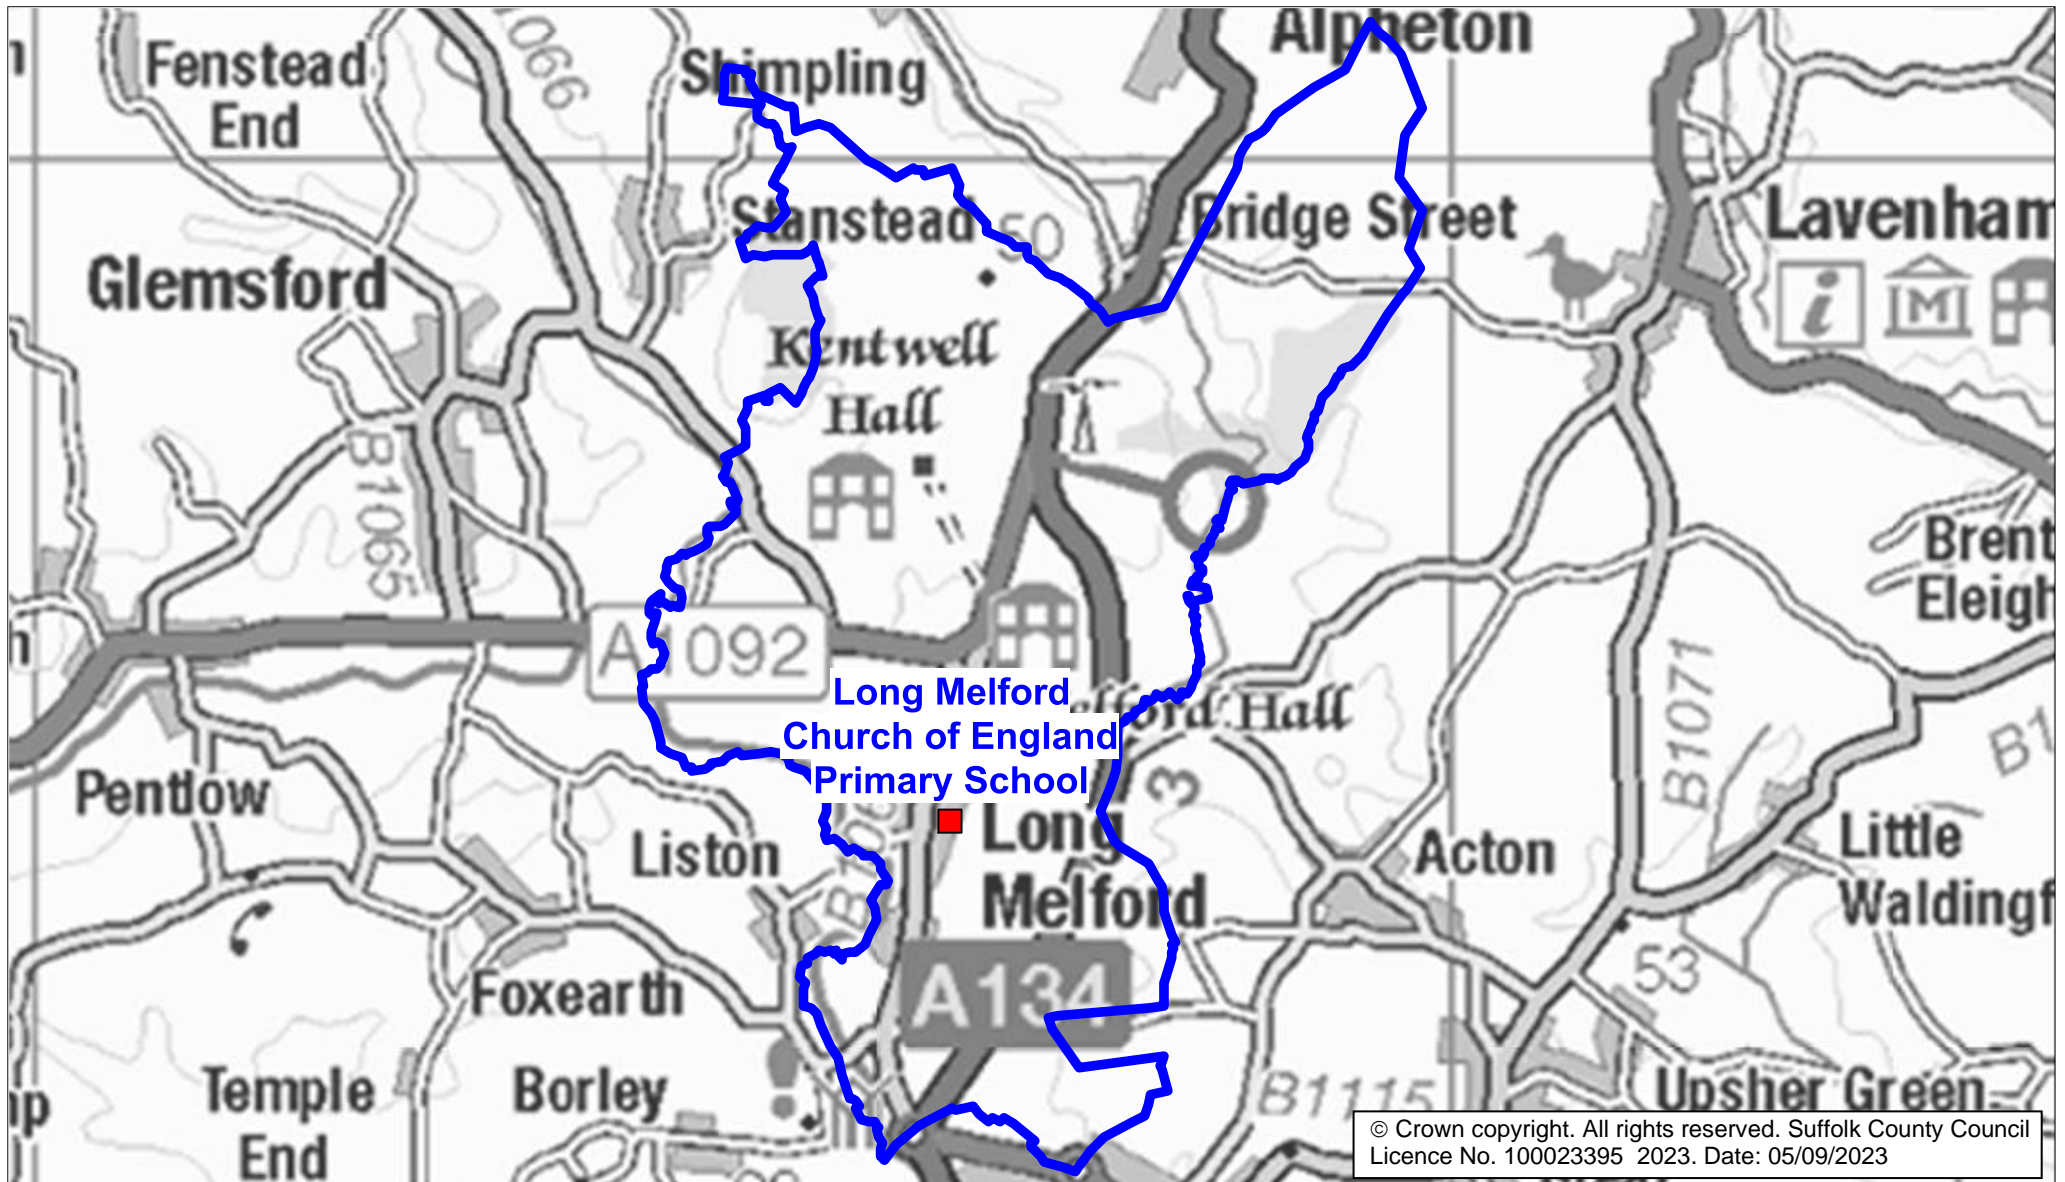

Long Melford Church of England Primary School Catchment Area

We will only provide SCC funded school travel to your child's catchment area school when it is the nearest suitable school to their home that would have had a place available for them and they meet the distance criteria. Further information can be found at www.suffolk.gov.uk/admissions.

© Crown copyright. All rights reserved. Suffolk County Council
Licence No. 100023395 2023. Date: 05/09/2023

Please note: The boundary shown on this map is intended to give an approximate indication of the catchment area and is correct at the time of printing. It should not be taken to have definitive administrative or legal significance. Note that parts of some catchment areas may be shared with another school. For up-to-date information on a particular address, please contact the Admissions Team on 0345 600 0981.