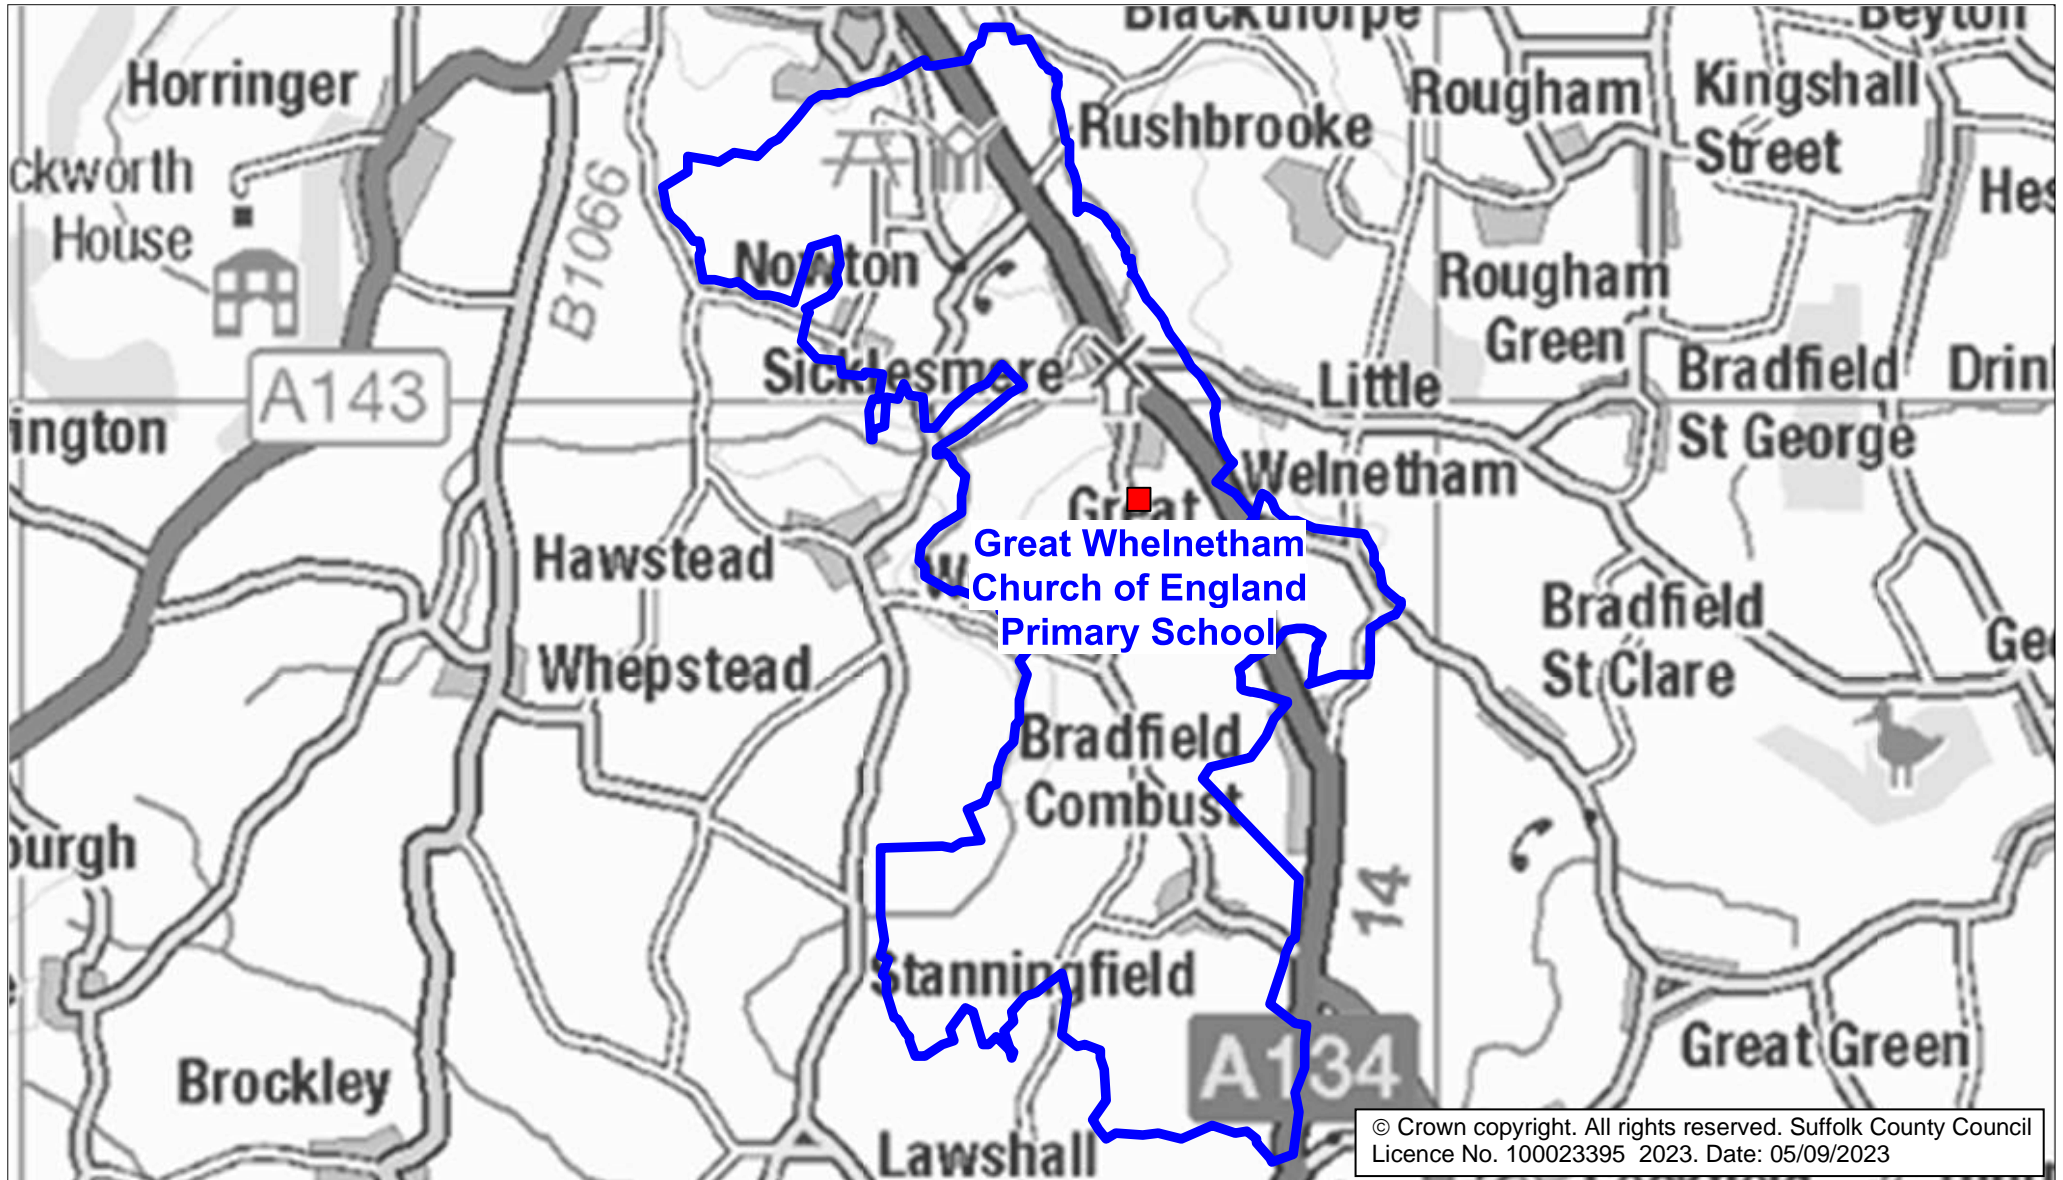

## Great Whelnetham Church of England Primary School Catchment Area

We will only provide SCC funded school travel to your child's catchment area school when it is the nearest suitable school to their home that would have had a place available for them and they meet the distance criteria. Further information can be found at [www.suffolk.gov.uk/admissions](http://www.suffolk.gov.uk/admissions).

© Crown copyright. All rights reserved. Suffolk County Council  
Licence No. 100023395 2023. Date: 05/09/2023

**Please note:** The boundary shown on this map is intended to give an approximate indication of the catchment area and is correct at the time of printing. It should not be taken to have definitive administrative or legal significance. Note that parts of some catchment areas may be shared with another school. For up-to-date information on a particular address, please contact the Admissions Team on 0345 600 0981.