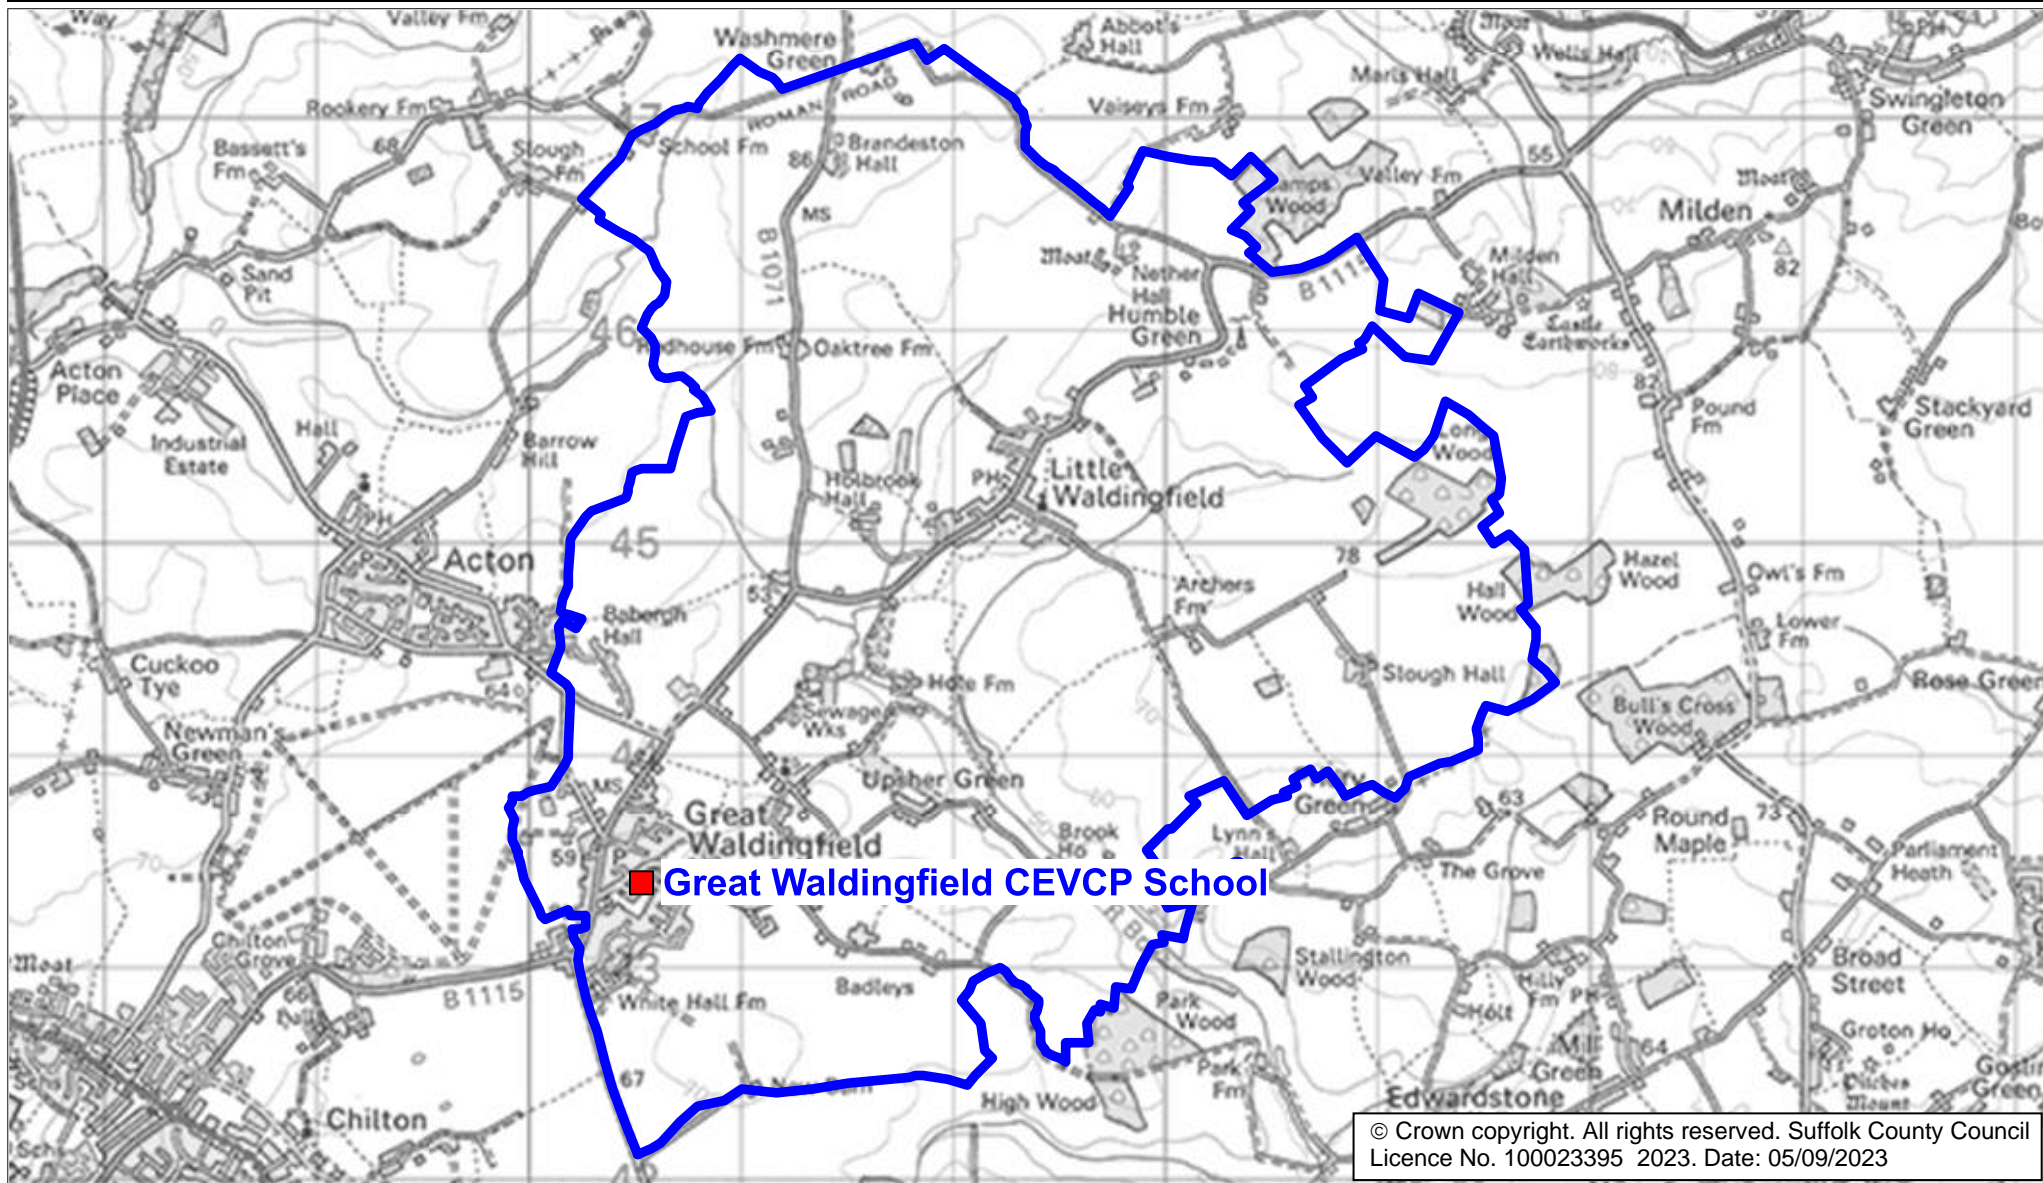

Great Waldingfield CEVCP School Catchment Area

We will only provide SCC funded school travel to your child's catchment area school when it is the nearest suitable school to their home that would have had a place available for them and they meet the distance criteria. Further information can be found at www.suffolk.gov.uk/admissions.

Please note: The boundary shown on this map is intended to give an approximate indication of the catchment area and is correct at the time of printing. It should not be taken to have definitive administrative or legal significance. Note that parts of some catchment areas may be shared with another school. For up-to-date information on a particular address, please contact the Admissions Team on 0345 600 0981.