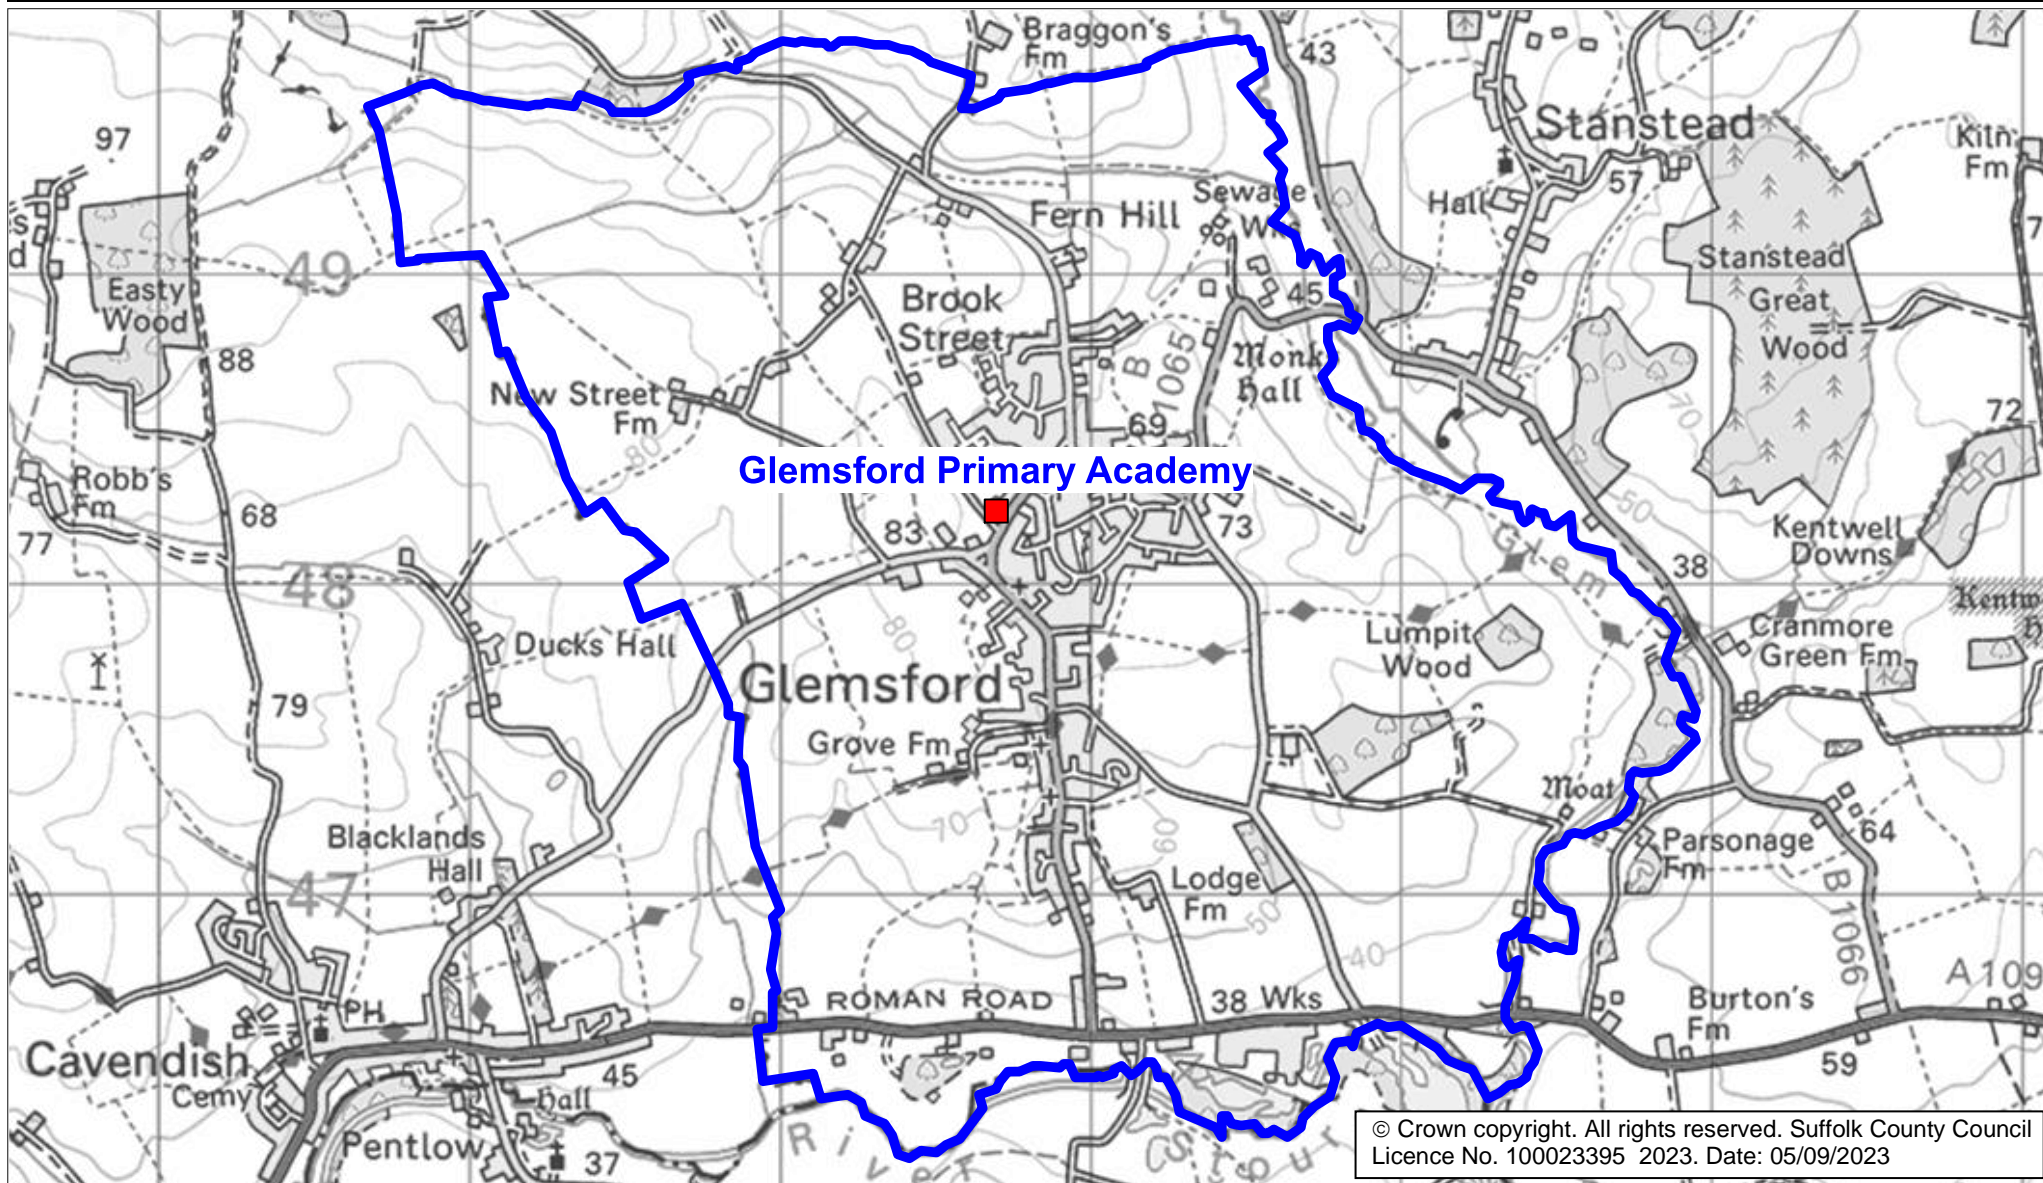

## Glensford Primary Academy Catchment Area

We will only provide SCC funded school travel to your child's catchment area school when it is the nearest suitable school to their home that would have had a place available for them and they meet the distance criteria. Further information can be found at [www.suffolk.gov.uk/admissions](http://www.suffolk.gov.uk/admissions).

**Please note:** The boundary shown on this map is intended to give an approximate indication of the catchment area and is correct at the time of printing. It should not be taken to have definitive administrative or legal significance. Note that parts of some catchment areas may be shared with another school. For up-to-date information on a particular address, please contact the Admissions Team on 0345 600 0981.