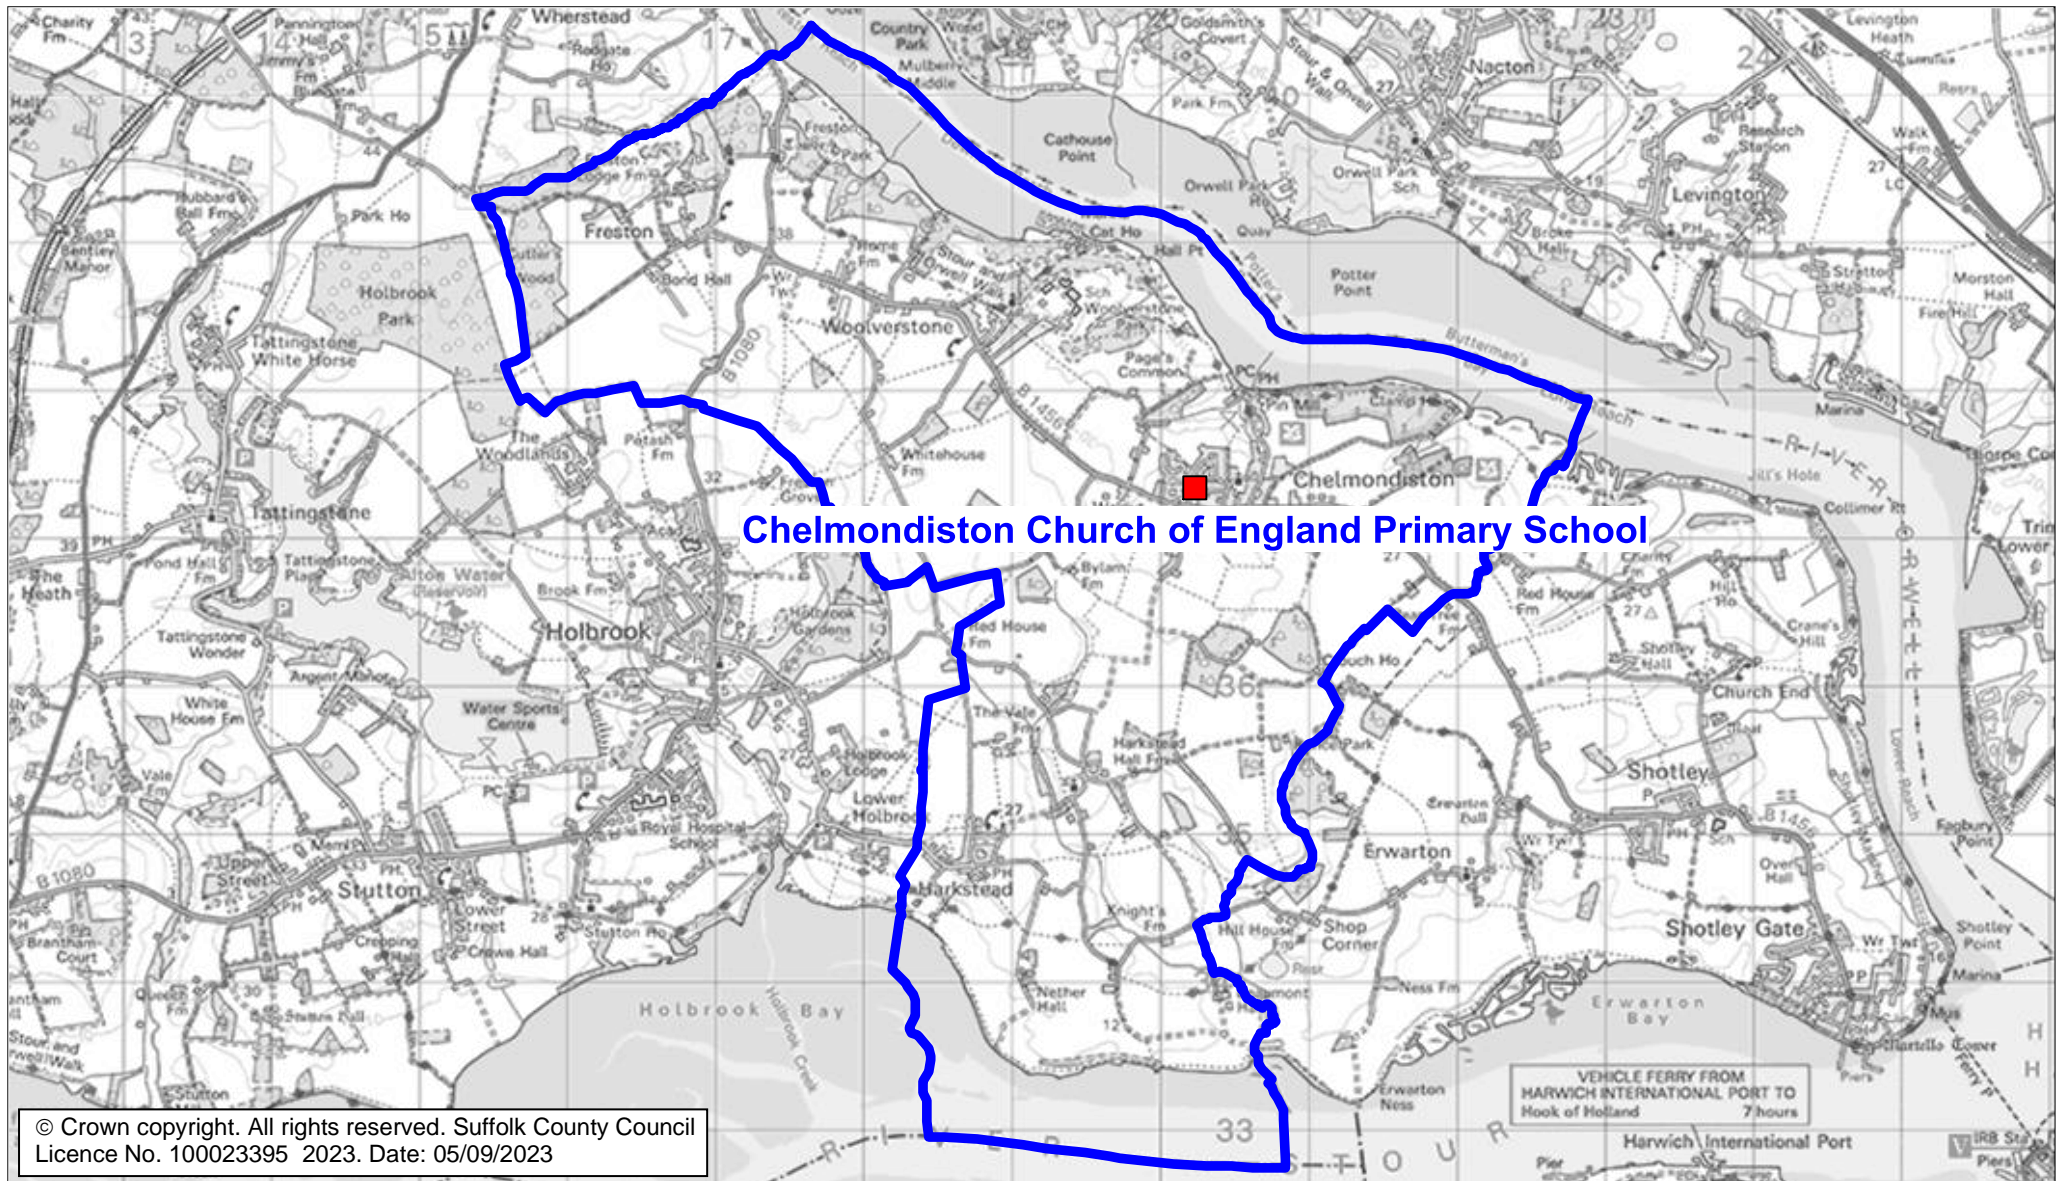

© Crown copyright. All rights reserved. Suffolk County Council  
Licence No. 100023395 2023. Date: 05/09/2023

**Please note:** The boundary shown on this map is intended to give an approximate indication of the catchment area and is correct at the time of printing. It should not be taken to have definitive administrative or legal significance. Note that parts of some catchment areas may be shared with another school. For up-to-date information on a particular address, please contact the Admissions Team on 0345 600 0981.