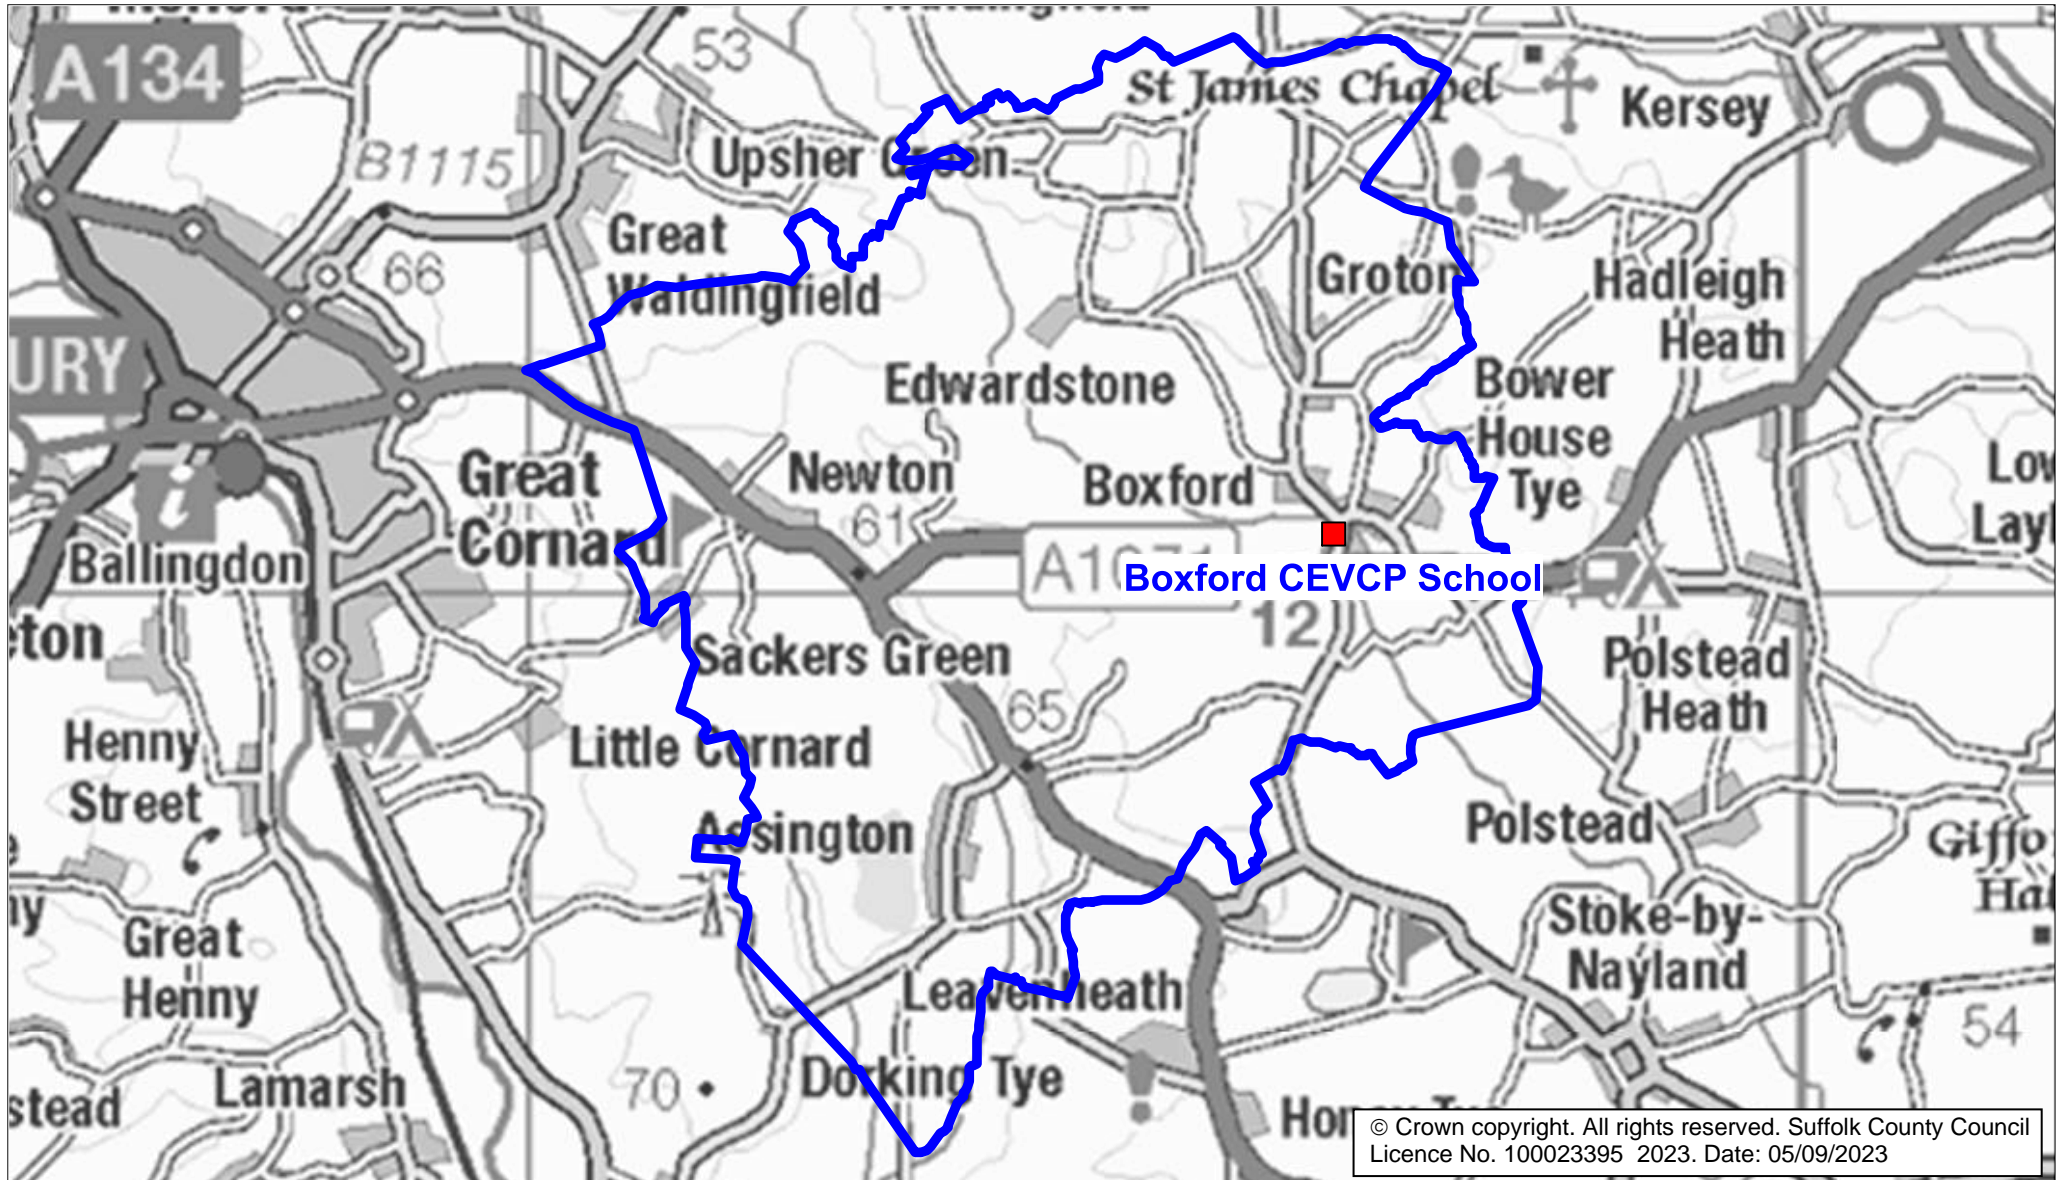

Boxford CEVCP School Catchment Area

We will only provide SCC funded school travel to your child's catchment area school when it is the nearest suitable school to their home that would have had a place available for them and they meet the distance criteria. Further information can be found at www.suffolk.gov.uk/admissions.

Please note: The boundary shown on this map is intended to give an approximate indication of the catchment area and is correct at the time of printing. It should not be taken to have definitive administrative or legal significance. Note that parts of some catchment areas may be shared with another school. For up-to-date information on a particular address, please contact the Admissions Team on 0345 600 0981.