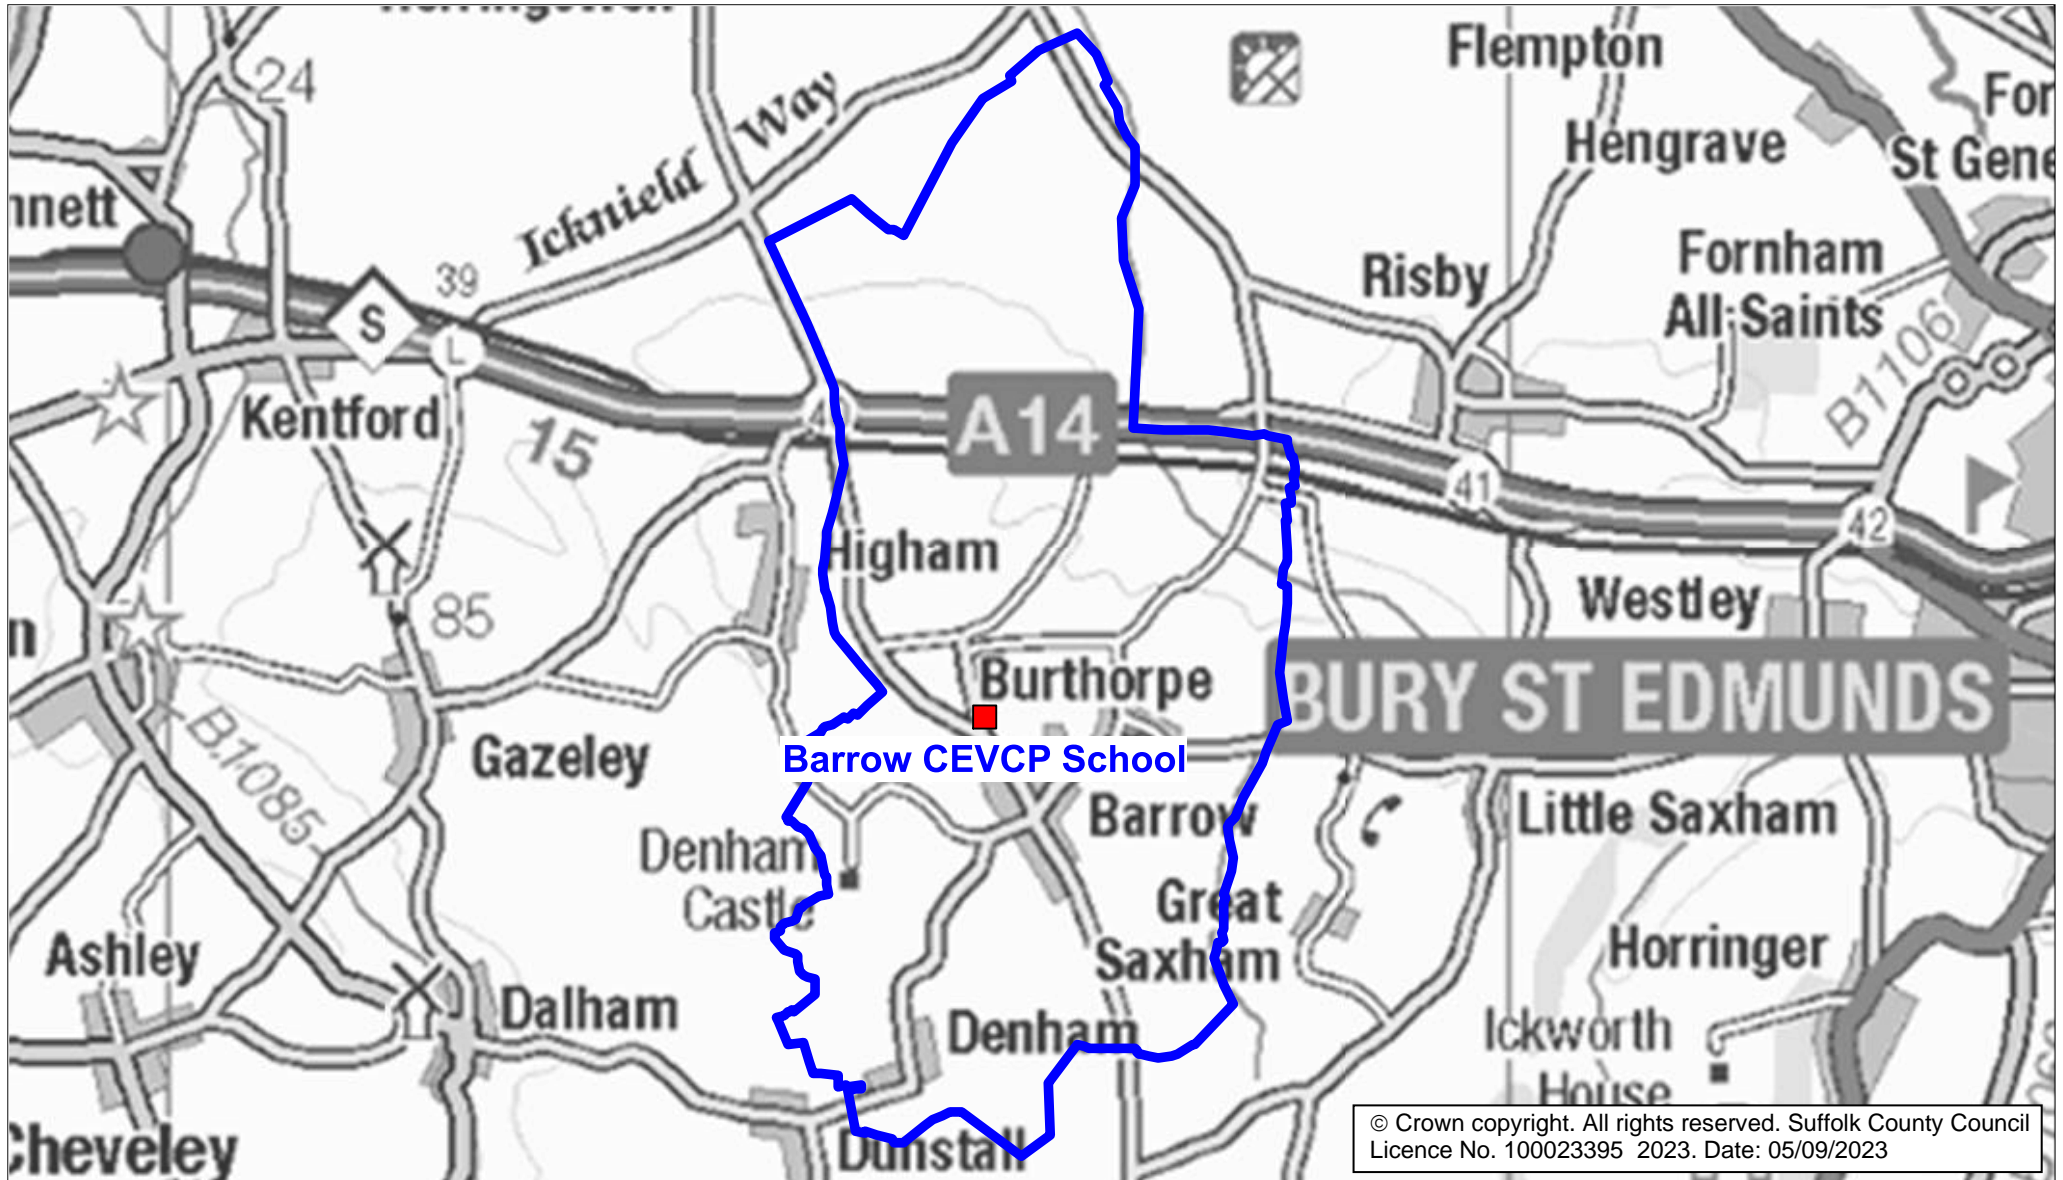

Barrow CEVCP School Catchment Area

We will only provide SCC funded school travel to your child's catchment area school when it is the nearest suitable school to their home that would have had a place available for them and they meet the distance criteria. Further information can be found at www.suffolk.gov.uk/admissions.

Please note: The boundary shown on this map is intended to give an approximate indication of the catchment area and is correct at the time of printing. It should not be taken to have definitive administrative or legal significance. Note that parts of some catchment areas may be shared with another school. For up-to-date information on a particular address, please contact the Admissions Team on 0345 600 0981.