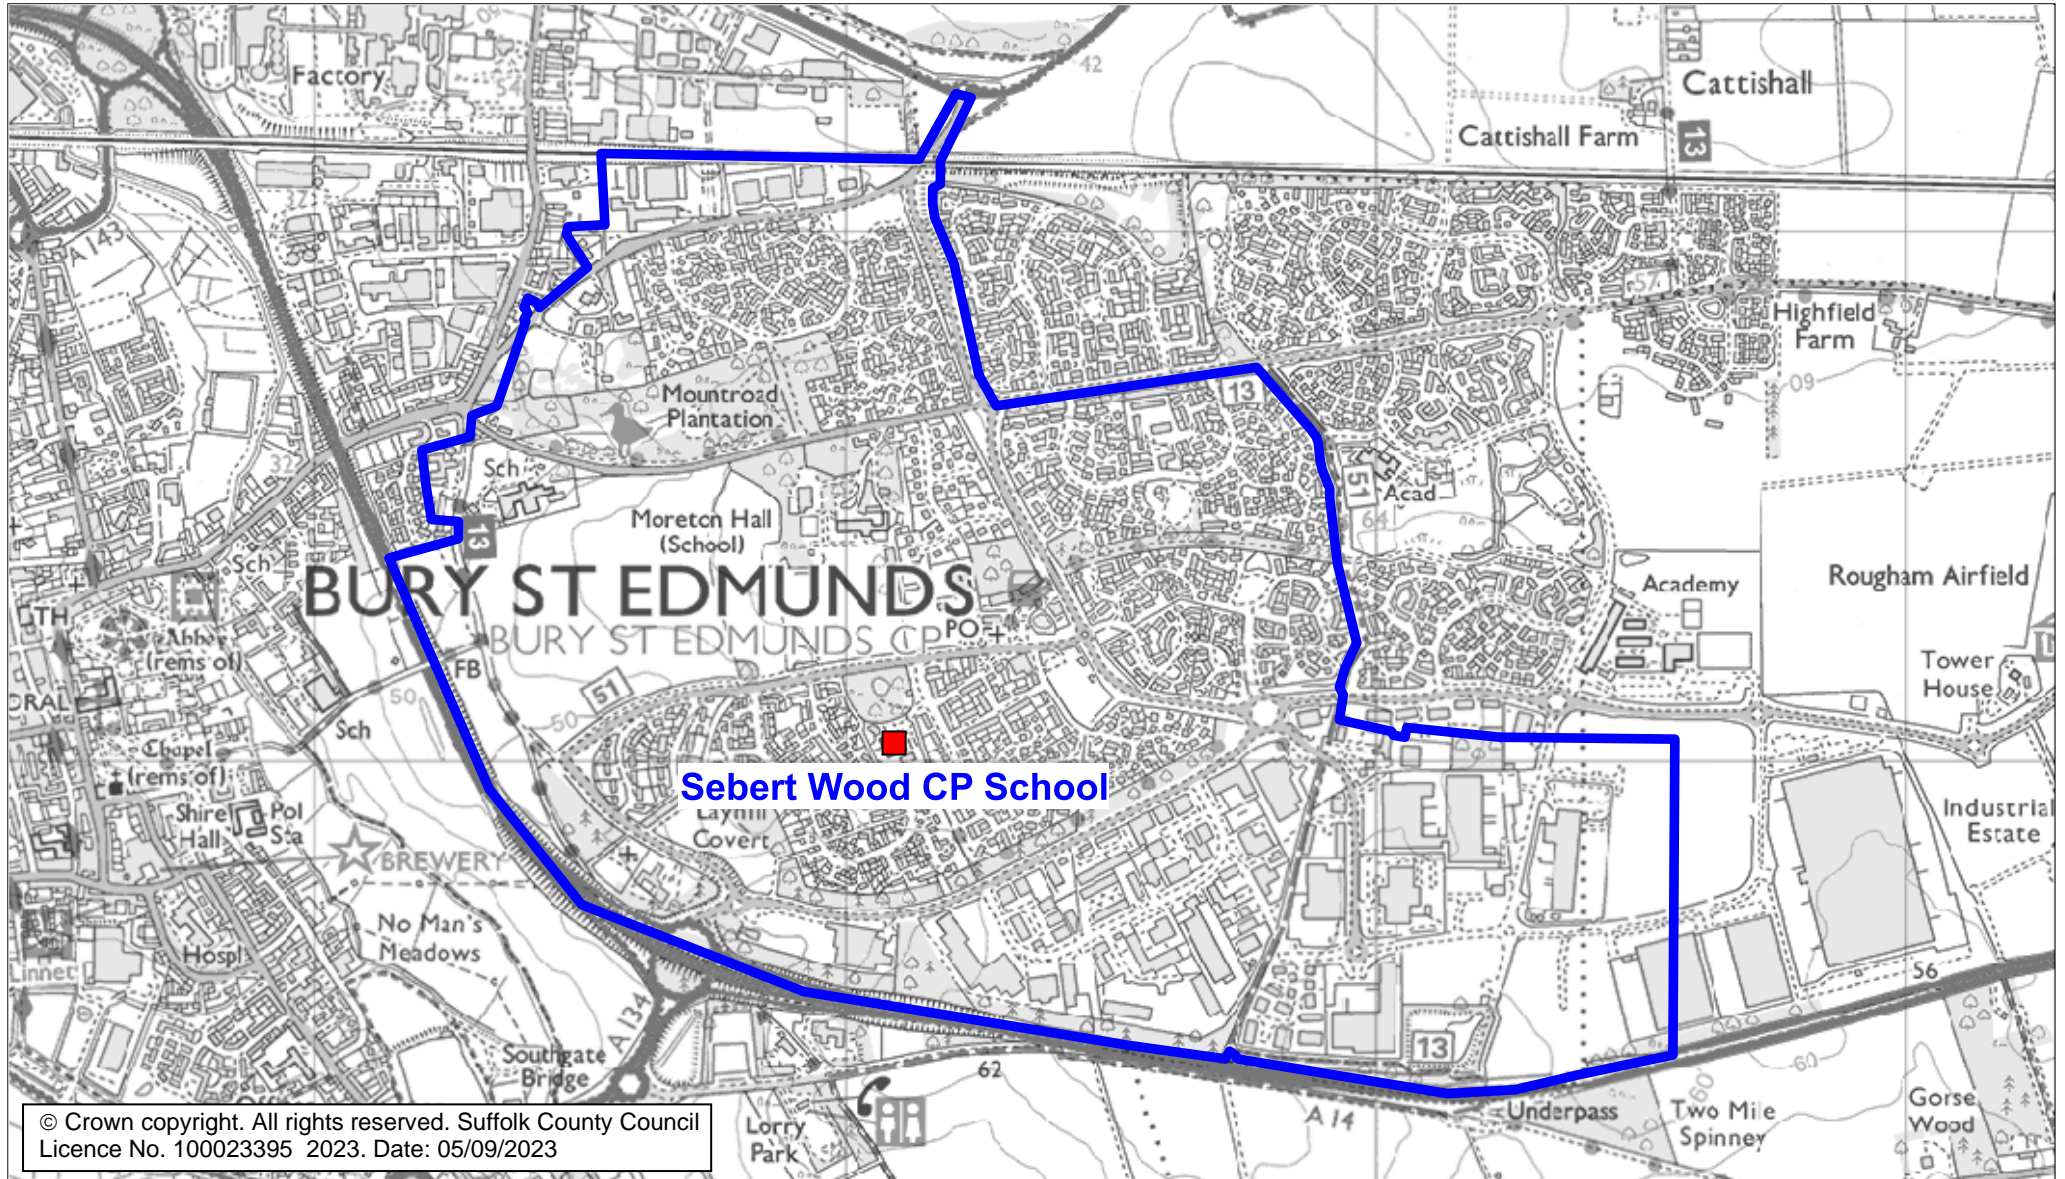

Sebert Wood CP School Catchment Area

We will only provide SCC funded school travel to your child's catchment area school when it is the nearest suitable school to their home that would have had a place available for them and they meet the distance criteria. Further information can be found at www.suffolk.gov.uk/admissions.

Please note: The boundary shown on this map is intended to give an approximate indication of the catchment area and is correct at the time of printing. It should not be taken to have definitive administrative or legal significance. Note that parts of some catchment areas may be shared with another school. For up-to-date information on a particular address, please contact the Admissions Team on 0345 600 0981.