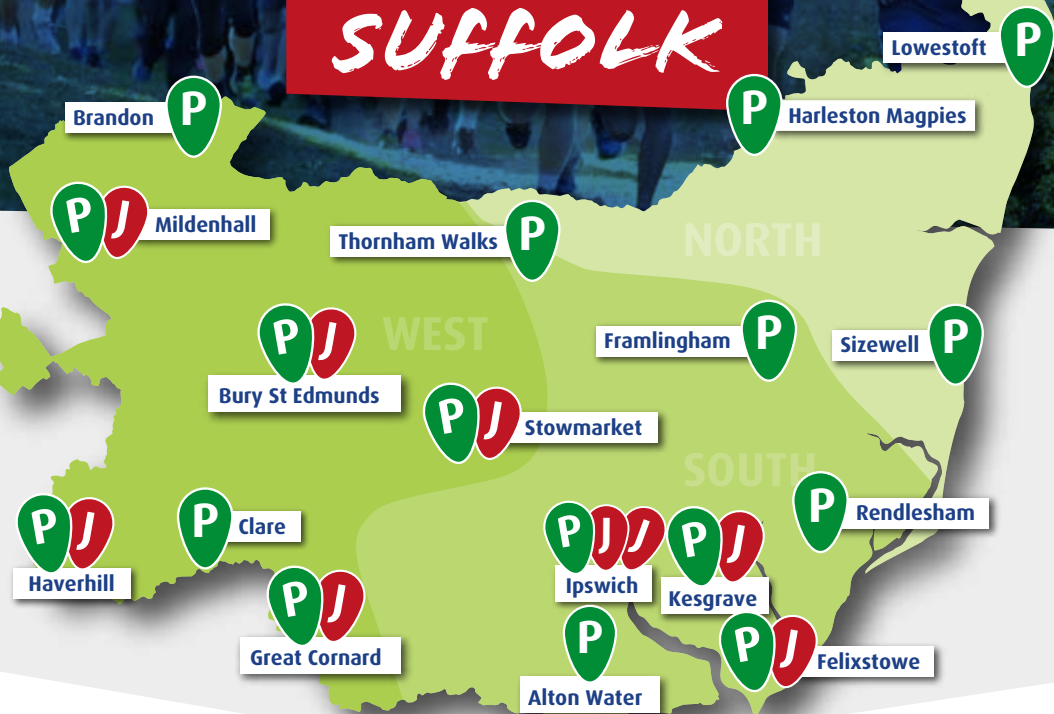

# parkrun

## SUFFOLK

**P** parkrun

**J** junior parkrun

Walk, jog, run or volunteer... *IT'S YOUR CHOICE*

Join over **2,000** Suffolk residents every week

For full details on all the events visit:  
[www.parkrun.org.uk](http://www.parkrun.org.uk)